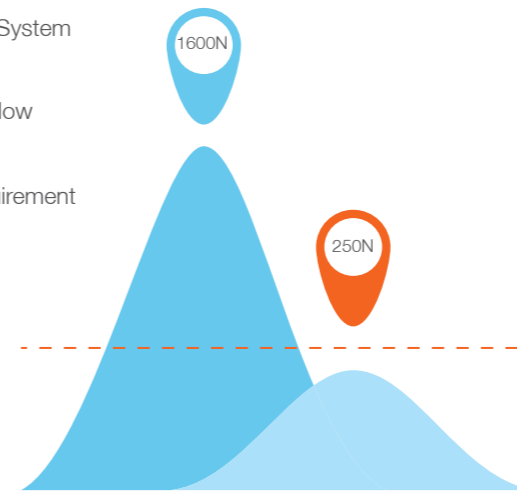

Stronghold™ System

Altair® Louvres with the Stronghold™ System mechanically locks louvre blades into their clips to increase the amount of force the window can resist. With blades now only able to be removed using a tool, the window is more secure and your building is safer.

The Stronghold™ System allows our windows to easily meet the fall prevention requirements of the Australian Building Code with only a slight reduction in ventilation.

Load applied to louvre blade in open position

- Altair® Stronghold™ System
- Normal Louvre Window
- Fall Prevention Requirement

1N = 0.101971621 kgs