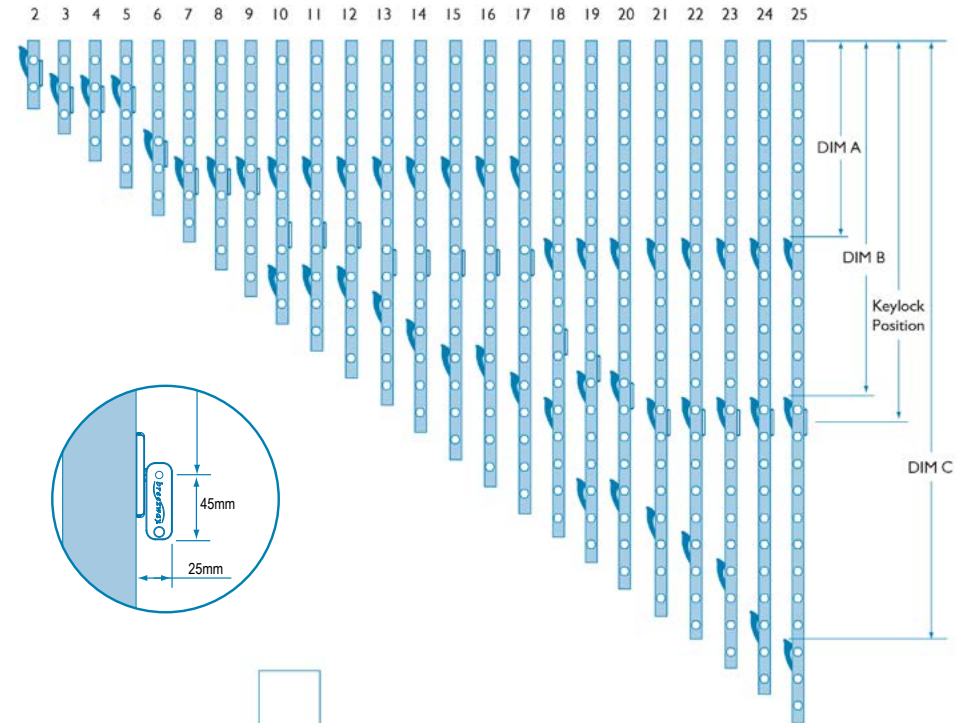

No. of Blades	Banks of Blades Controlled from Head Downwards	Channel Length	Dim A	Dim B	Dim C	Keylock Position
2	2	270	35			114
3	3	388	153			232
4	4	506	153			232
5	5	624	153			232
6	6	742	389			468
7	7	860	507			586
8	8	978	507			586
9	9	1096	507			586
10	7 3	1214	507	979		822
11	7 4	1332	507	979		822
12	7 5	1450	507	979		822
13	8 5	1568	507	1097		940
14	9 5	1686	507	1215		940
15	7 8	1804	507	1333		940
16	7 9	1922	507	1333		940
17	8 9	2040	507	1451		940
18	9 9	2158	861	1569		1294
19	9 6 4	2276	861	1451	1923	1412
20	9 6 5	2394	861	1451	1923	1530
21	9 7 5	2512	861	1569	2041	1648
22	9 8 5	2630	861	1569	2159	1648
23	9 9 5	2748	861	1569	2277	1648
24	9 9 6	2866	861	1569	2513	1648
25	9 9 7	2984	861	1569	2631	1648

**Formulas for Other Handle Positions**

1. Low Profile Handle Position = Standard Handle Position – 5mm.
2. Ring Handle Position = Standard Handle Position +23mm.

Standard Handle

Low Profile Handle

Ring Pull Handle (P13)

**NOTES:**

- Additional handles can be specified or relocated to another position. Each handle can operate a maximum of nine clips including at least one clip directly below the handle.
- Relocated keylocks are not available.