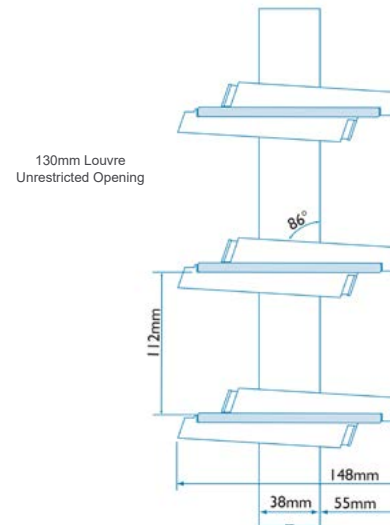

No. of Blades	Banks of Blades Controlled from Head Downwards	Channel Length	Dim A	Dim B	Dim C	Keylock Position
2	2	270	35			114
3	3	388	153			232
4	4	506	153			232
5	5	624	153			232
6	6	742	389			468
7	7	860	507			586
8	8	978	507			586
9	9	1096	507			586
10	7 3	1214	507	979		822
11	7 4	1332	507	979		822
12	7 5	1450	507	979		822
13	8 5	1568	507	1097		940
14	9 5	1686	507	1215		940
15	7 8	1804	507	1333		940
16	7 9	1922	507	1333		940
17	8 9	2040	507	1451		940
18	9 9	2158	861	1569		1294
19	9 6 4	2276	861	1451	1923	1412
20	9 6 5	2394	861	1451	1923	1530
21	9 7 5	2512	861	1569	2041	1648
22	9 8 5	2630	861	1569	2159	1648
23	9 9 5	2748	861	1569	2277	1648
24	9 9 6	2866	861	1569	2513	1648
25	9 9 7	2984	861	1569	2631	1648

**Formulas for Other Handle Positions**

1. Low Profile Handle Position = Standard Handle Position – 5mm.
2. Ring Handle Position = Standard Handle Position +23mm.

Standard Handle

Low Profile Handle

Ring Pull Handle (P13)

**NOTES:**

- Additional handles can be specified or relocated to another position. Each handle can operate a maximum of nine clips including at least one clip directly below the handle.
- Relocated keylocks are not available.

**PRICE LIST**

**130mm Altair® Keylock Louvre Gallery Sets**

**“Standard” Inclusions**

- Standard Louvre gallery heights.
- Extruded channel with or without screw holes.
- Single operating mechanism with single left hand control handle (viewed from inside).
- Keylock (on right hand side – viewed from the inside).
- Black handles and clips for all finishes, except White or Gull Grey on select colours – See “130mm Altair Louvre Finishes”.
- Clips to suit 6mm thick blades.