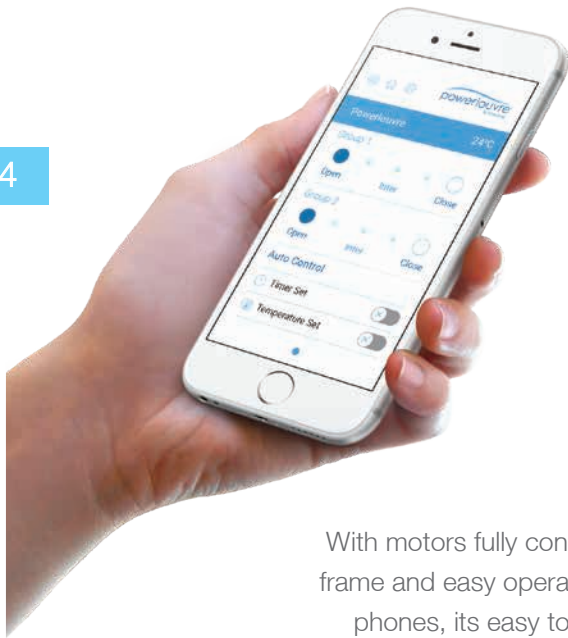

Powerlouvre™ System

Personal jet packs, holidays on the moon, windows that automatically open to cool your home, then close up in conjunction with other household equipment when you leave the house. The first two are still a way in the future, but the Altair® Powerlouvre™ System is available now.

24

An in-built temperature sensor allows rooms to be naturally cooled or windows closed automatically to retain warmth when required.

Pre-set timers allow windows to be automatically set to operate in anticipation of the building occupant's daily routine.

With motors fully concealed within the window frame and easy operation via compatible smart phones, its easy to see why this system has won two Design Awards.

breezway