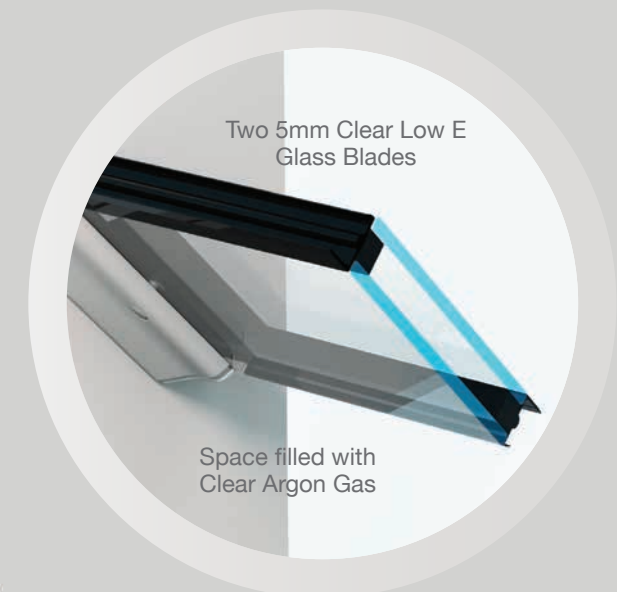

IGLU[®] System

The Altair[®] IGLU[®] Double Glazed System opens wide to maximise ventilation. And offers excellent thermal insulation and energy efficiency when closed.

Breezway Altair[®] IGLU[®] Blades do not have thermally compromising aluminium framing. Instead, the blades are capped top and bottom by rubber blade-to-blade seals, embedded into the IGU sealant. There is a clean ceramic print running around the perimeter of each blade to conceal the IGU spacer, while still drawing the eye through to the view outside.

Improved acoustic performance to Rw30 to reduce outdoor noise.

SEALING

Blade-to-blade seals embedded in the blades.

The Breezway Team is ready and willing to help:

Over 3 Generations of Experience

Surely no-one can match our experience... we've been designing and making louvre windows for over 85 years!