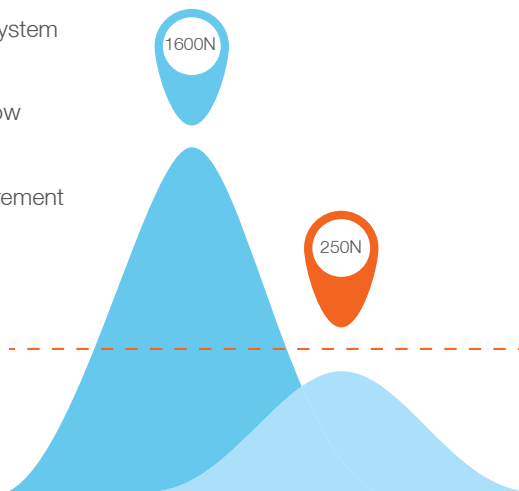

Stronghold® System

Altair® Louvres with the Stronghold® System mechanically locks louvre blades into their clips to increase the amount of force the window can resist. With blades now only able to be removed using a tool, the window is more secure and your building is safer.

The Stronghold® System allows our windows to easily meet the fall prevention requirements of the Australian Building Code with only a slight reduction in ventilation.

Load applied to louvre blade in open position

- Altair® Stronghold® System
- Normal Louvre Window
- Fall Prevention Requirement

1N = 0.101971621 kgs