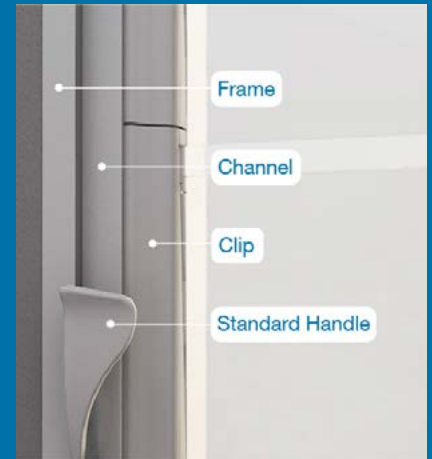

Breezway Australia Colour Guide

Breezway offers an extensive range of colours and finishes, many with optional colour matched clips and handles. Selecting the right anodising, powder or plastic for the atmospheric conditions of your building, along with correct maintenance, will be critical to the ongoing appearance of the finish.

Life's better with
Natural Ventilation

Colours are indicative only and may vary due to screen calibration and material differences. The IGLU® System features black clips for a seamless look when installed with double glazed blades.

Breezway is certified by Dulux and AkzoNobel for powder coating high-performance finishes. Warranty approval must be obtained from these paint manufacturers before ordering. Without a warranty certificate, Breezway provides a 10 year warranty. To discuss your louvre designs in more detail or to see samples please contact our Design Assist Team on **07 3847 0500** or email designassist@breezway.com.au

Scan the QR code to visit our Customising Options page

breezway.com.au/customise

NOTES:

✓ = COLOUR MATCHING AVAILABLE
✗ = COLOUR MATCHING UNAVAILABLE

Double Glazed IGLU® System Clips are available in black only. Low Profile Handles are available in any powder coat colour.

POWDER COLOURS¹	POWDER CODES	PLASTIC COLOURS⁴	STANDARD CLIP	STRONGHOLD® CLIP	IGLU® CLIP	STANDARD HANDLE	LOW PROFILE HANDLE	RING HANDLE	SLIDE HANDLE
Arctic White Matt²	20S1358M	Arctic White	✓	✓	✗	✓	✓	✓	✗
Classic Pearl White Gloss	GA073A	White	✓	✓	✗	✓	✓	✓	✓
Pearl White Gloss	GA078A or 2721114G								
White Matt Textura	GA330A								
White Satin	2721139S or GA124A								
Anodic Off White Matt	GD227A	Titania	✓	✓	✗	✓	✓	✓	✓
Surfmist Matt	2603167M, GA236A & 2722266M								
Surfmist Matt Textura	GA336A								
Surfmist Satin	GB136A or 2601137S								
White Birch Gloss	2722057G or GA057A	White Birch	✓	✓	✗	✓	✓	✓	✓
Off White Matt²	20S3240M	Off White	✓	✓	✗	✓	✓	✗	✗
Magnolia Gloss	GD025A	Magnolia	✓	✓	✗	✓	✓	✓	✓
Rivergum Gloss	GD042A	Rivergum Beige	✓	✓	✗	✓	✓	✓	✓
Primrose Gloss	GD037A or 27284365	Primrose	✓	✓	✗	✓	✓	✓	✓
Primrose Matt Textura	GD331A								
Canvas Cloth Matt²	20S7830M	Canvas Cloth	✓	✓	✗	✓	✓	✗	✗
Paperbark Satin	2723088S or GU114A	Stone Beige	✓	✓	✗	✓	✓	✓	✓
Desert Sand Matt²	20S3239M	Desert Sand	✓	✓	✗	✓	✓	✓	✓
Pottery Satin	GM175A	Pottery	✓	✓	✗	✓	✓	✓	✓
Anodised (clear) 25 Micron	-	Gull Grey	✓	✓	✗	✓	✓	✓	✓
Shale Grey Matt	GL284A	Natural Grey	✓	✓	✗	✓	✓	✓	✓
Shale Grey Satin	GP184A or 27283246								
Metro Silver Pearl Kinetic Satin²	21P7831S	Metro Silver Pearl	✓	✓	✗	✓	✓	✓	✗

1. Standard Powder Coat Colours. Surcharges may apply for powder coat or anodised finishes outside of this colour range.

2. Non-Stocked Powder Coat Colours.

3. Secondary Australian Powder Coat Colours.

4. Plastic Colour Offer. Surcharges may apply for some colour match options.