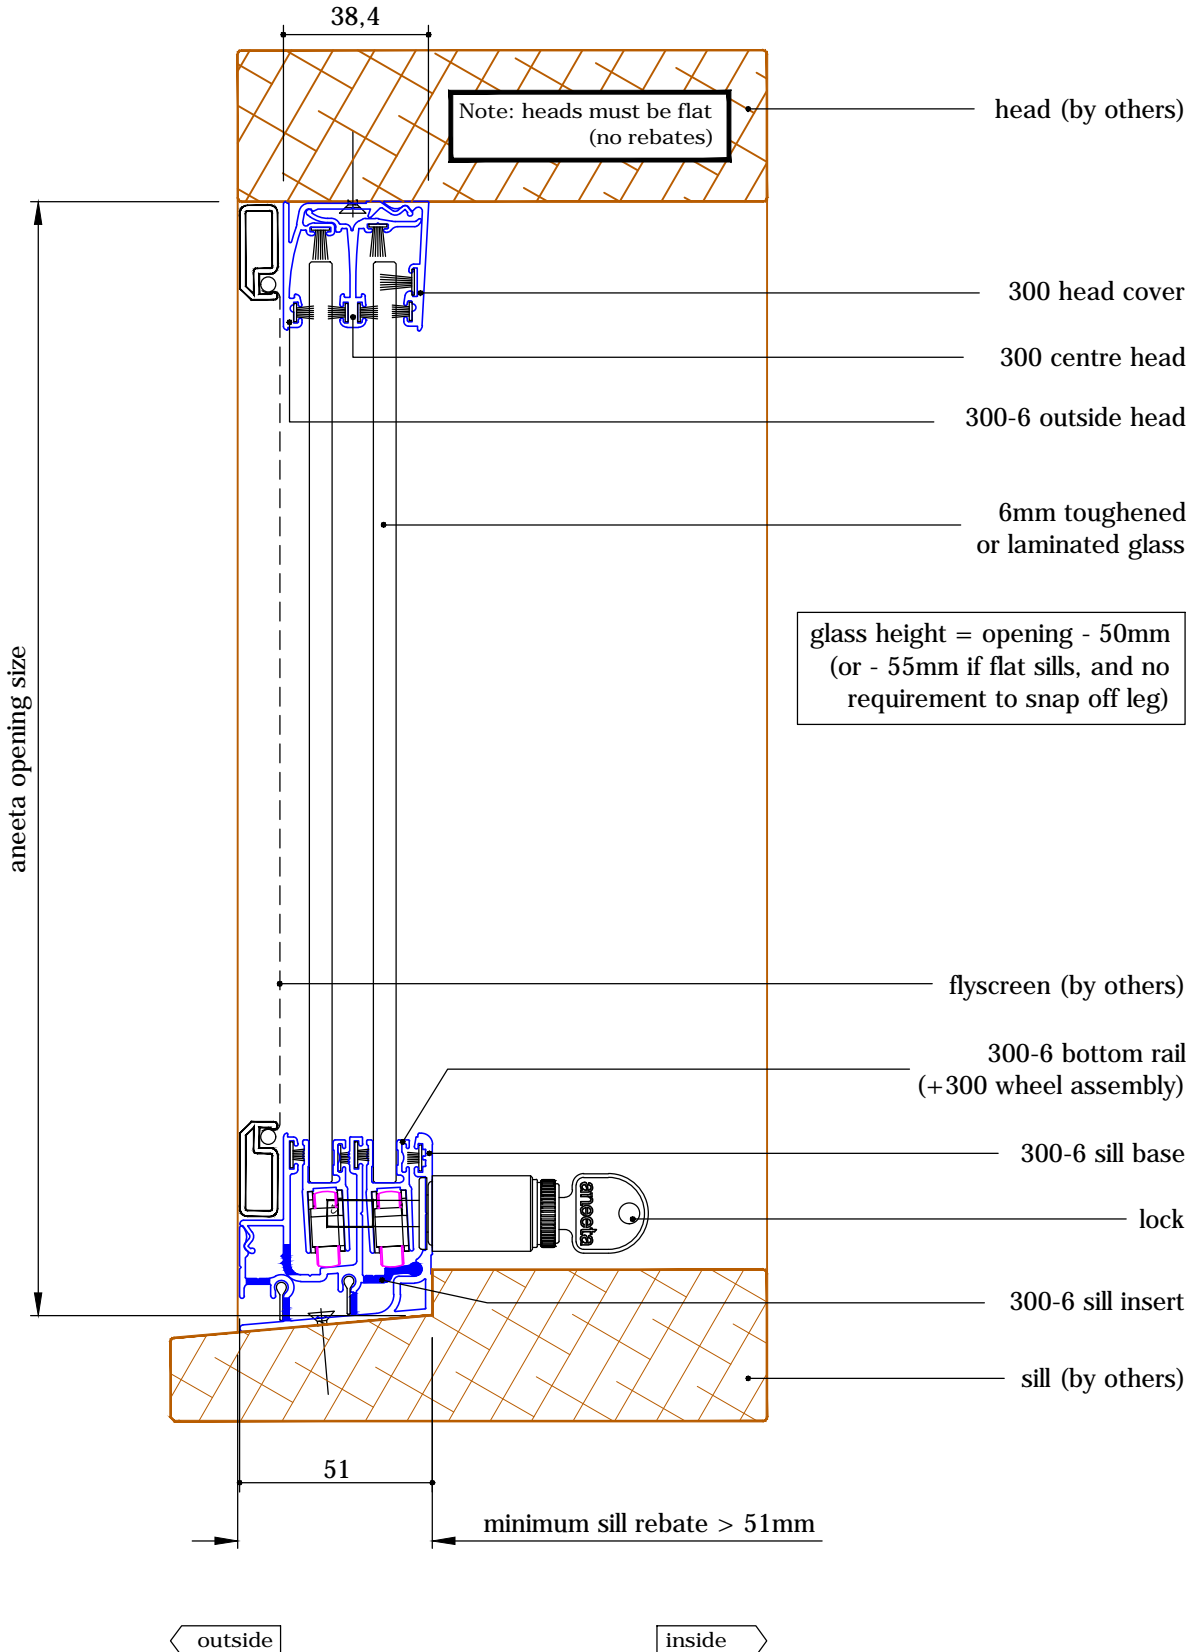

# 2 pane 6mm horizontal slider 300 series in timber frames

vertical section A-A

**2 pane 6mm horizontal slider 300 series**  
**in timber frames**  
 horizontal section B-B