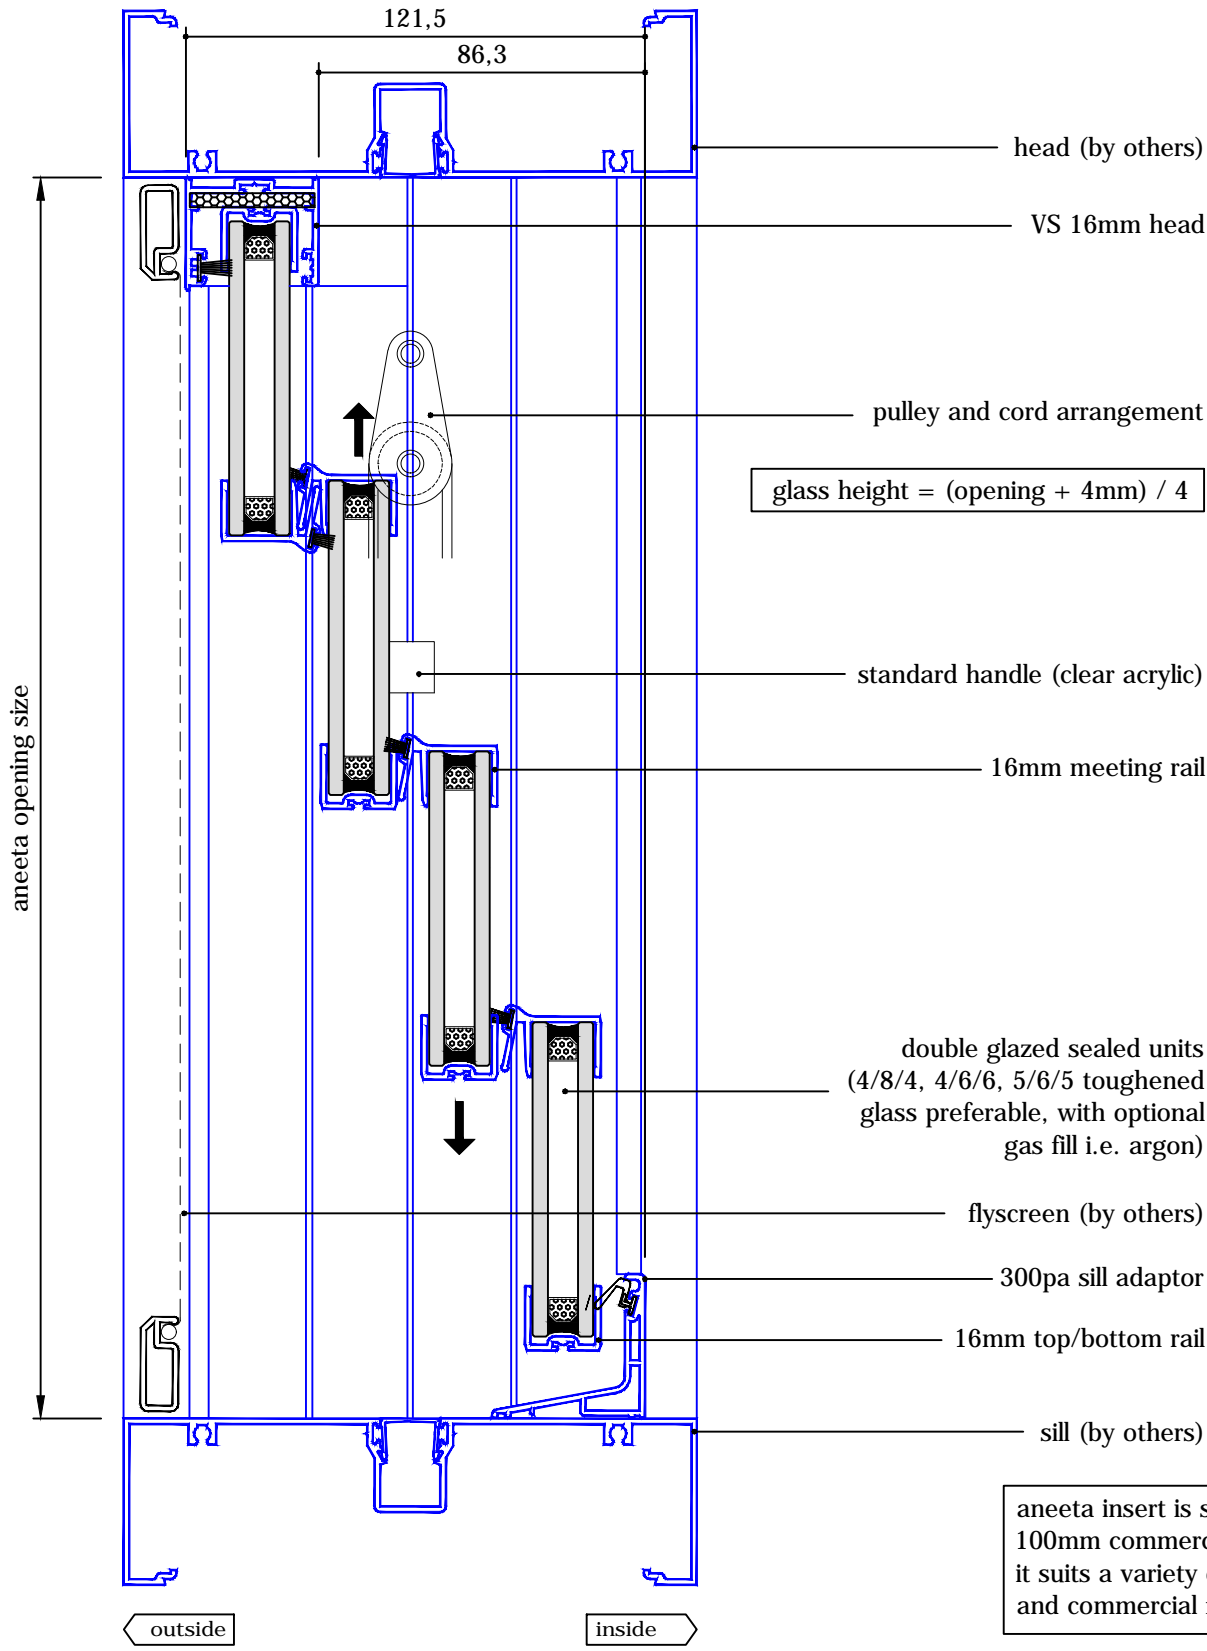

## 4 pane 16mm double hung in aluminium frames (double glazed- Interlocking model)

with aluminium covers  
 vertical section A-A

aneeta insert is shown here in 100mm commercial framing but it suits a variety of residential and commercial frame types

drawing: VS 4P16 SSF A h  
 revision: 2  
 date: Jun 2013

# DOUBLE GLAZED PRODUCT

## 4 pane 16mm double hung in aluminium frames (double glazed- Interlocking model)

with aluminium covers  
 horizontal section B-B

glass width = opening - 40mm