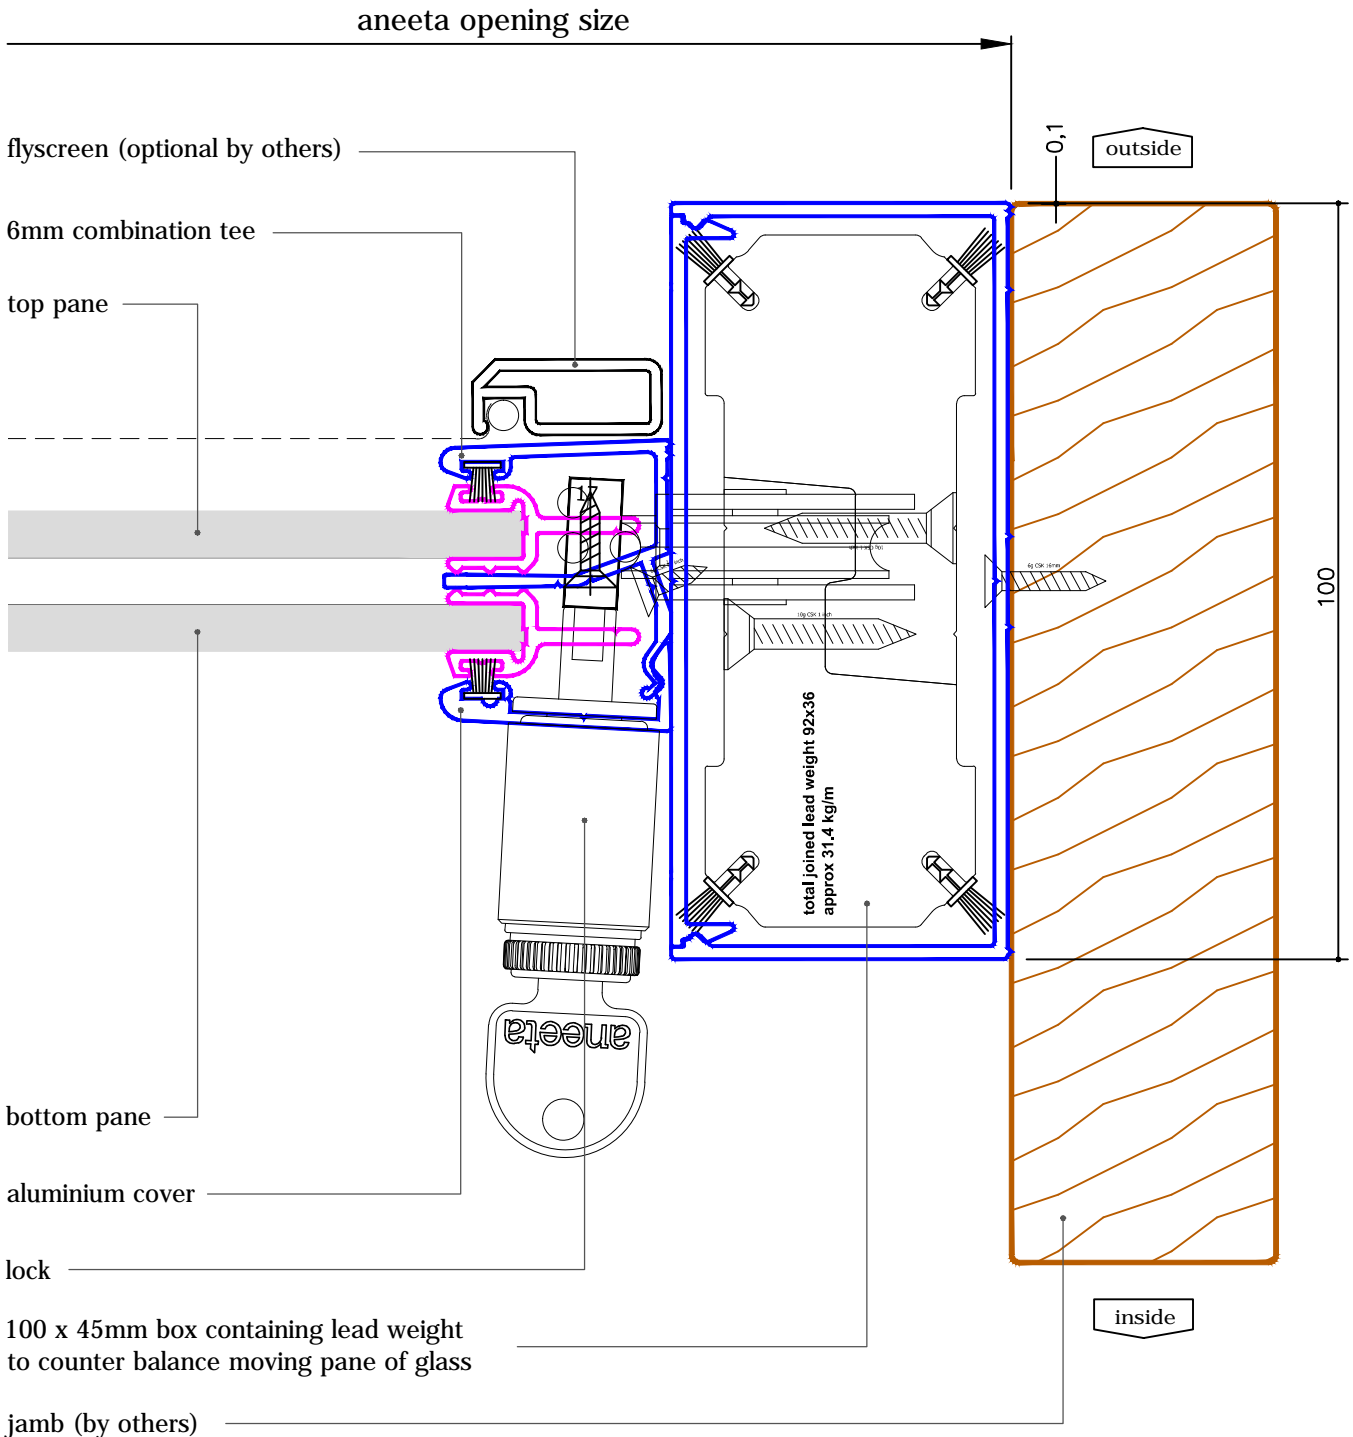

with aluminium covers
horizontal section B-B

glass width = opening - 100mm

2 pane servery 6mm sashless double hung in timber frames (bottom pane fixed - medium box) with aluminium covers vertical section A-A

2 pane servery 6mm sashless double hung in aluminium frames (bottom pane fixed - medium box) with aluminium covers horizontal section B-B

glass width = opening - 110mm

2 pane servery 6mm sashless double hung in timber frames (bottom pane fixed - large box)

with aluminium covers
vertical section A-A

2 pane servery 6mm sashless double hung in aluminium frames (bottom pane fixed - large box) with aluminium covers horizontal section B-B

glass width = opening - 129mm

glass width = opening - 192mm