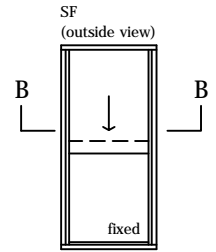

with aluminium covers
horizontal section B-B

glass width = opening - 100mm

2 pane servery 6mm sashless double hung in timber frames (bottom pane fixed - medium box) with aluminium covers vertical section A-A

2 pane servery 6mm sashless double hung in aluminium frames (bottom pane fixed - medium box) with aluminium covers horizontal section B-B

glass width = opening - 110mm

2 pane servery 6mm sashless double hung in timber frames (bottom pane fixed - large box)

with aluminium covers
vertical section A-A

2 pane servery 6mm sashless double hung in aluminium frames (bottom pane fixed - large box) with aluminium covers horizontal section B-B

glass width = opening - 129mm

glass width = opening - 192mm