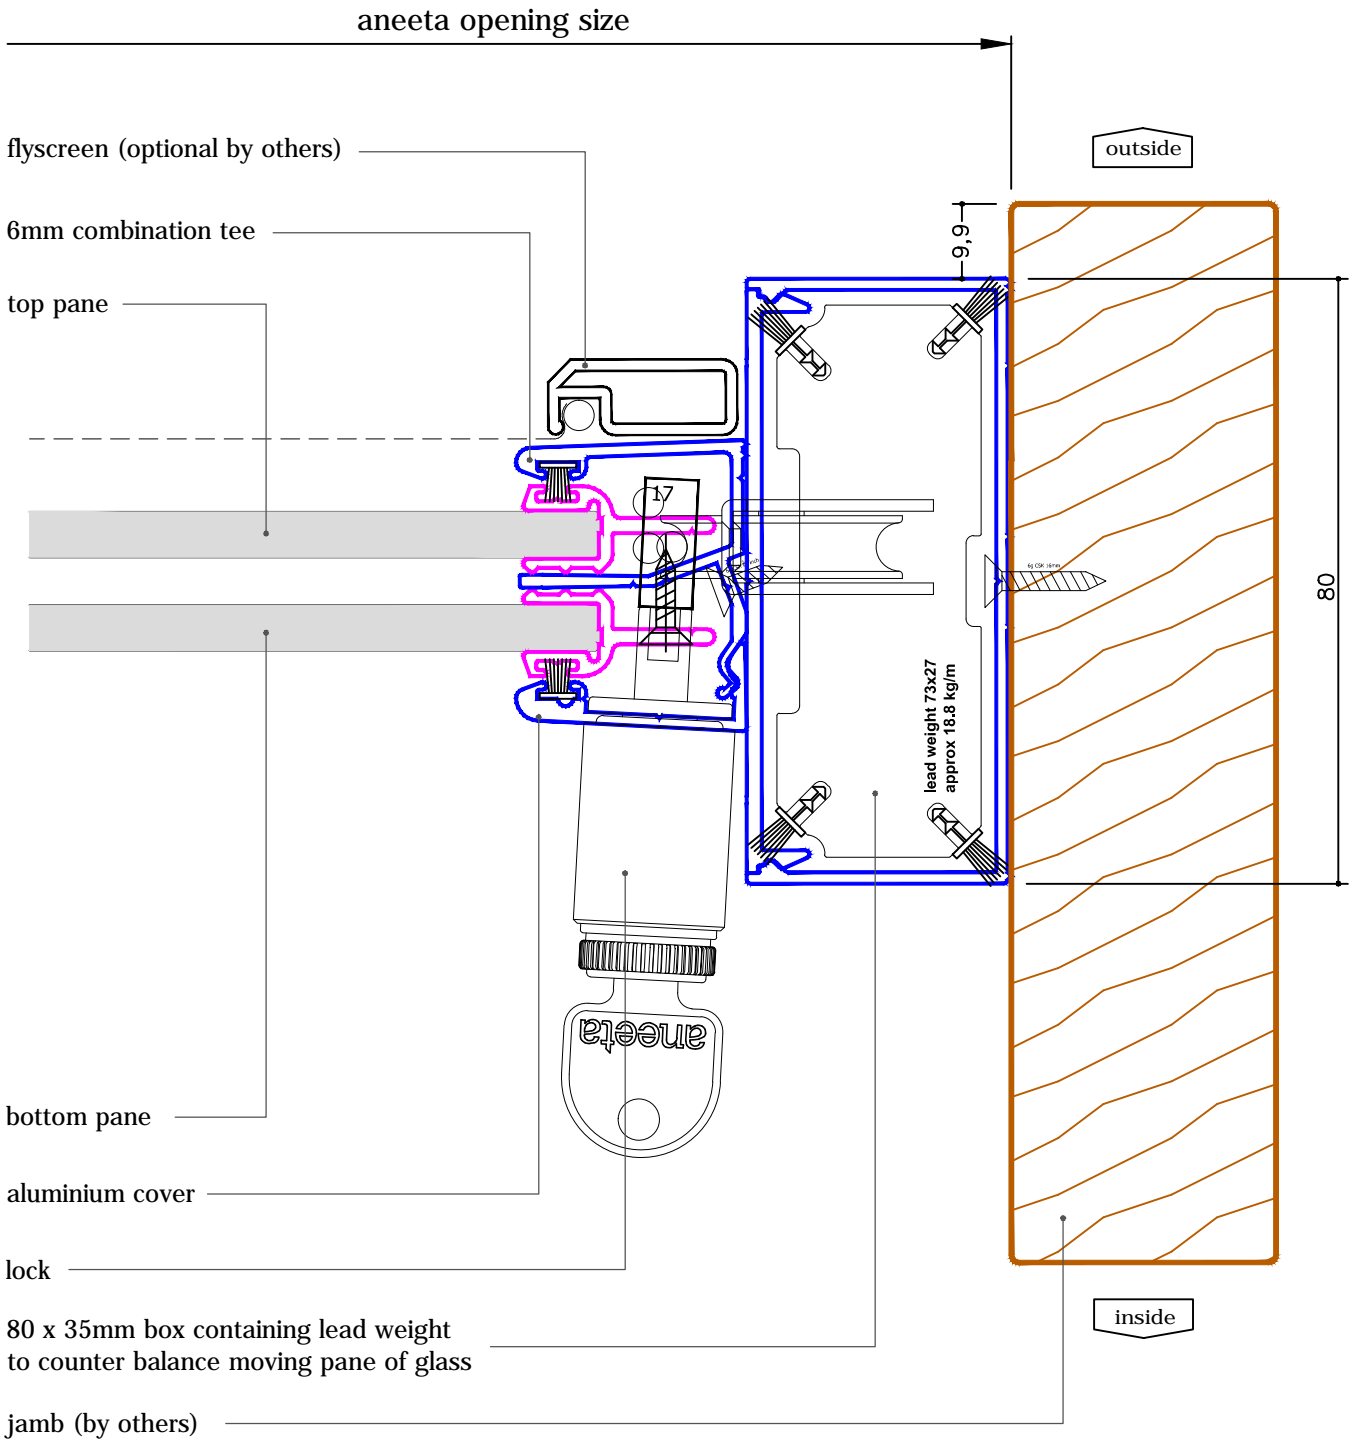

with aluminium covers
horizontal section B-B

glass width = opening - 100mm

2 pane servery 6mm sashless double hung in timber frames (bottom pane fixed - medium box) with aluminium covers vertical section A-A

2 pane servery 6mm sashless double hung in aluminium frames (bottom pane fixed - medium box) with aluminium covers horizontal section B-B

glass width = opening - 110mm

2 pane servery 6mm sashless double hung in timber frames (bottom pane fixed - large box)

with aluminium covers
vertical section A-A

2 pane servery 6mm sashless double hung in aluminium frames (bottom pane fixed - large box) with aluminium covers horizontal section B-B

glass width = opening - 129mm

glass width = opening - 192mm