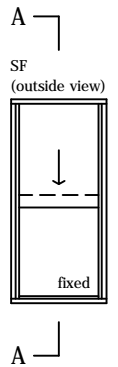

2 pane servery 6mm sashless double hung in timber frames (bottom pane fixed - small box)

with aluminium covers
vertical section A-A

2 pane servery 6mm sashless double hung in timber frames (bottom pane fixed - small box)

with aluminium covers
horizontal section B-B

glass width = opening - 100mm

2 pane servery 6mm sashless double hung in timber frames (bottom pane fixed - medium box) with aluminium covers vertical section A-A

2 pane servery 6mm sashless double hung in aluminium frames (bottom pane fixed - medium box) with aluminium covers horizontal section B-B

glass width = opening - 110mm

2 pane servery 6mm sashless double hung in timber frames (bottom pane fixed - large box)

glass width = opening - 192mm