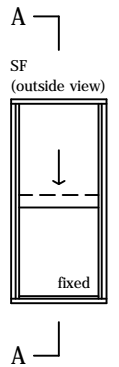

2 pane servery 6mm sashless double hung in timber frames (bottom pane fixed - small box)

with aluminium covers
vertical section A-A

2 pane servery 6mm sashless double hung in timber frames (bottom pane fixed - small box)

with aluminium covers
horizontal section B-B

glass width = opening - 100mm

2 pane servery 6mm sashless double hung in timber frames (bottom pane fixed - medium box) with aluminium covers vertical section A-A

2 pane servery 6mm sashless double hung in aluminium frames (bottom pane fixed - medium box) with aluminium covers horizontal section B-B

glass width = opening - 110mm

2 pane servery 6mm sashless double hung in timber frames (bottom pane fixed - large box)

glass width = opening - 192mm