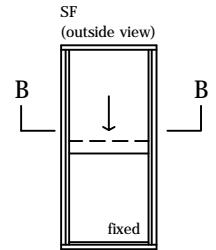

2 pane servery 6mm sashless double hung in timber frames (bottom pane fixed - small box)

with aluminium covers
vertical section A-A

2 pane servery 6mm sashless double hung in timber frames (bottom pane fixed - small box)

with aluminium covers
horizontal section B-B

glass width = opening - 100mm

2 pane servery 6mm sashless double hung in timber frames (bottom pane fixed - medium box) with aluminium covers vertical section A-A

2 pane servery 6mm sashless double hung in aluminium frames (bottom pane fixed - medium box) with aluminium covers horizontal section B-B

glass width = opening - 110mm

2 pane servery 6mm sashless double hung in timber frames (bottom pane fixed - large box)

glass width = opening - 192mm