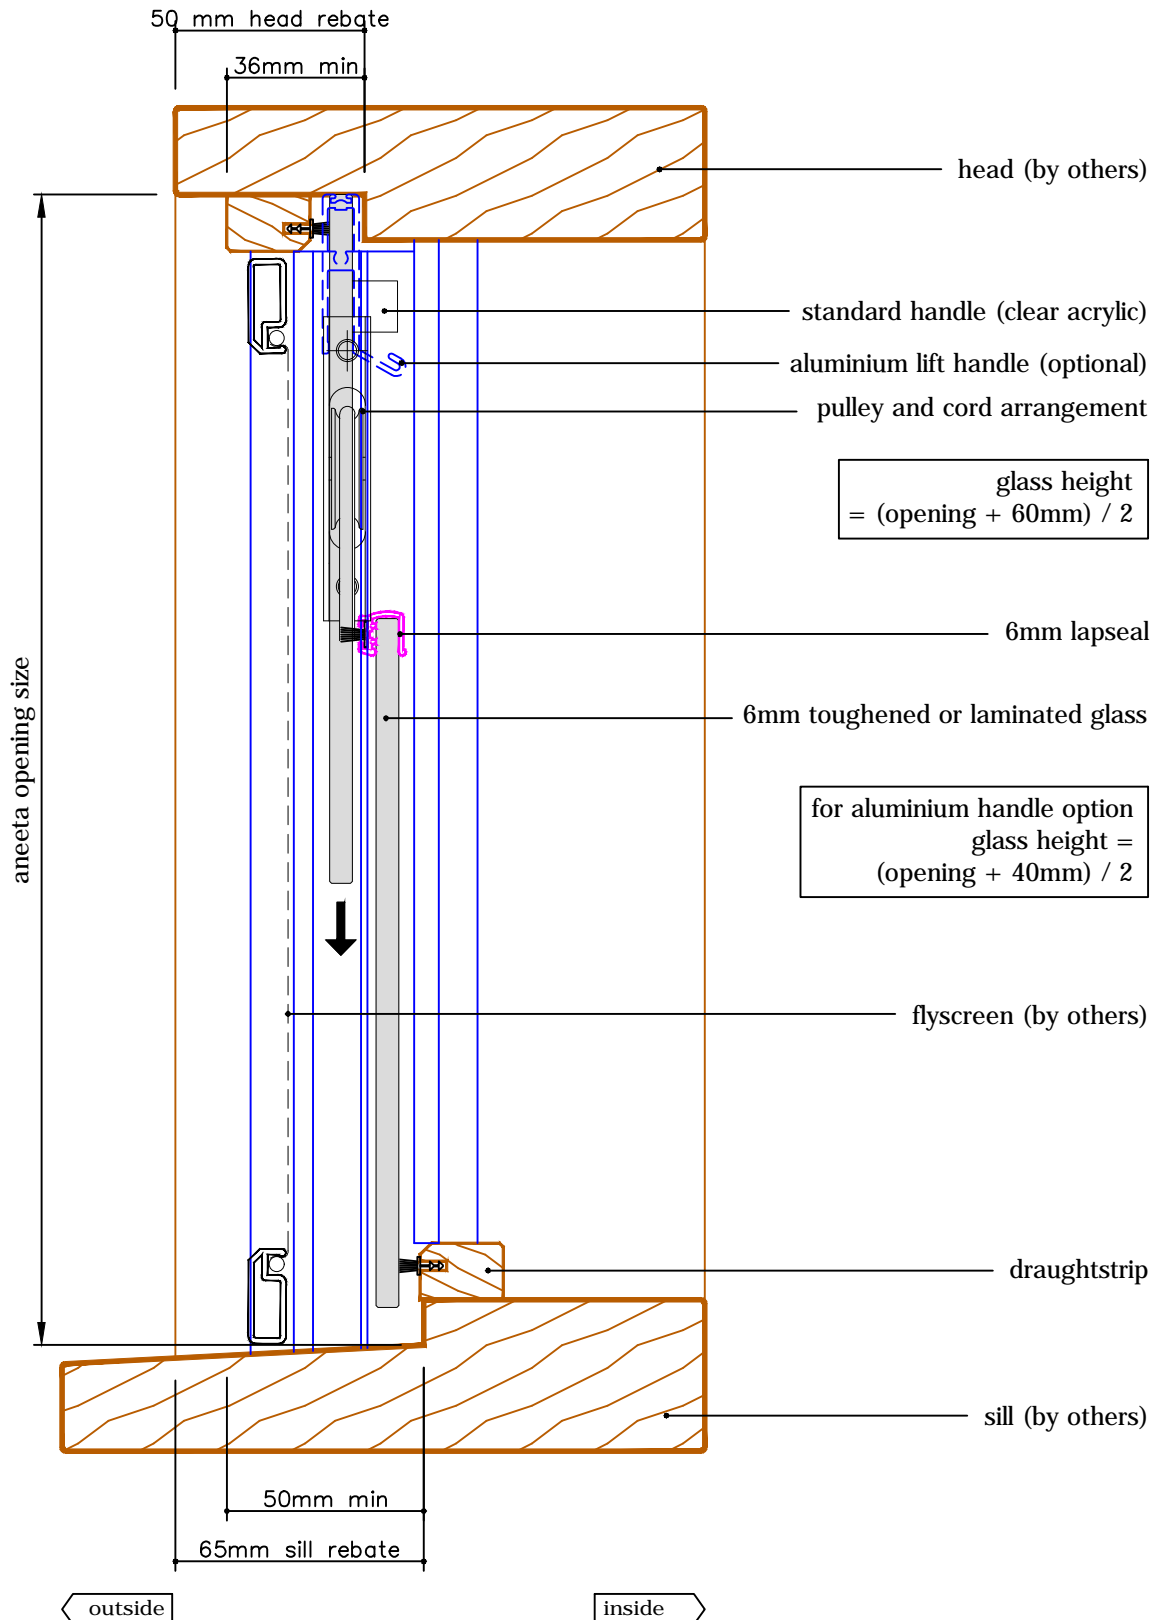

2 pane servery 6mm sashless double hung in timber frames (bottom pane fixed - small box)

with aluminium covers
vertical section A-A

2 pane servery 6mm sashless double hung in timber frames (bottom pane fixed - small box)

with aluminium covers
horizontal section B-B

glass width = opening - 100mm

2 pane servery 6mm sashless double hung in timber frames (bottom pane fixed - medium box) with aluminium covers vertical section A-A

2 pane servery 6mm sashless double hung in aluminium frames (bottom pane fixed - medium box) with aluminium covers horizontal section B-B

glass width = opening - 110mm

2 pane servery 6mm sashless double hung in timber frames (bottom pane fixed - large box)

glass width = opening - 192mm