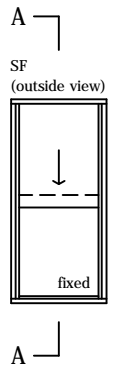

with aluminium covers
horizontal section B-B

glass width = opening - 100mm

2 pane servery 6mm sashless double hung in timber frames (bottom pane fixed - medium box) with aluminium covers vertical section A-A

2 pane servery 6mm sashless double hung in aluminium frames (bottom pane fixed - medium box) with aluminium covers horizontal section B-B

glass width = opening - 110mm

2 pane servery 6mm sashless double hung in timber frames (bottom pane fixed - large box)

with aluminium covers
vertical section A-A

2 pane servery 6mm sashless double hung in aluminium frames (bottom pane fixed - large box) with aluminium covers horizontal section B-B

glass width = opening - 129mm

glass width = opening - 192mm