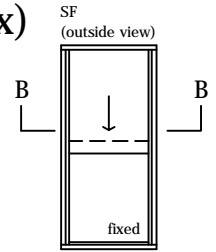

with aluminium covers
horizontal section B-B

glass width = opening - 100mm

2 pane servery 6mm sashless double hung in timber frames (bottom pane fixed - medium box) with aluminium covers vertical section A-A

2 pane servery 6mm sashless double hung in aluminium frames (bottom pane fixed - medium box) with aluminium covers horizontal section B-B

glass width = opening - 110mm

2 pane servery 6mm sashless double hung in timber frames (bottom pane fixed - large box)

with aluminium covers
vertical section A-A

2 pane servery 6mm sashless double hung in aluminium frames (bottom pane fixed - large box) with aluminium covers horizontal section B-B

glass width = opening - 129mm

glass width = opening - 192mm