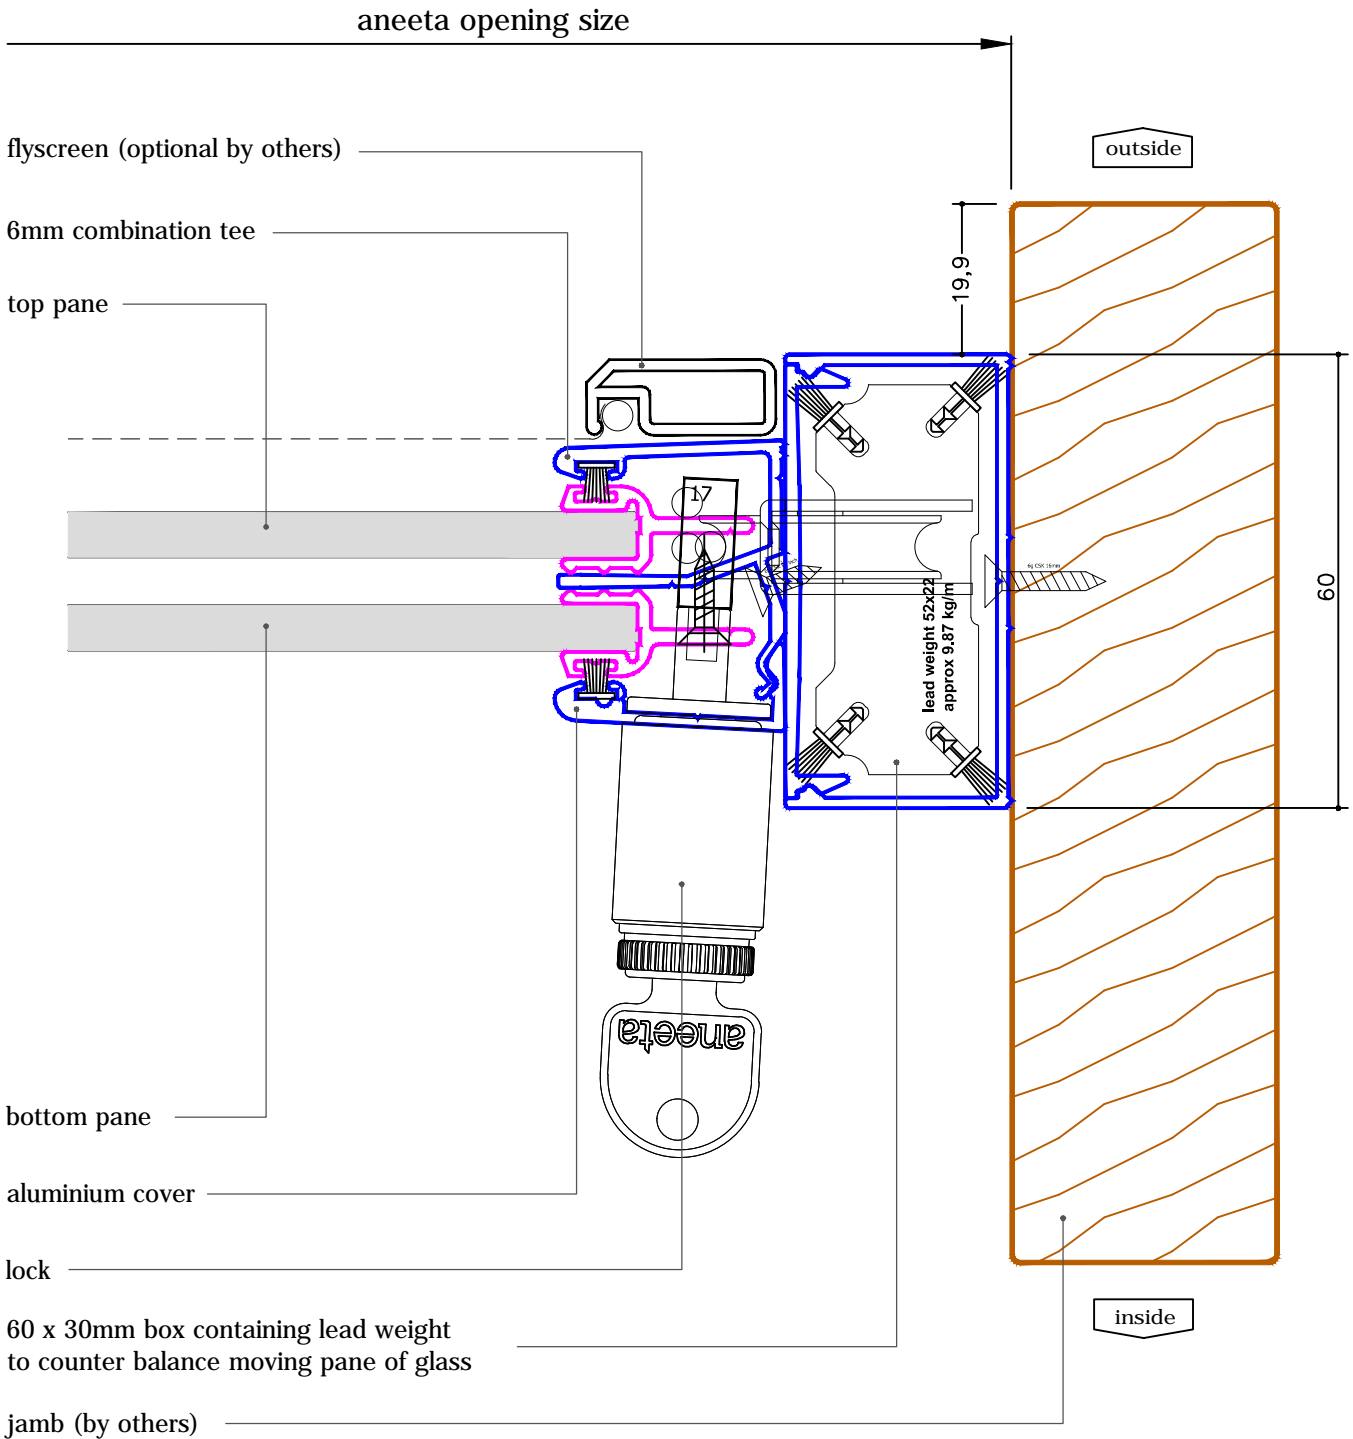

2 pane servery 6mm sashless double hung in timber frames (bottom pane fixed - small box)

with aluminium covers
vertical section A-A

2 pane servery 6mm sashless double hung in timber frames (bottom pane fixed - small box)

with aluminium covers
horizontal section B-B

glass width = opening - 100mm

2 pane servery 6mm sashless double hung in timber frames (bottom pane fixed - medium box) with aluminium covers vertical section A-A

with aluminium covers
vertical section A-A

2 pane servery 6mm sashless double hung in aluminium frames (bottom pane fixed - large box) with aluminium covers horizontal section B-B

glass width = opening - 129mm

glass width = opening - 192mm