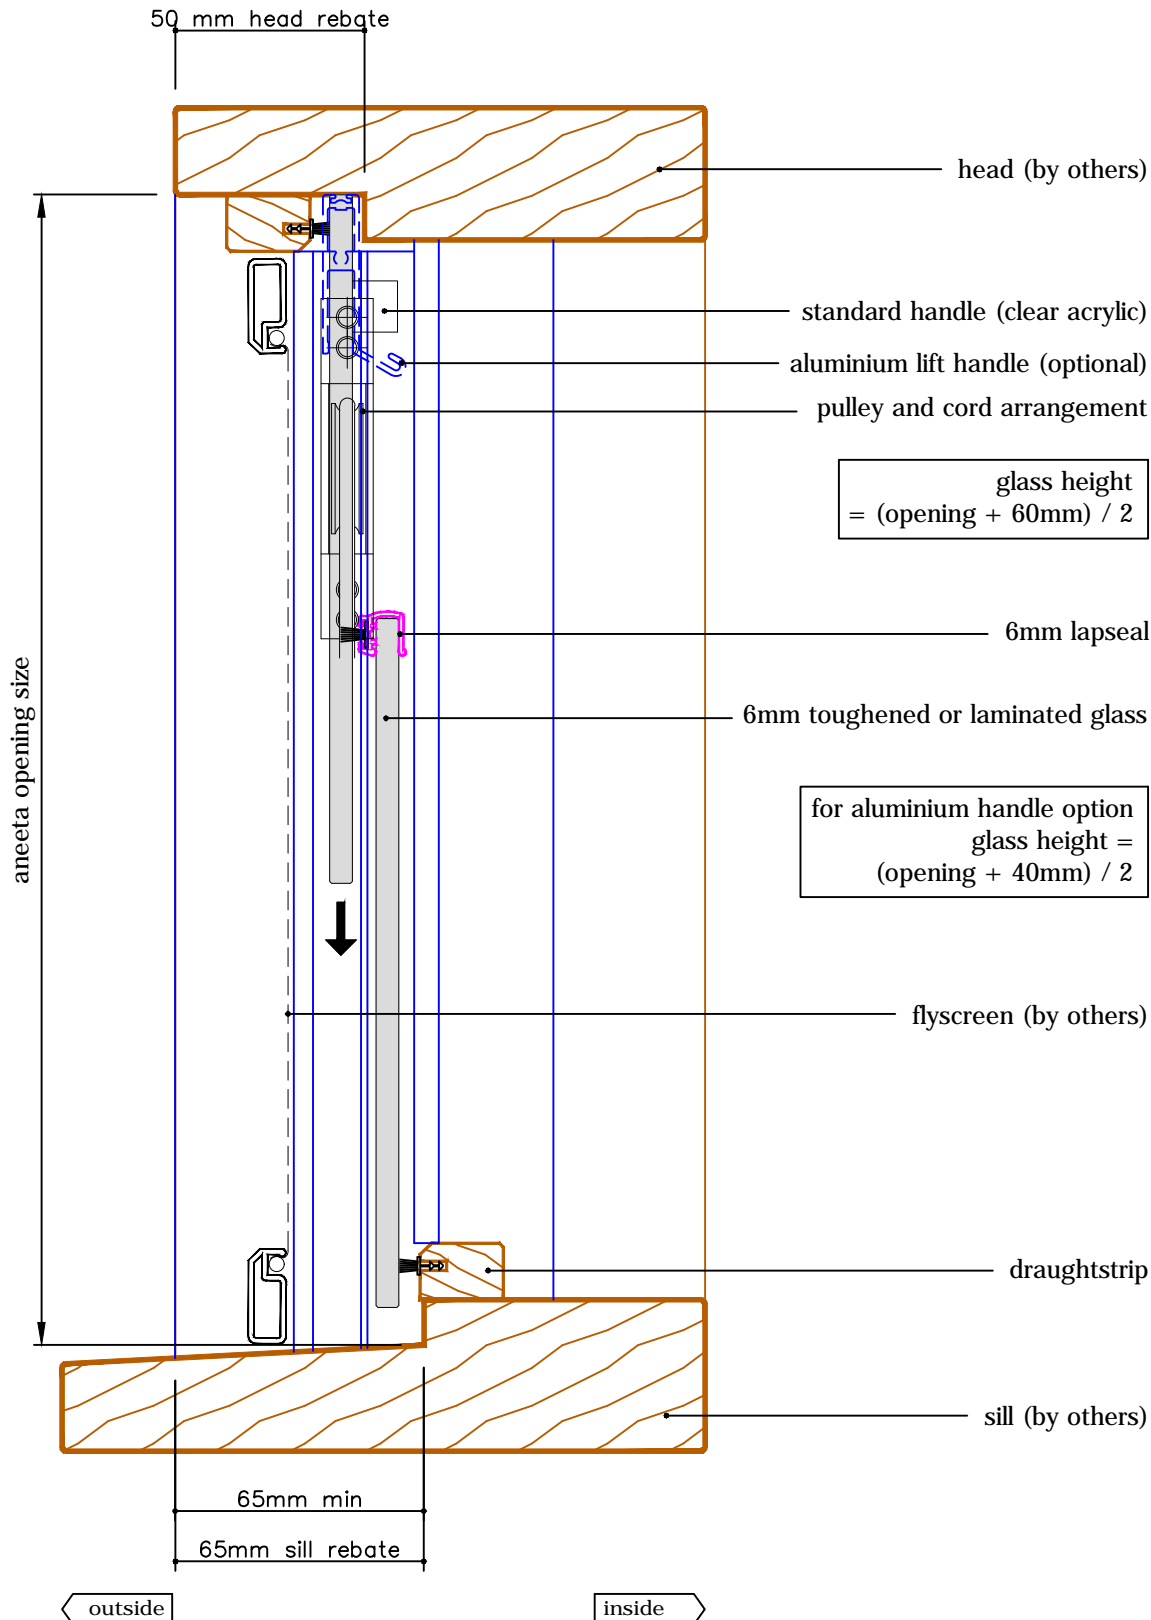

with aluminium covers
horizontal section B-B

glass width = opening - 100mm

2 pane servery 6mm sashless double hung in timber frames (bottom pane fixed - medium box) with aluminium covers vertical section A-A

2 pane servery 6mm sashless double hung in aluminium frames (bottom pane fixed - medium box) with aluminium covers horizontal section B-B

glass width = opening - 110mm

2 pane servery 6mm sashless double hung in timber frames (bottom pane fixed - large box)

with aluminium covers
vertical section A-A

2 pane servery 6mm sashless double hung in aluminium frames (bottom pane fixed - large box) with aluminium covers horizontal section B-B

glass width = opening - 129mm

glass width = opening - 192mm