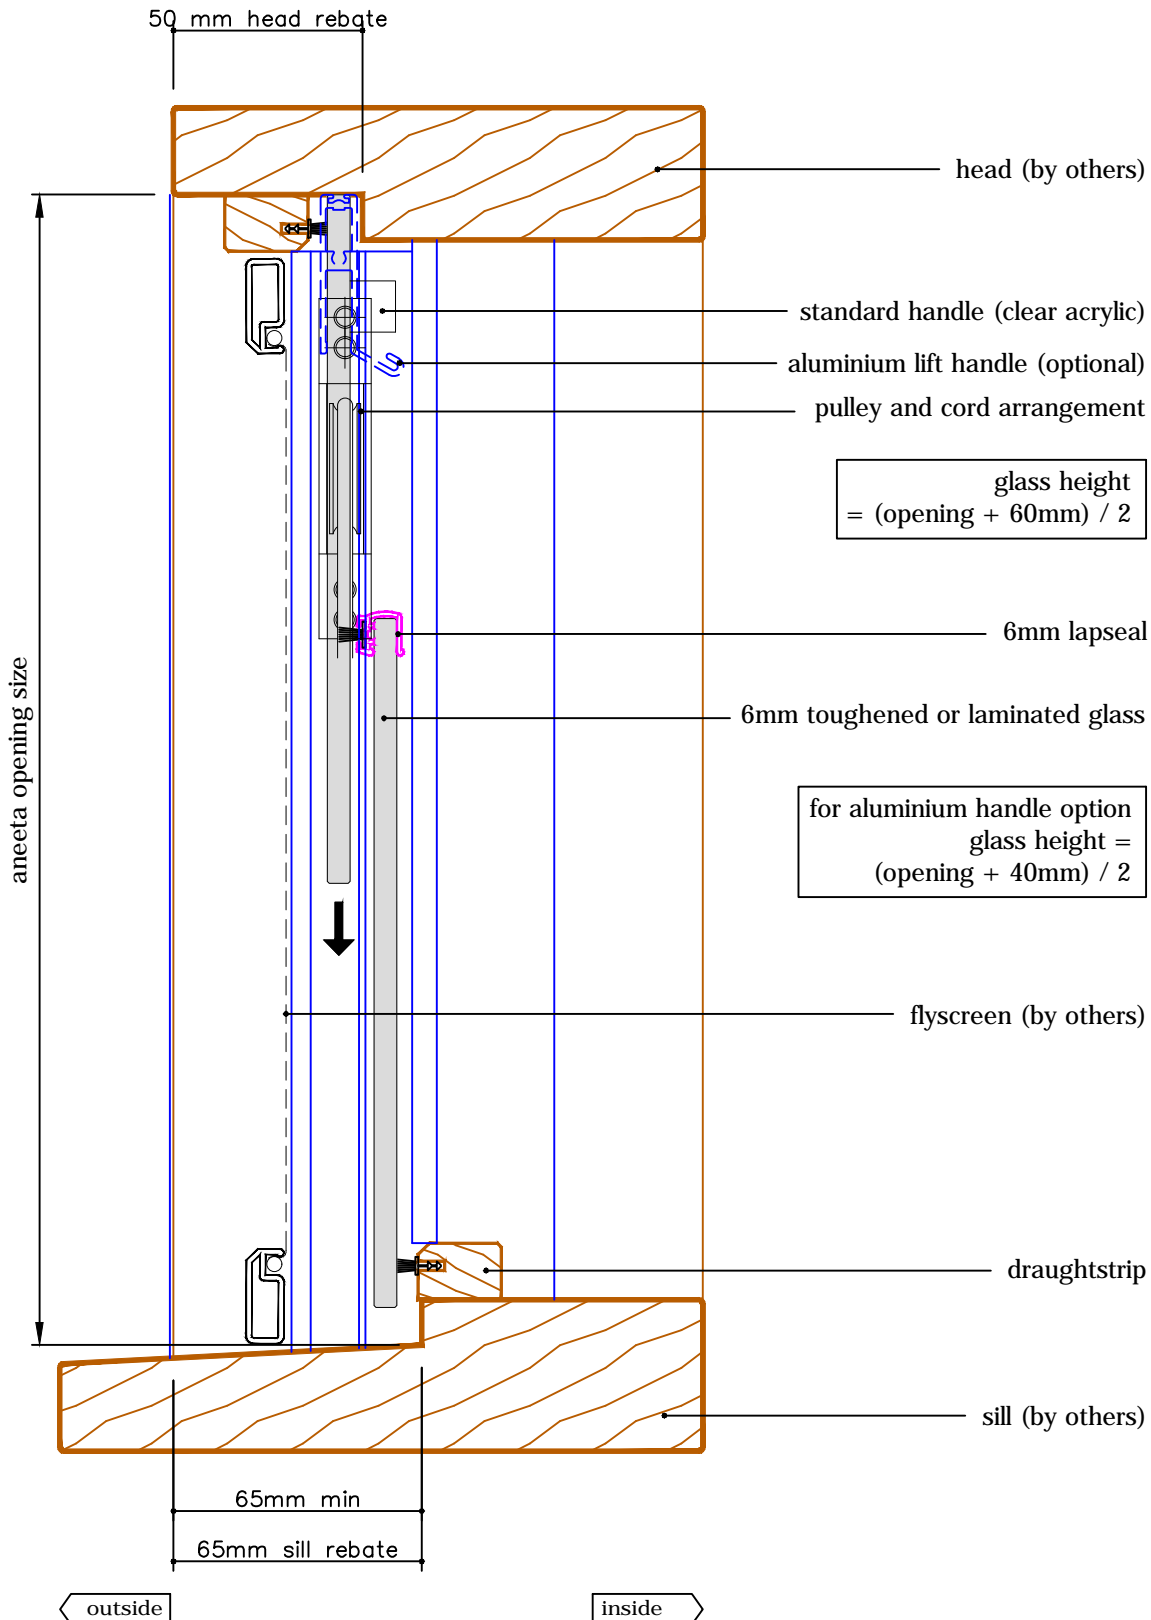

2 pane servery 6mm sashless double hung in timber frames (bottom pane fixed - extra large box) with aluminium covers vertical section A-A