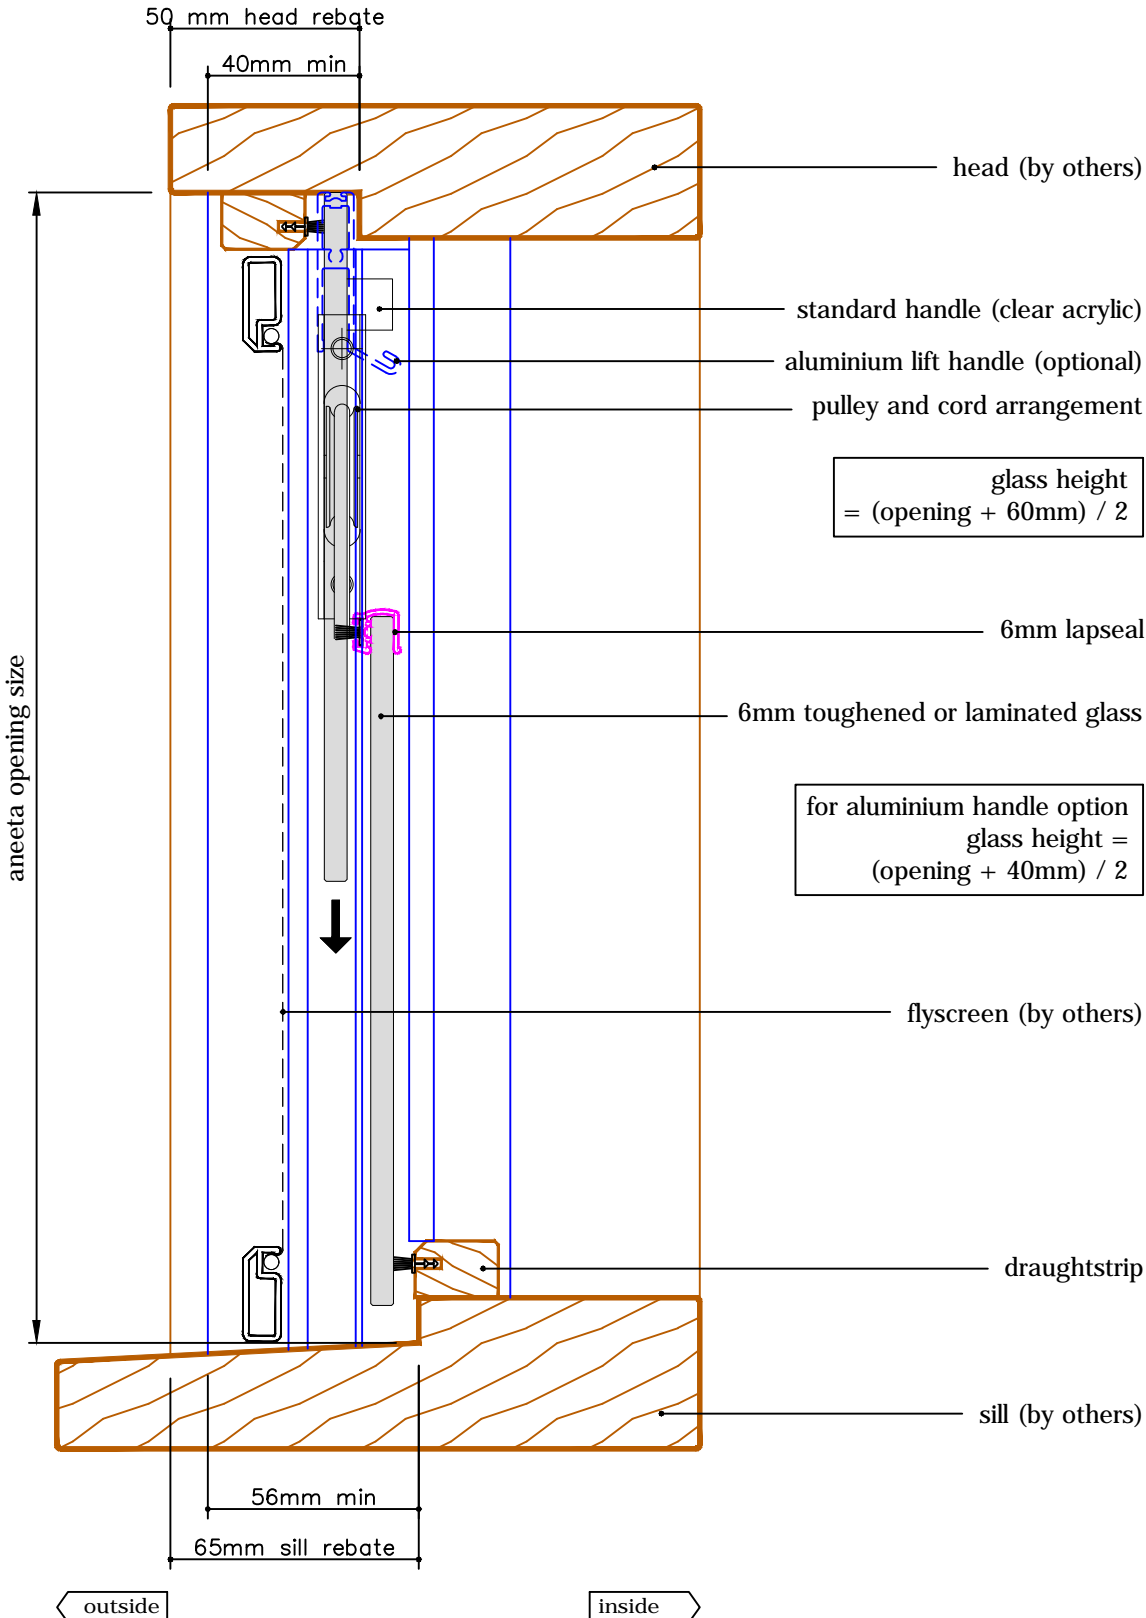

2 pane servery 6mm sashless double hung in timber frames (bottom pane fixed - small box)

with aluminium covers
vertical section A-A

2 pane servery 6mm sashless double hung in timber frames (bottom pane fixed - small box)

with aluminium covers
horizontal section B-B

glass width = opening - 100mm

2 pane servery 6mm sashless double hung in timber frames (bottom pane fixed - medium box) with aluminium covers vertical section A-A

2 pane servery 6mm sashless double hung in aluminium frames (bottom pane fixed - medium box) with aluminium covers horizontal section B-B

glass width = opening - 110mm

2 pane servery 6mm sashless double hung in timber frames (bottom pane fixed - large box)

glass width = opening - 192mm