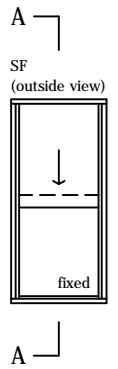

2 pane servery 10mm sashless double hung in timber frames (bottom pane fixed - small box)

with aluminium covers
vertical section A-A

2 pane servery 10mm sashless double hung in timber frames (bottom pane fixed - small box)

with aluminium covers
 horizontal section B-B

glass width = opening - 100mm

2 pane servery 10mm sashless double hung in timber frames (bottom pane fixed - medium box) with aluminium covers vertical section A-A

2 pane servery 10mm sashless double hung in timber frames (bottom pane fixed - medium box) with aluminium covers horizontal section B-B

glass width = opening - 110mm

2 pane serverly 10mm sashless double hung in timber frames (bottom pane fixed - large box)

glass width = opening - 192mm