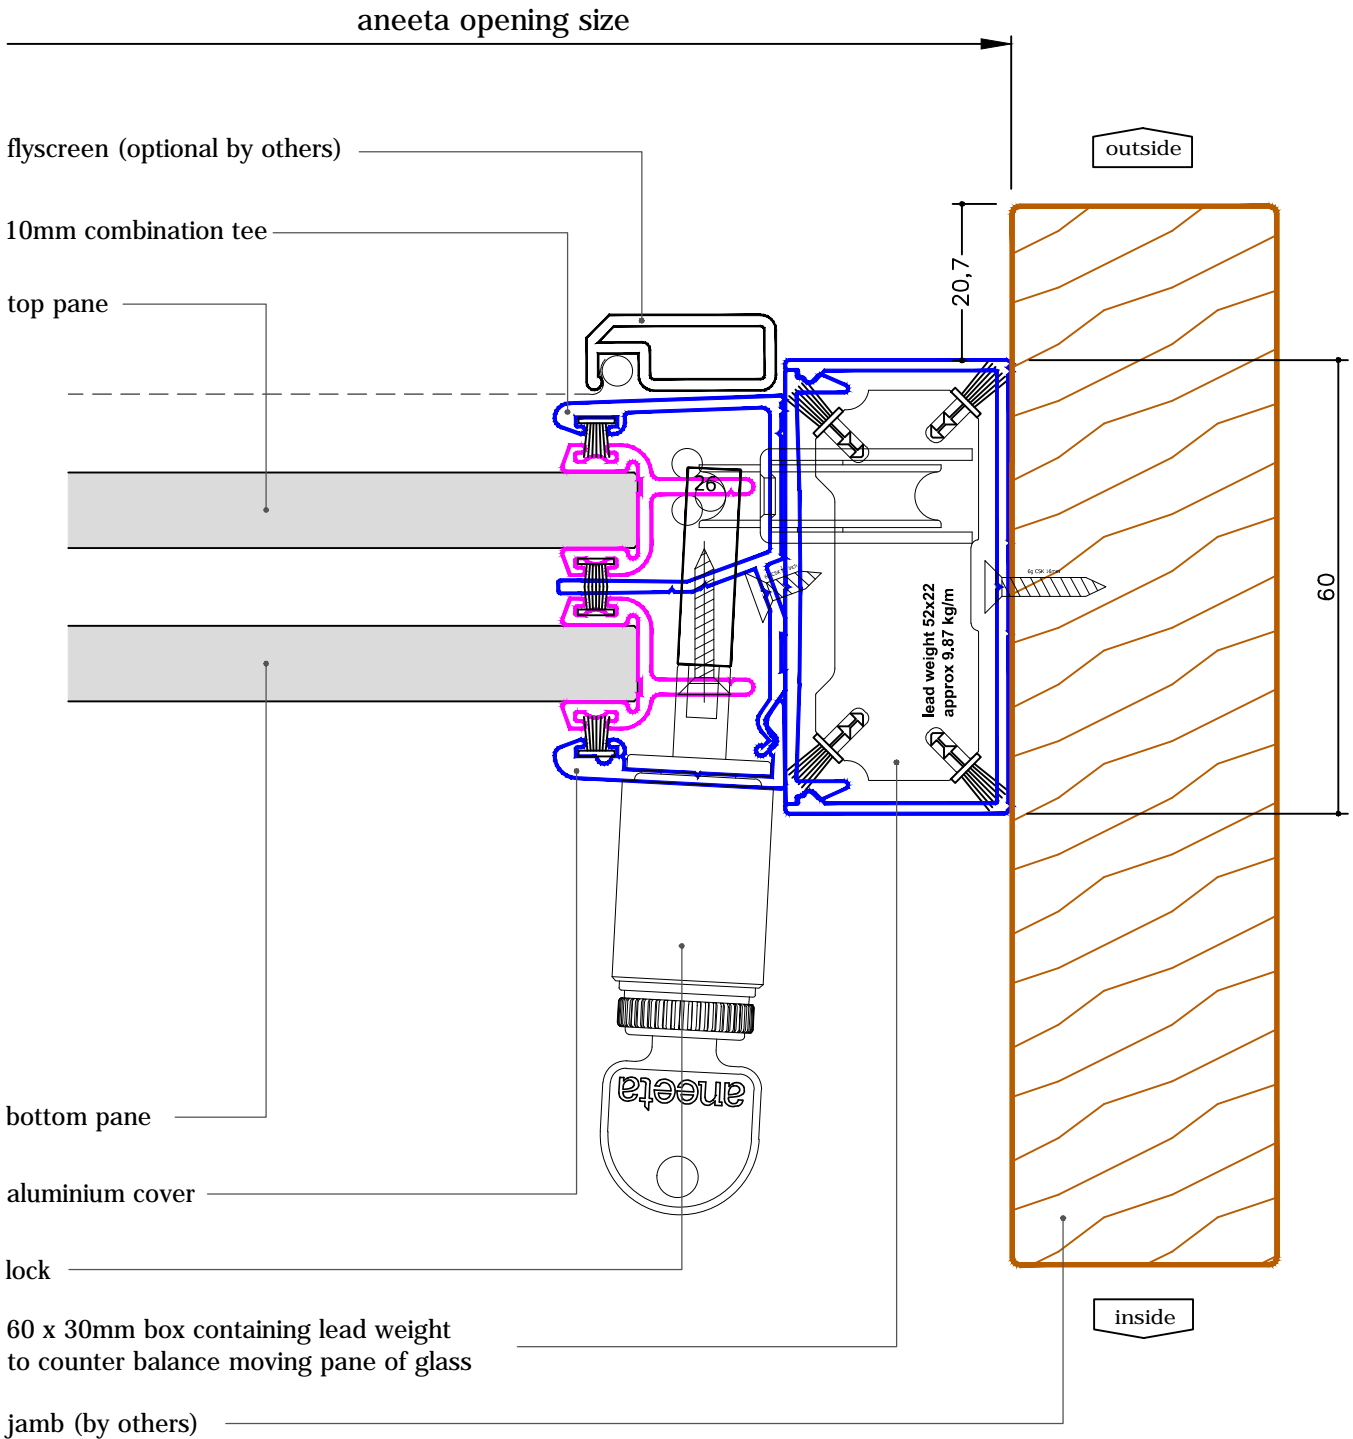

2 pane servery 10mm sashless double hung in timber frames (bottom pane fixed - small box)

with aluminium covers
vertical section A-A

2 pane servery 10mm sashless double hung in timber frames (bottom pane fixed - small box)

with aluminium covers
 horizontal section B-B

glass width = opening - 100mm

2 pane servery 10mm sashless double hung in timber frames (bottom pane fixed - medium box) with aluminium covers vertical section A-A

with aluminium covers
vertical section A-A

2 pane servery 10mm sashless double hung in timber frames (bottom pane fixed - large box)

with aluminium covers
 horizontal section B-B

glass width = opening - 130mm

glass width = opening - 192mm