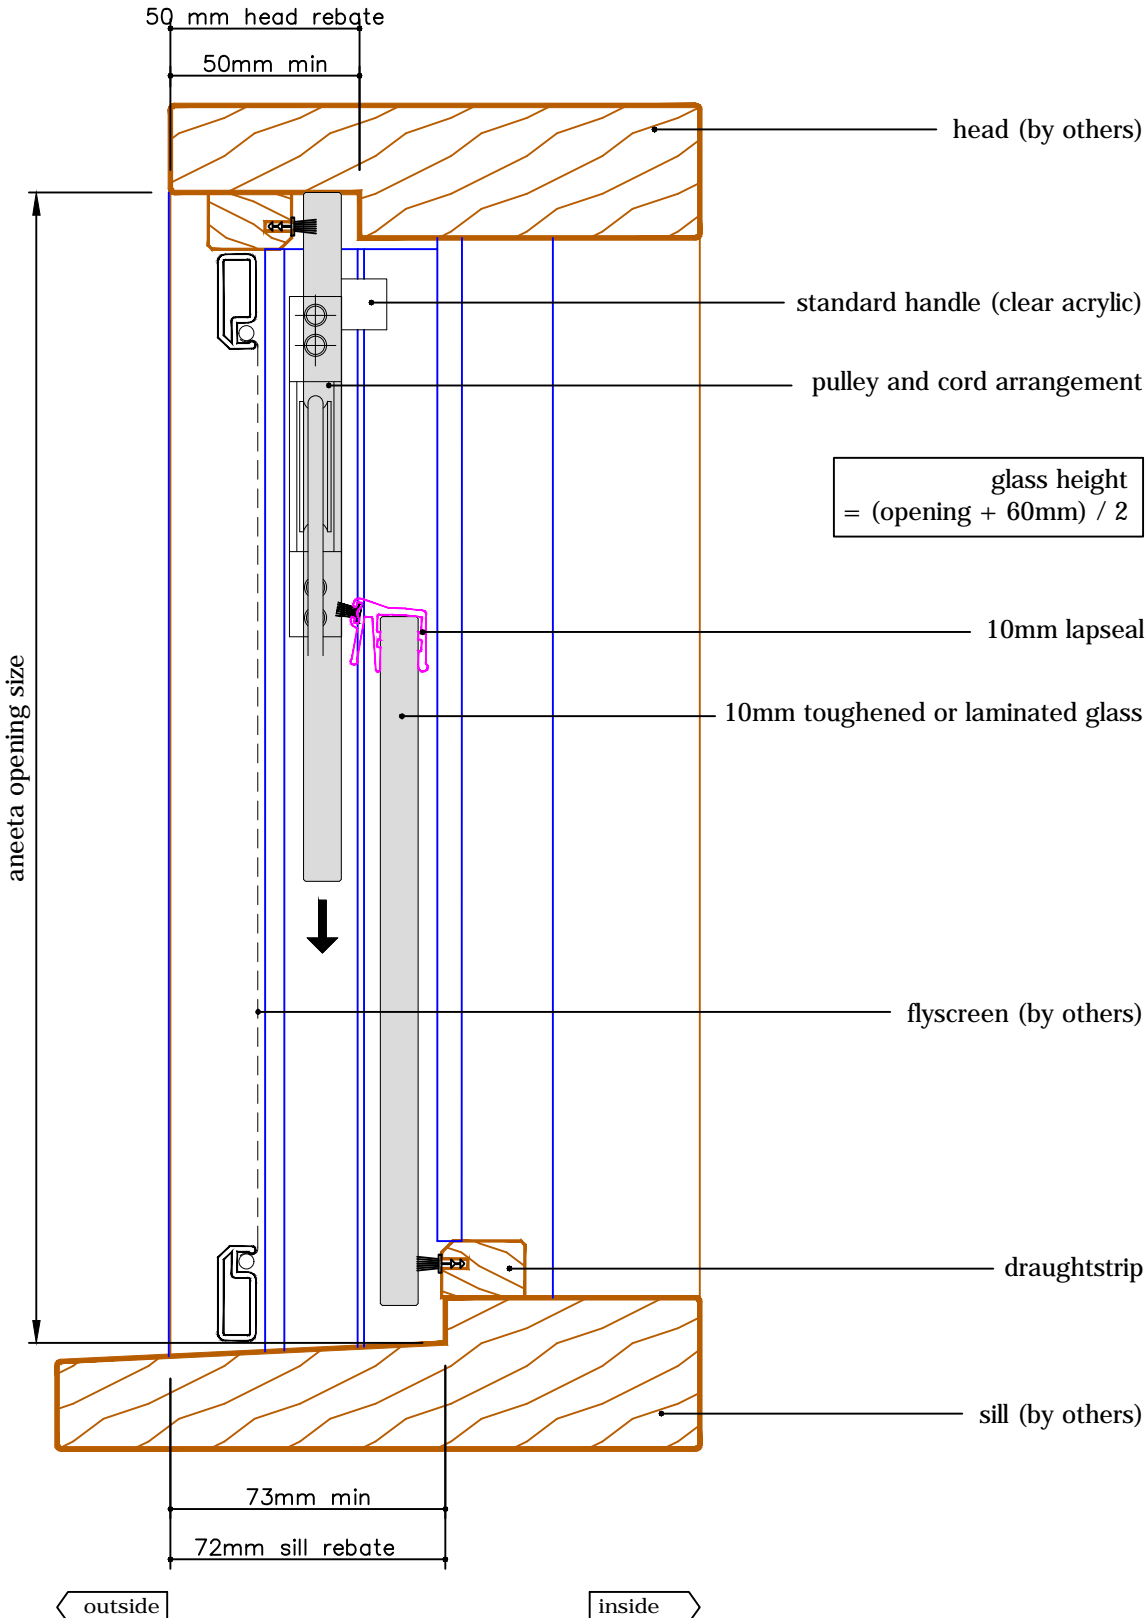

2 pane serverly 10mm sashless double hung in timber frames (bottom pane fixed - extra large box) with aluminium covers vertical section A-A