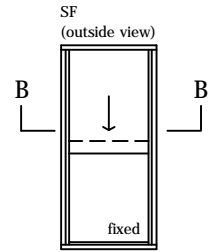

with aluminium covers
 horizontal section B-B

glass width = opening - 100mm

2 pane servery 10mm sashless double hung in timber frames (bottom pane fixed - medium box) with aluminium covers vertical section A-A

2 pane servery 10mm sashless double hung in timber frames (bottom pane fixed - medium box) with aluminium covers horizontal section B-B

glass width = opening - 110mm

2 pane serverly 10mm sashless double hung in timber frames (bottom pane fixed - large box)

with aluminium covers
vertical section A-A

2 pane servery 10mm sashless double hung in timber frames (bottom pane fixed - large box)

with aluminium covers
 horizontal section B-B

glass width = opening - 130mm

glass width = opening - 192mm