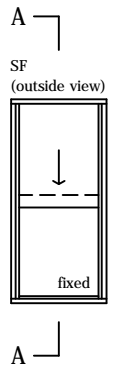

2 pane servery 10mm sashless double hung in timber frames (bottom pane fixed - small box)

with aluminium covers
vertical section A-A

2 pane servery 10mm sashless double hung in timber frames (bottom pane fixed - small box)

with aluminium covers
 horizontal section B-B

glass width = opening - 100mm

2 pane servery 10mm sashless double hung in timber frames (bottom pane fixed - medium box) with aluminium covers vertical section A-A

2 pane servery 10mm sashless double hung in timber frames (bottom pane fixed - medium box) with aluminium covers horizontal section B-B

glass width = opening - 110mm

2 pane serverly 10mm sashless double hung in timber frames (bottom pane fixed - large box)

glass width = opening - 192mm