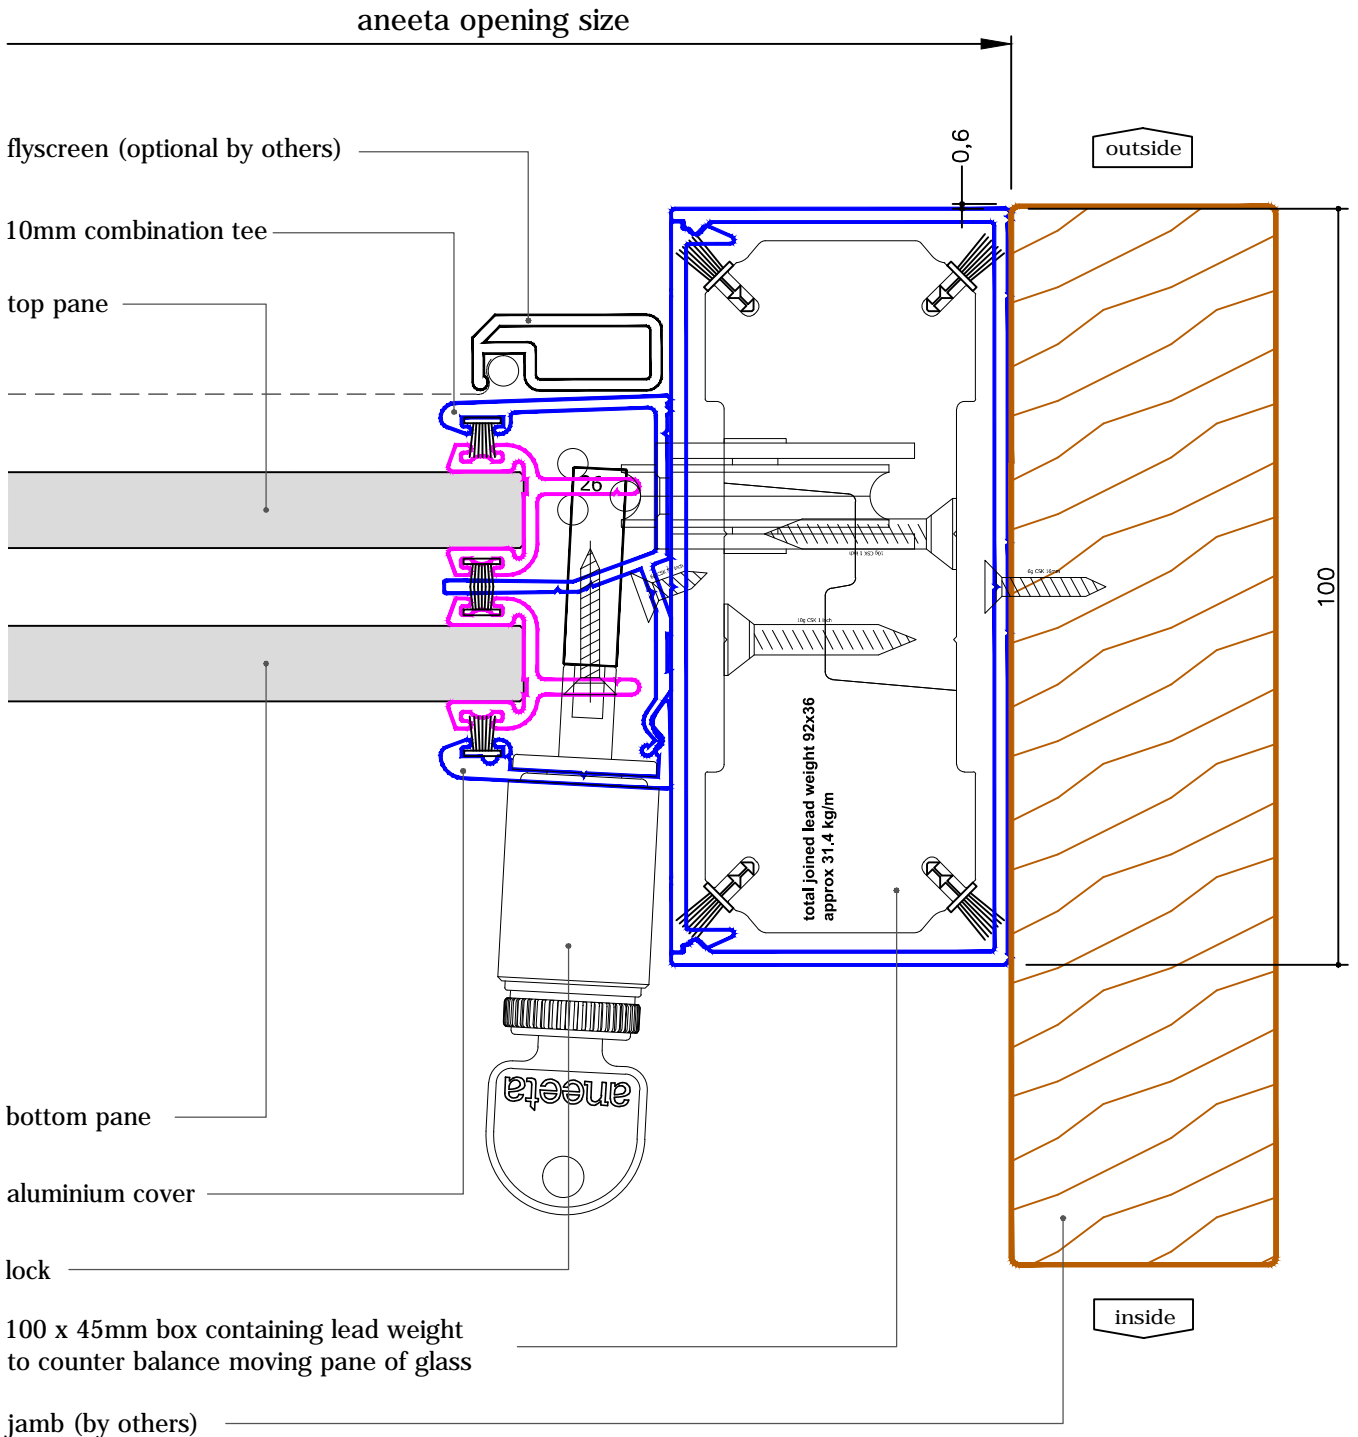

with aluminium covers
 horizontal section B-B

glass width = opening - 100mm

2 pane servery 10mm sashless double hung in timber frames (bottom pane fixed - medium box) with aluminium covers vertical section A-A

2 pane servery 10mm sashless double hung in timber frames (bottom pane fixed - medium box) with aluminium covers horizontal section B-B

glass width = opening - 110mm

2 pane serverly 10mm sashless double hung in timber frames (bottom pane fixed - large box)

with aluminium covers
vertical section A-A

2 pane servery 10mm sashless double hung in timber frames (bottom pane fixed - large box)

with aluminium covers
 horizontal section B-B

glass width = opening - 130mm

glass width = opening - 192mm