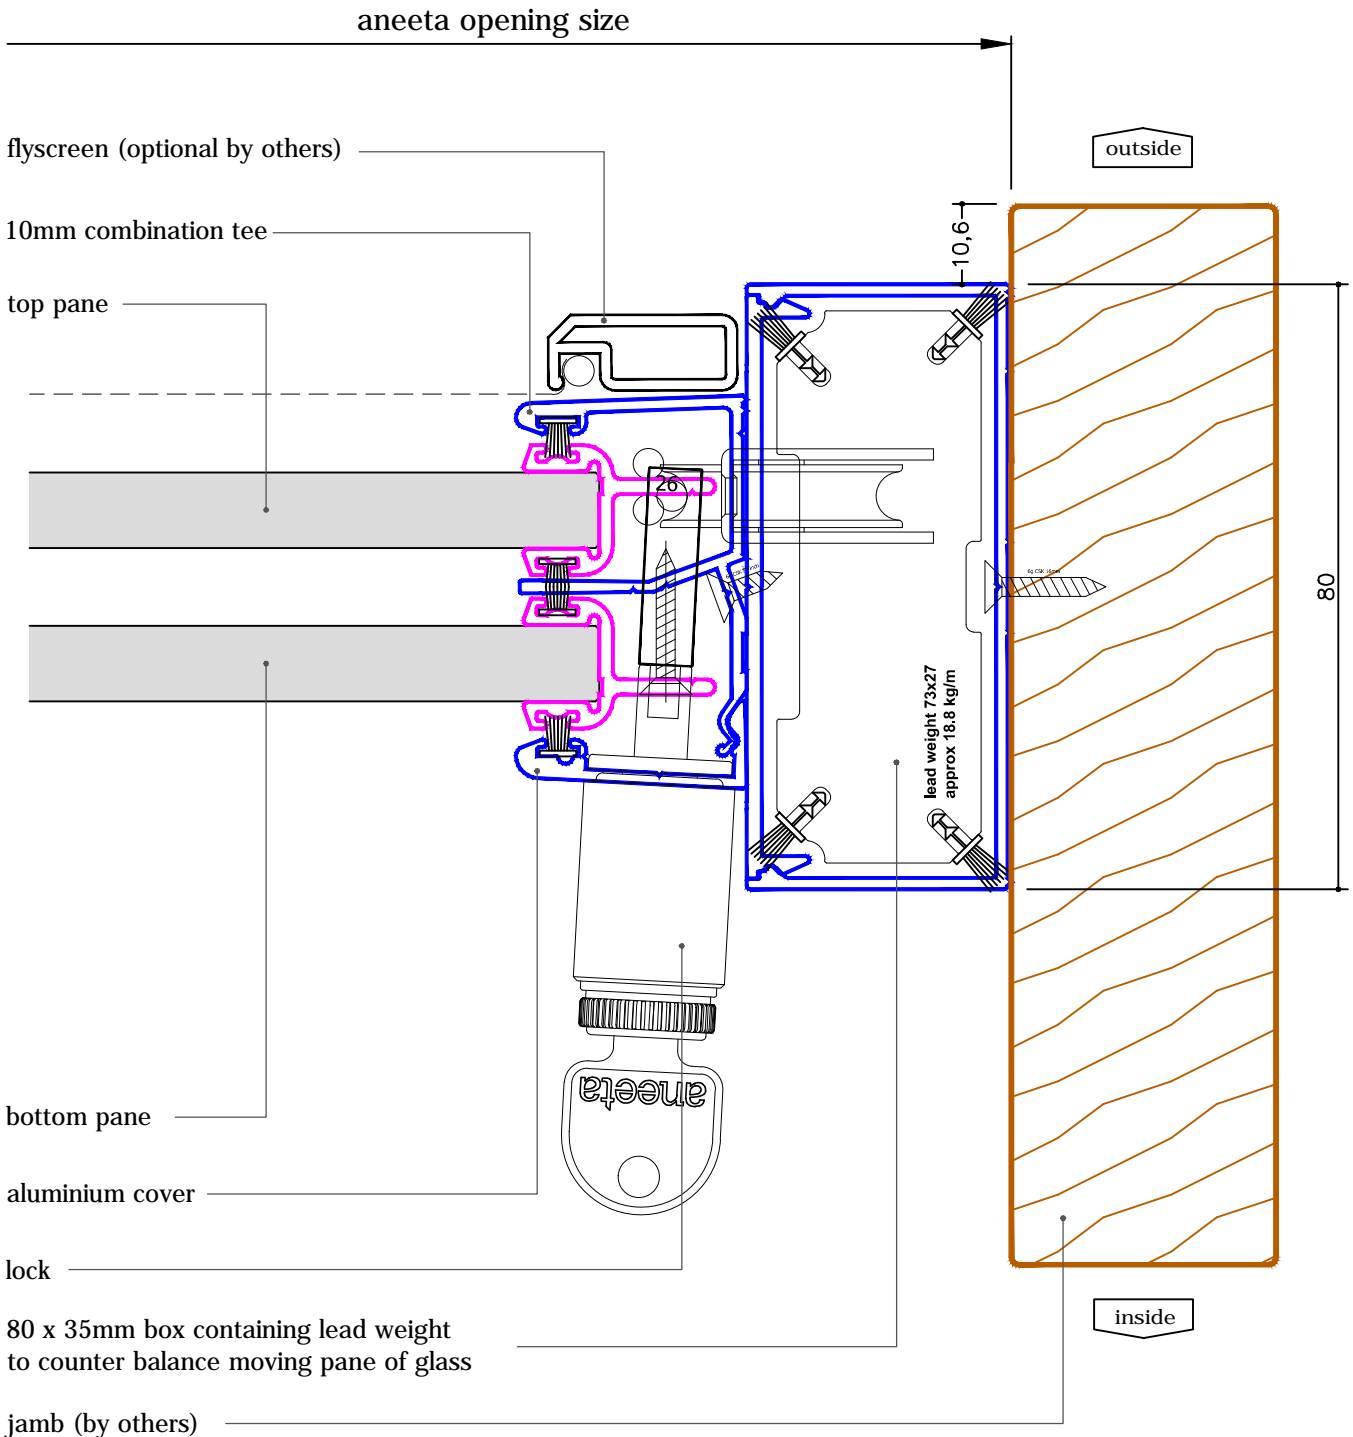

with aluminium covers
 horizontal section B-B

glass width = opening - 100mm

2 pane servery 10mm sashless double hung in timber frames (bottom pane fixed - medium box) with aluminium covers vertical section A-A

2 pane servery 10mm sashless double hung in timber frames (bottom pane fixed - medium box) with aluminium covers horizontal section B-B

glass width = opening - 110mm

2 pane serverly 10mm sashless double hung in timber frames (bottom pane fixed - large box)

with aluminium covers
vertical section A-A

2 pane servery 10mm sashless double hung in timber frames (bottom pane fixed - large box)

with aluminium covers
 horizontal section B-B

glass width = opening - 130mm

glass width = opening - 192mm