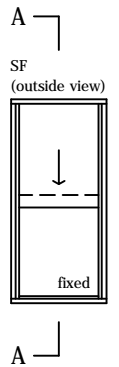

2 pane serverly 10mm sashless double hung in timber frames (bottom pane fixed - extra large box) with aluminium covers vertical section A-A