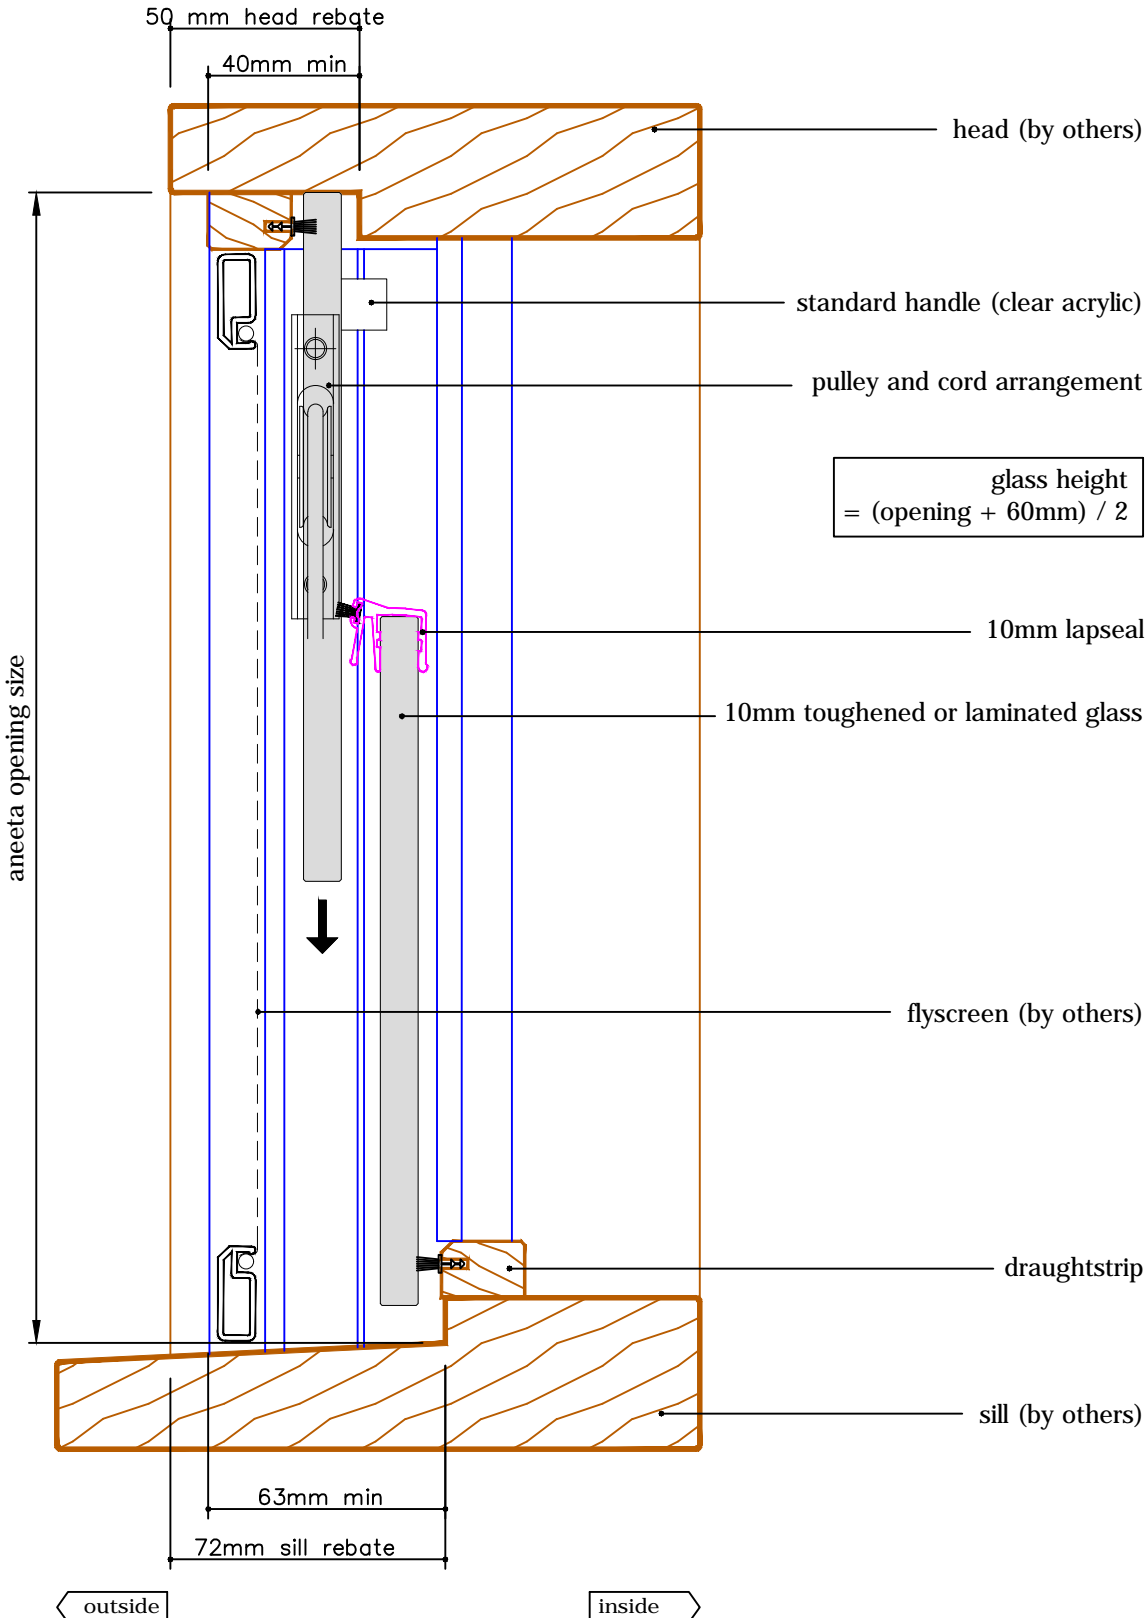

2 pane servery 10mm sashless double hung in timber frames (bottom pane fixed - small box)

with aluminium covers
vertical section A-A

2 pane servery 10mm sashless double hung in timber frames (bottom pane fixed - small box)

with aluminium covers
 horizontal section B-B

glass width = opening - 100mm

2 pane servery 10mm sashless double hung in timber frames (bottom pane fixed - medium box) with aluminium covers vertical section A-A

2 pane servery 10mm sashless double hung in timber frames (bottom pane fixed - medium box) with aluminium covers horizontal section B-B

glass width = opening - 110mm

2 pane serverly 10mm sashless double hung in timber frames (bottom pane fixed - large box)

glass width = opening - 192mm