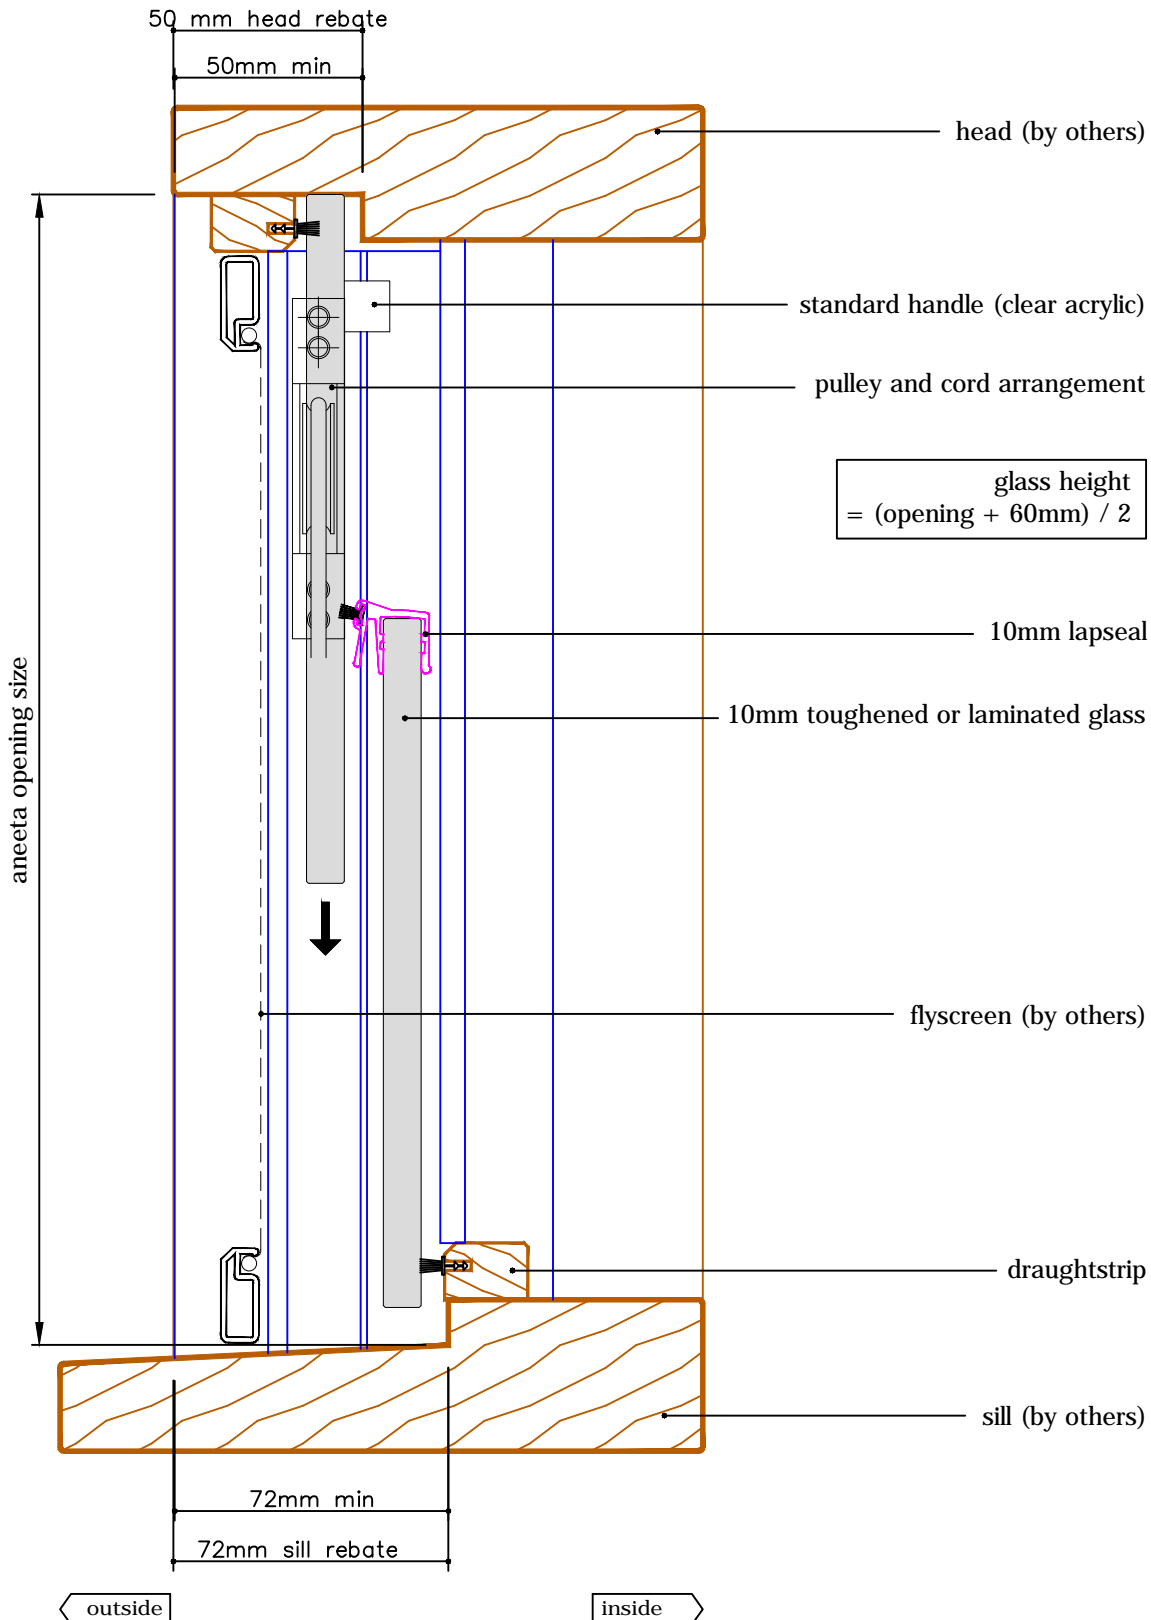

with aluminium covers
 horizontal section B-B

glass width = opening - 100mm

2 pane servery 10mm sashless double hung in timber frames (bottom pane fixed - medium box) with aluminium covers vertical section A-A

2 pane servery 10mm sashless double hung in timber frames (bottom pane fixed - medium box) with aluminium covers horizontal section B-B

glass width = opening - 110mm

2 pane serverly 10mm sashless double hung in timber frames (bottom pane fixed - large box)

with aluminium covers
vertical section A-A

2 pane servery 10mm sashless double hung in timber frames (bottom pane fixed - large box)

with aluminium covers
 horizontal section B-B

glass width = opening - 130mm

glass width = opening - 192mm