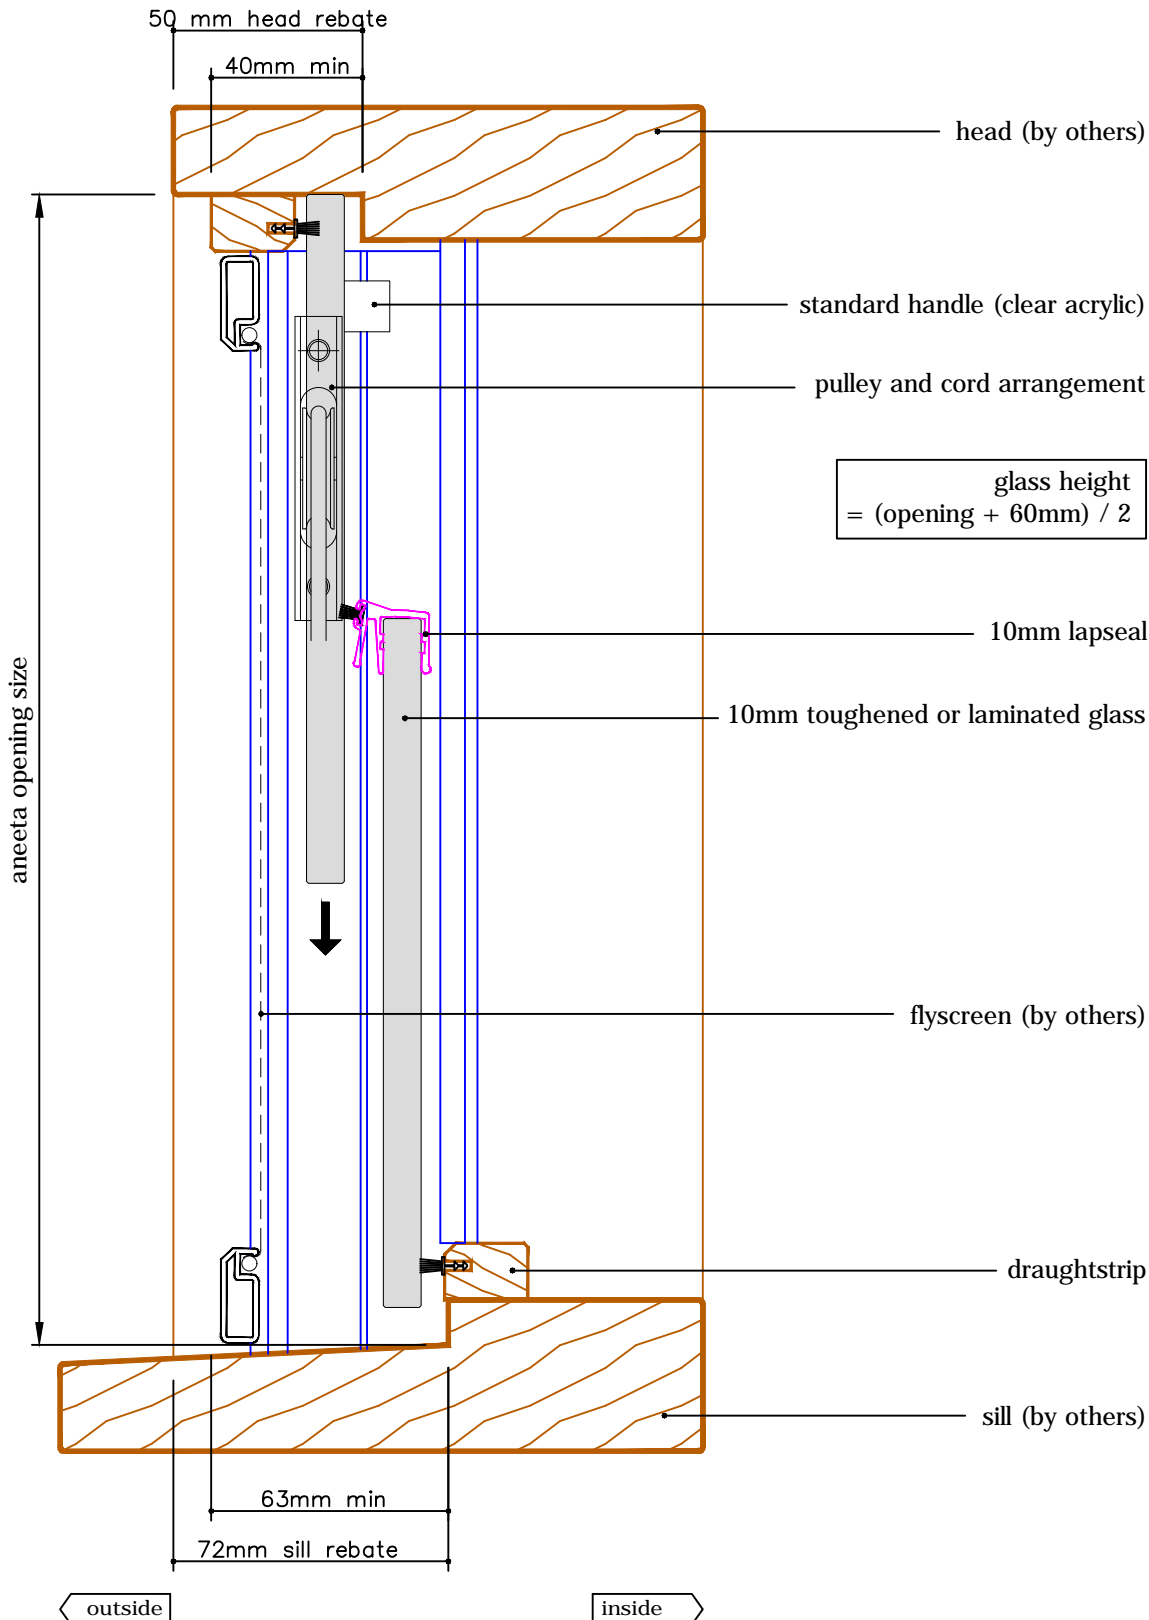

2 pane servery 10mm sashless double hung in timber frames (bottom pane fixed - small box)

with aluminium covers
vertical section A-A

2 pane servery 10mm sashless double hung in timber frames (bottom pane fixed - small box)

with aluminium covers
 horizontal section B-B

glass width = opening - 100mm

2 pane servery 10mm sashless double hung in timber frames (bottom pane fixed - medium box) with aluminium covers vertical section A-A

2 pane servery 10mm sashless double hung in timber frames (bottom pane fixed - medium box) with aluminium covers horizontal section B-B

glass width = opening - 110mm

2 pane serverly 10mm sashless double hung in timber frames (bottom pane fixed - large box)

glass width = opening - 192mm