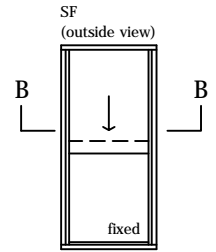

2 pane servery 10mm sashless double hung in timber frames (bottom pane fixed - small box)

with aluminium covers
vertical section A-A

2 pane servery 10mm sashless double hung in timber frames (bottom pane fixed - small box)

with aluminium covers
 horizontal section B-B

glass width = opening - 100mm

2 pane servery 10mm sashless double hung in timber frames (bottom pane fixed - medium box) with aluminium covers vertical section A-A

2 pane servery 10mm sashless double hung in timber frames (bottom pane fixed - medium box) with aluminium covers horizontal section B-B

glass width = opening - 110mm

2 pane serverly 10mm sashless double hung in timber frames (bottom pane fixed - large box)

glass width = opening - 192mm