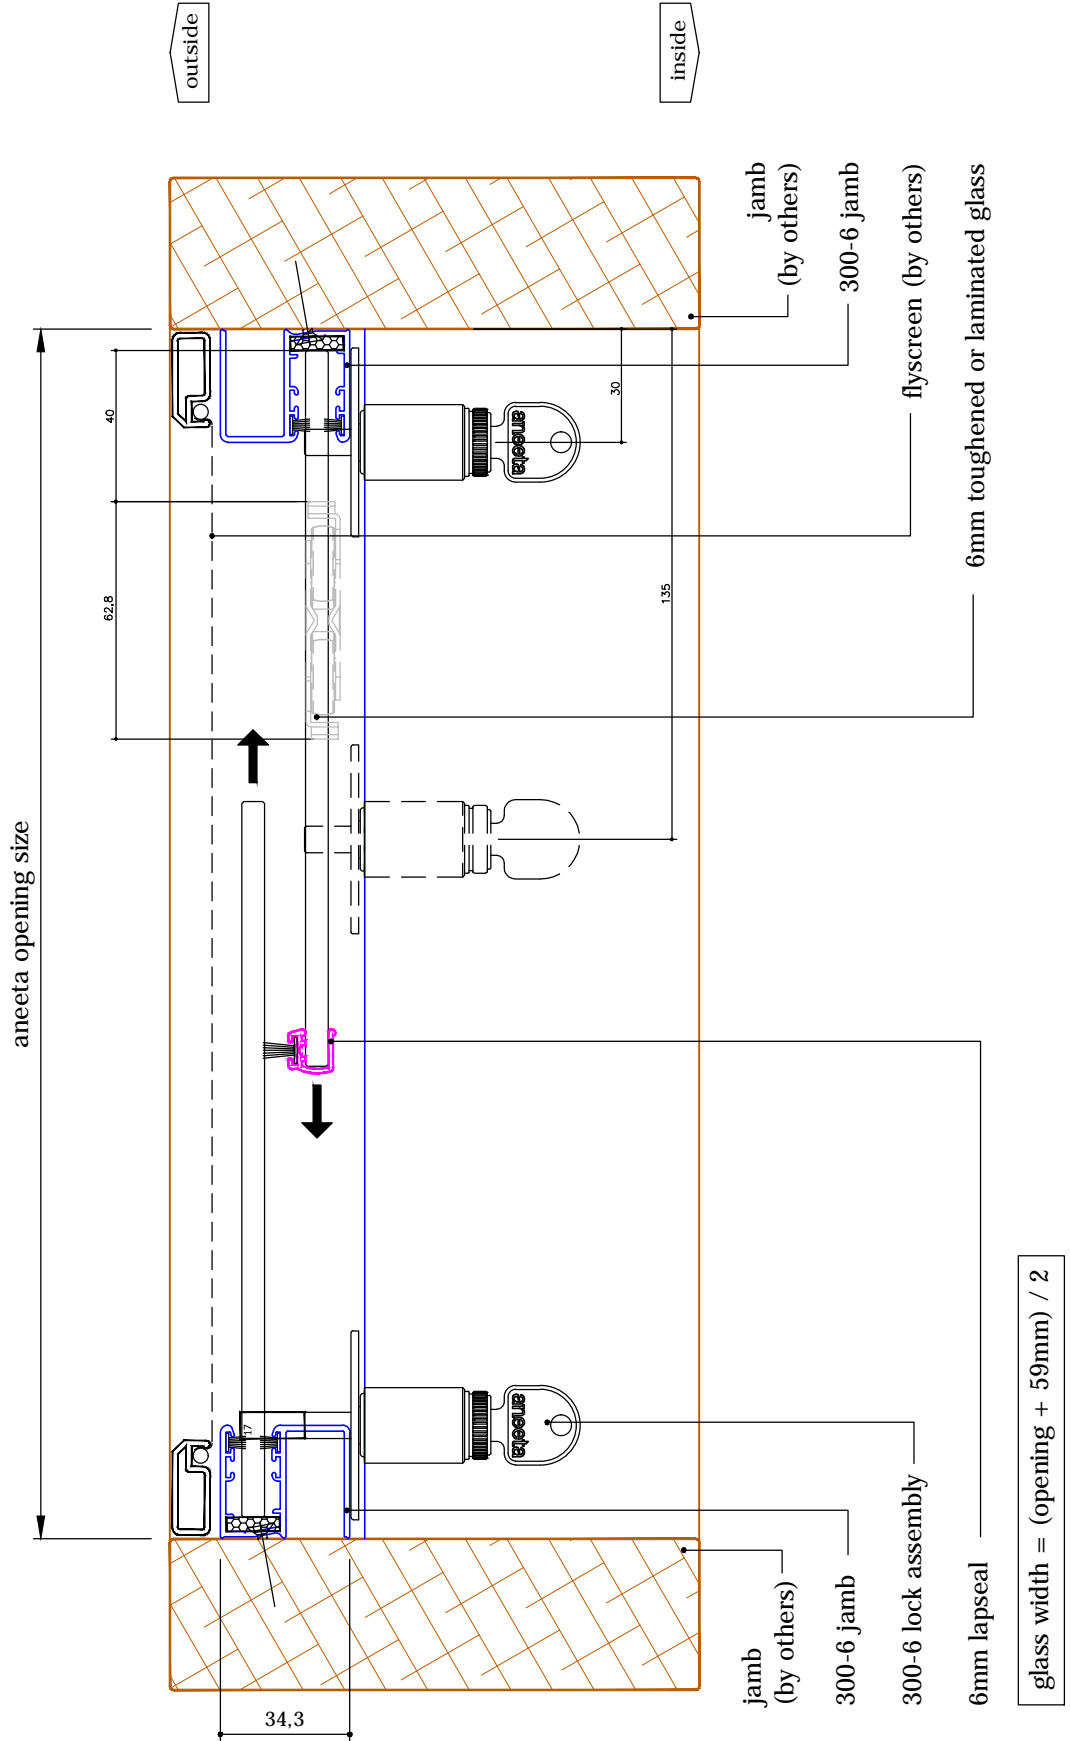

2 pane 6mm horizontal slider 300 series in timber frames

vertical section A-A

2 pane 6mm horizontal slider 300 series in timber frames

horizontal section B-B

2 pane 6mm horizontal slider 300 series in timber frames

vertical section A-A

2 pane 6mm horizontal slider 300 series
in timber frames
 horizontal section B-B

2 pane 6mm horizontal slider 300 series in timber frames

vertical section A-A

2 pane 6mm horizontal slider 300 series in timber frames

horizontal section B-B