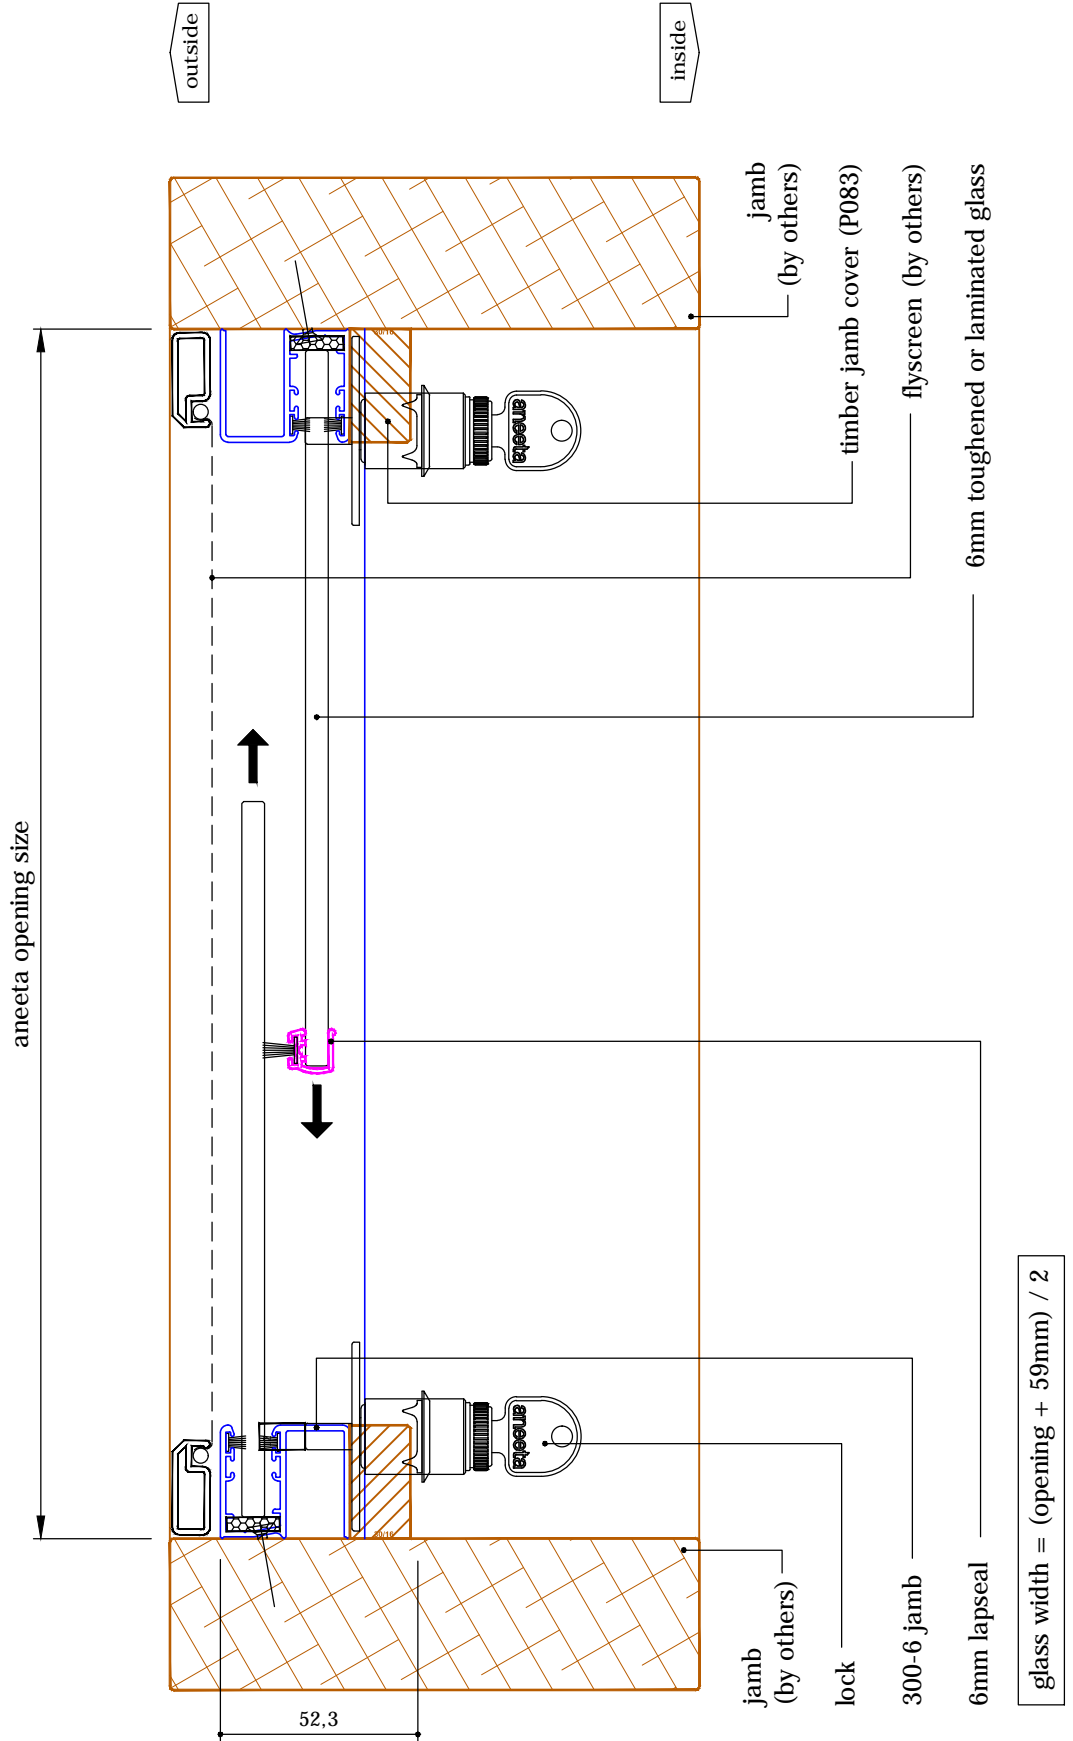

2 pane 6mm horizontal slider 300 series in timber frames

vertical section A-A

2 pane 6mm horizontal slider 300 series in timber frames

horizontal section B-B

2 pane 6mm horizontal slider 300 series in timber frames

vertical section A-A

2 pane 6mm horizontal slider 300 series
in timber frames
 horizontal section B-B

2 pane 6mm horizontal slider 300 series in timber frames

vertical section A-A

2 pane 6mm horizontal slider 300 series in timber frames

horizontal section B-B