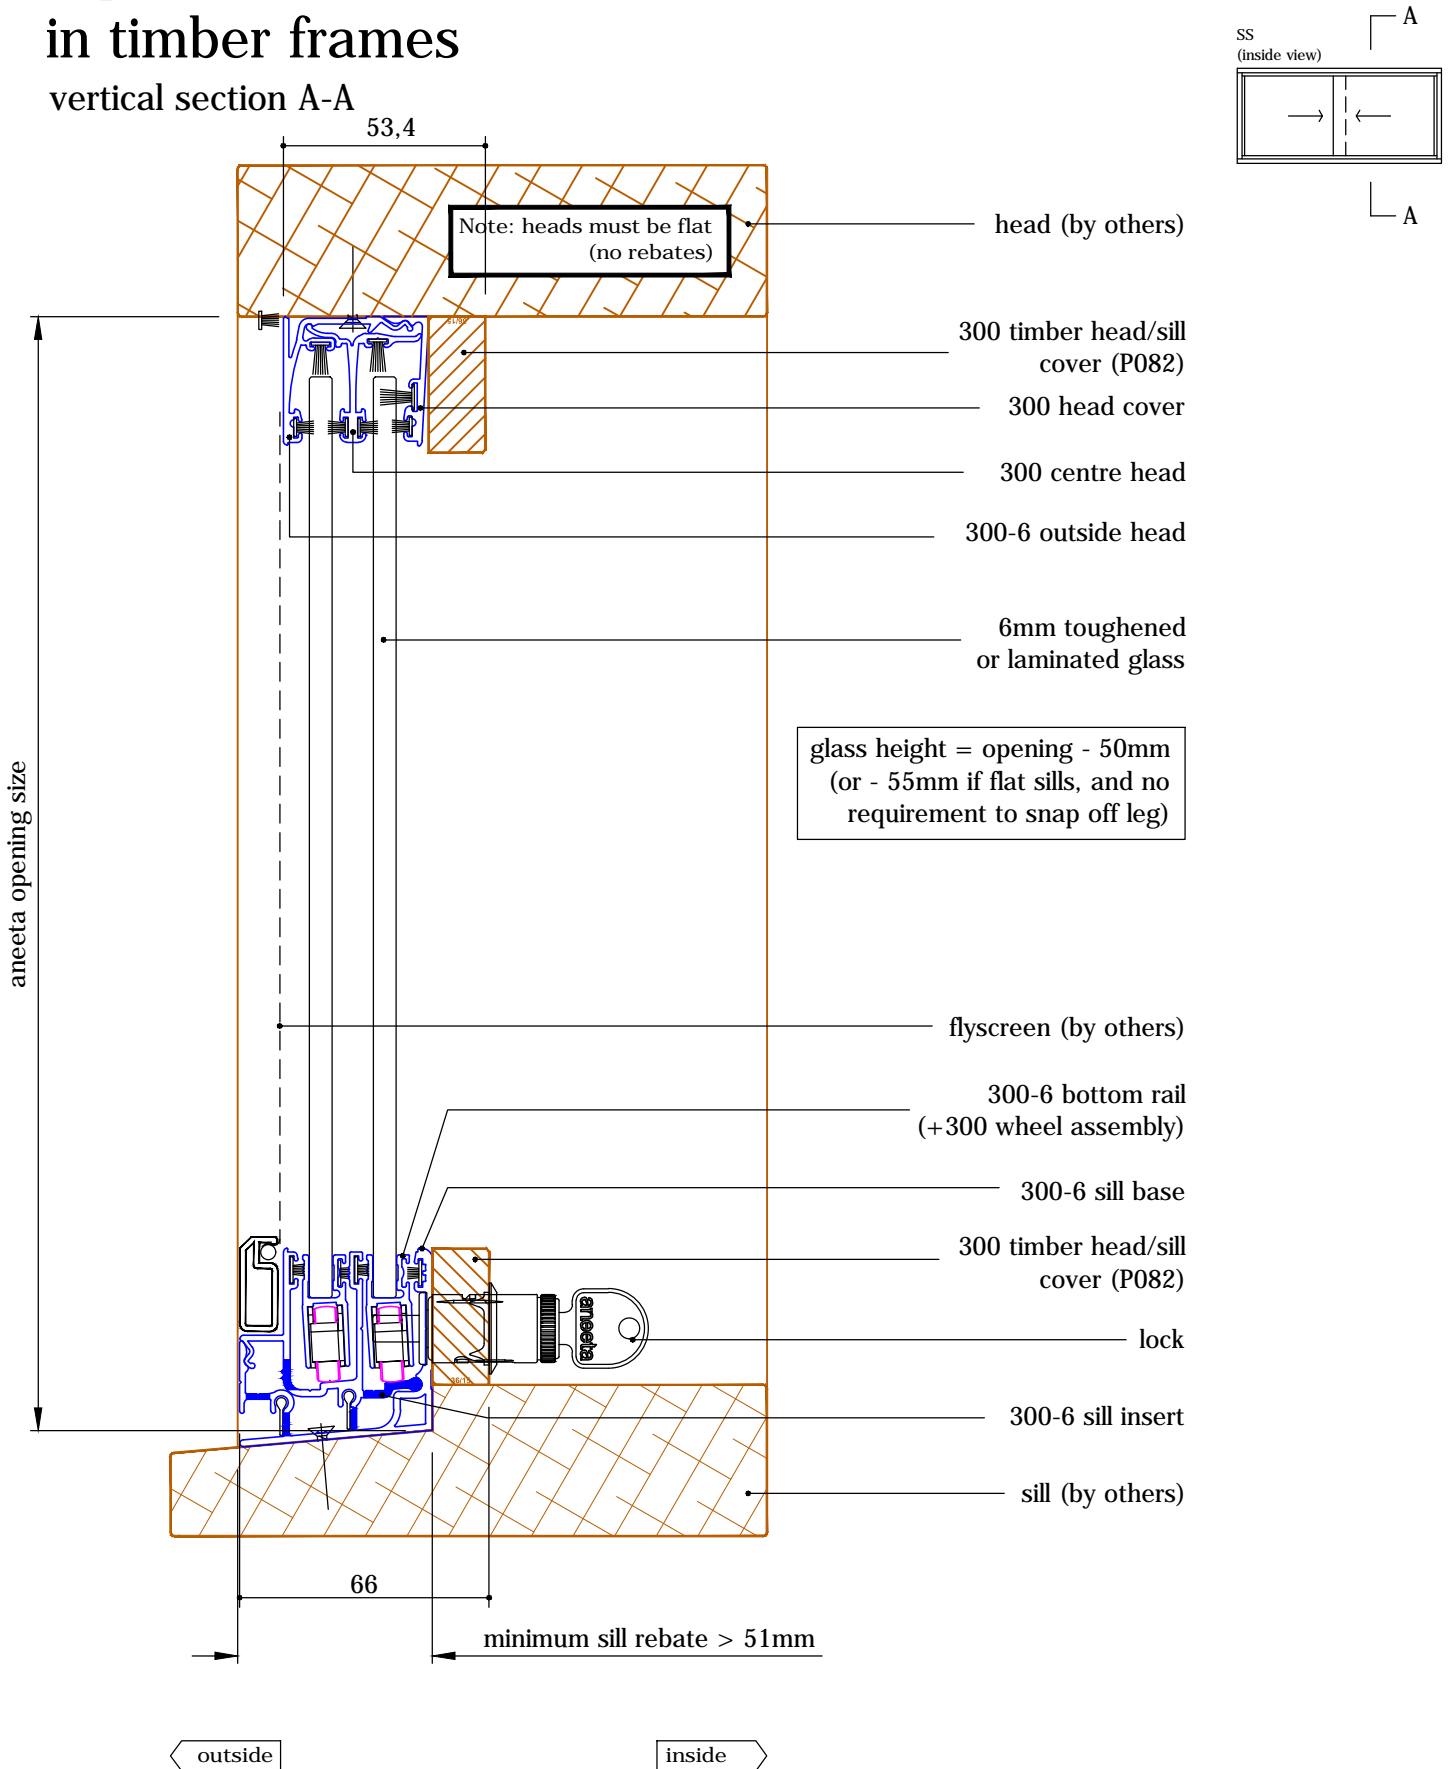

2 pane 6mm horizontal slider 300 series in timber frames

vertical section A-A

2 pane 6mm horizontal slider 300 series in timber frames

horizontal section B-B

2 pane 6mm horizontal slider 300 series in timber frames

vertical section A-A

2 pane 6mm horizontal slider 300 series
in timber frames
 horizontal section B-B

2 pane 6mm horizontal slider 300 series in timber frames

vertical section A-A

2 pane 6mm horizontal slider 300 series in timber frames

horizontal section B-B