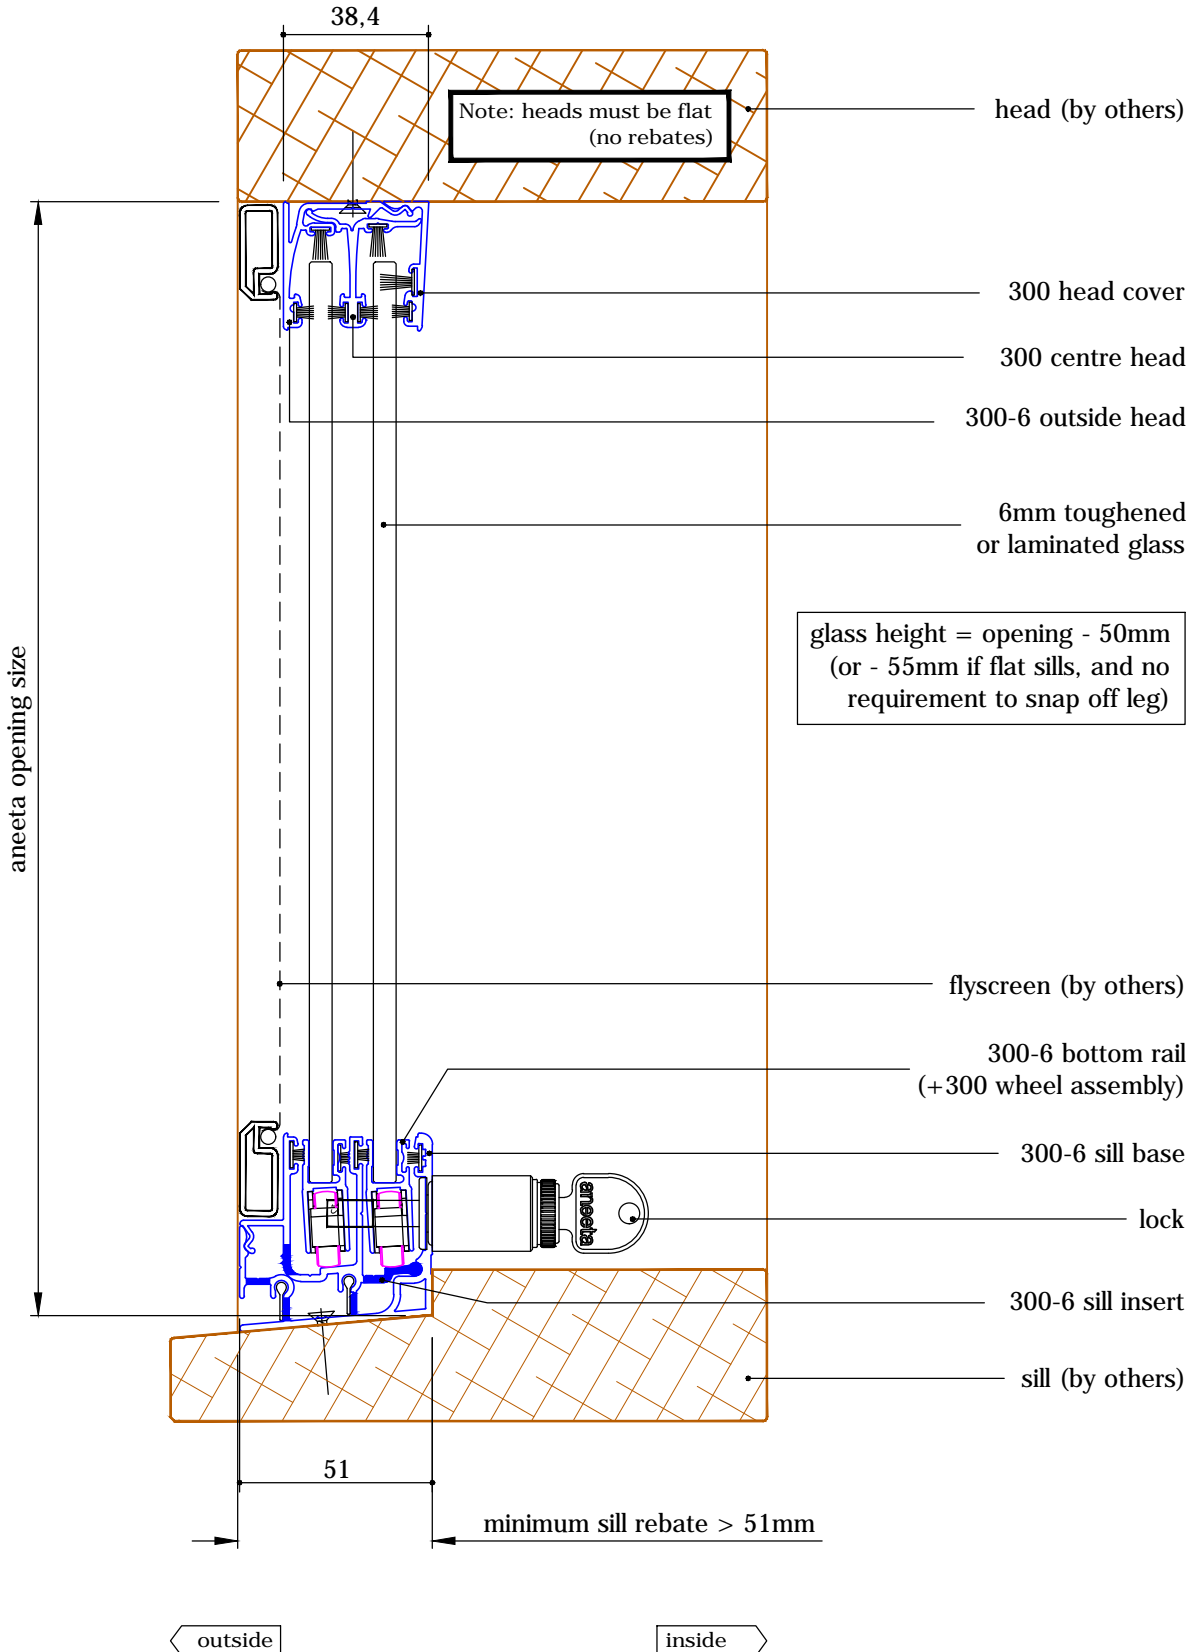

2 pane 6mm horizontal slider 300 series in timber frames

vertical section A-A

2 pane 6mm horizontal slider 300 series in timber frames

horizontal section B-B

2 pane 6mm horizontal slider 300 series in timber frames

vertical section A-A

2 pane 6mm horizontal slider 300 series
in timber frames
 horizontal section B-B

2 pane 6mm horizontal slider 300 series in timber frames

vertical section A-A

2 pane 6mm horizontal slider 300 series in timber frames

horizontal section B-B