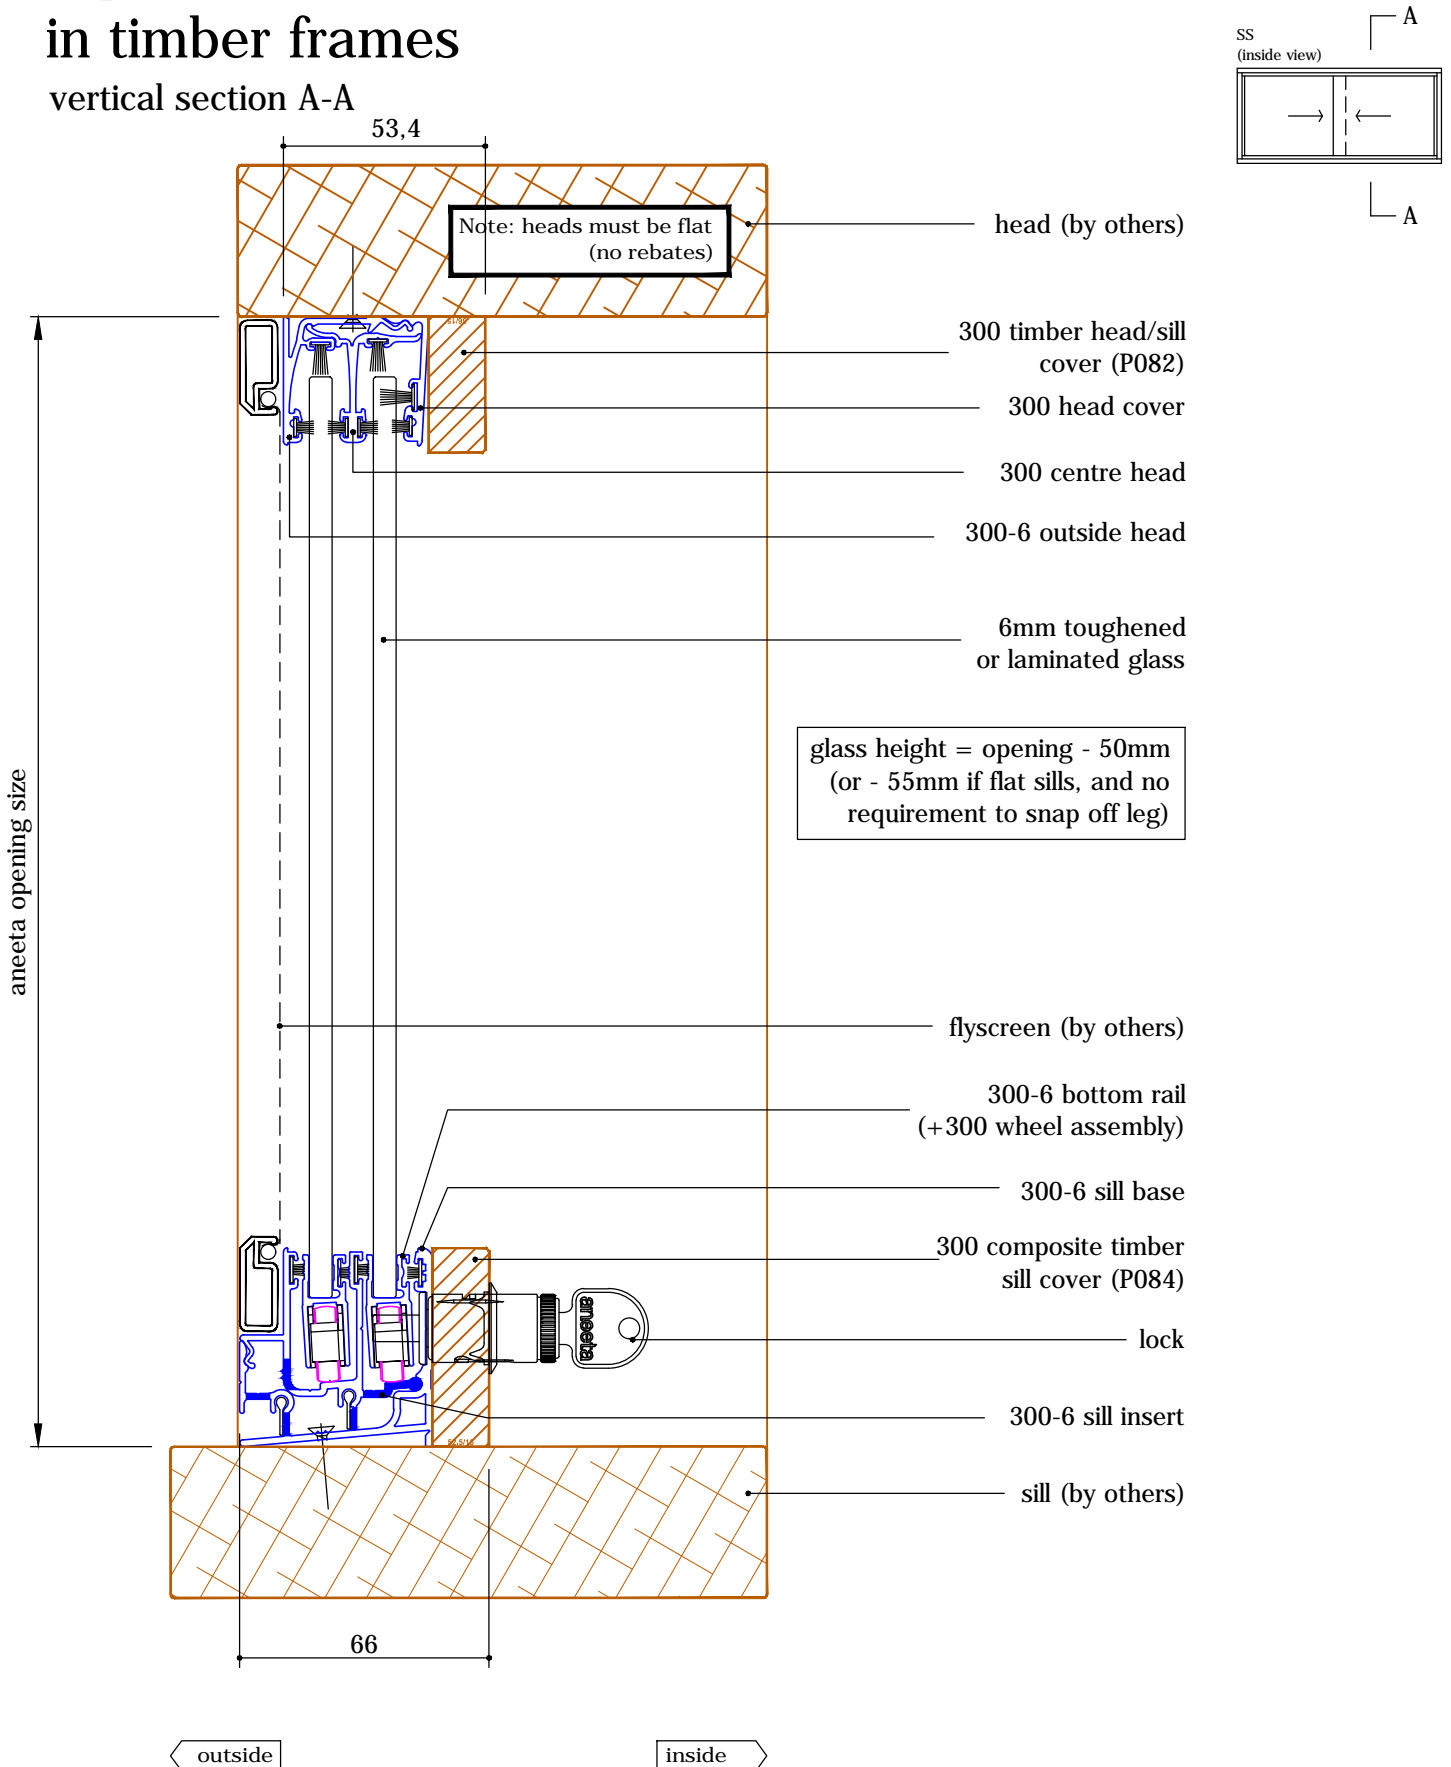

2 pane 6mm horizontal slider 300 series in timber frames

vertical section A-A

2 pane 6mm horizontal slider 300 series in timber frames

horizontal section B-B

2 pane 6mm horizontal slider 300 series in timber frames

vertical section A-A

2 pane 6mm horizontal slider 300 series
in timber frames
 horizontal section B-B

2 pane 6mm horizontal slider 300 series in timber frames

vertical section A-A

2 pane 6mm horizontal slider 300 series in timber frames

horizontal section B-B