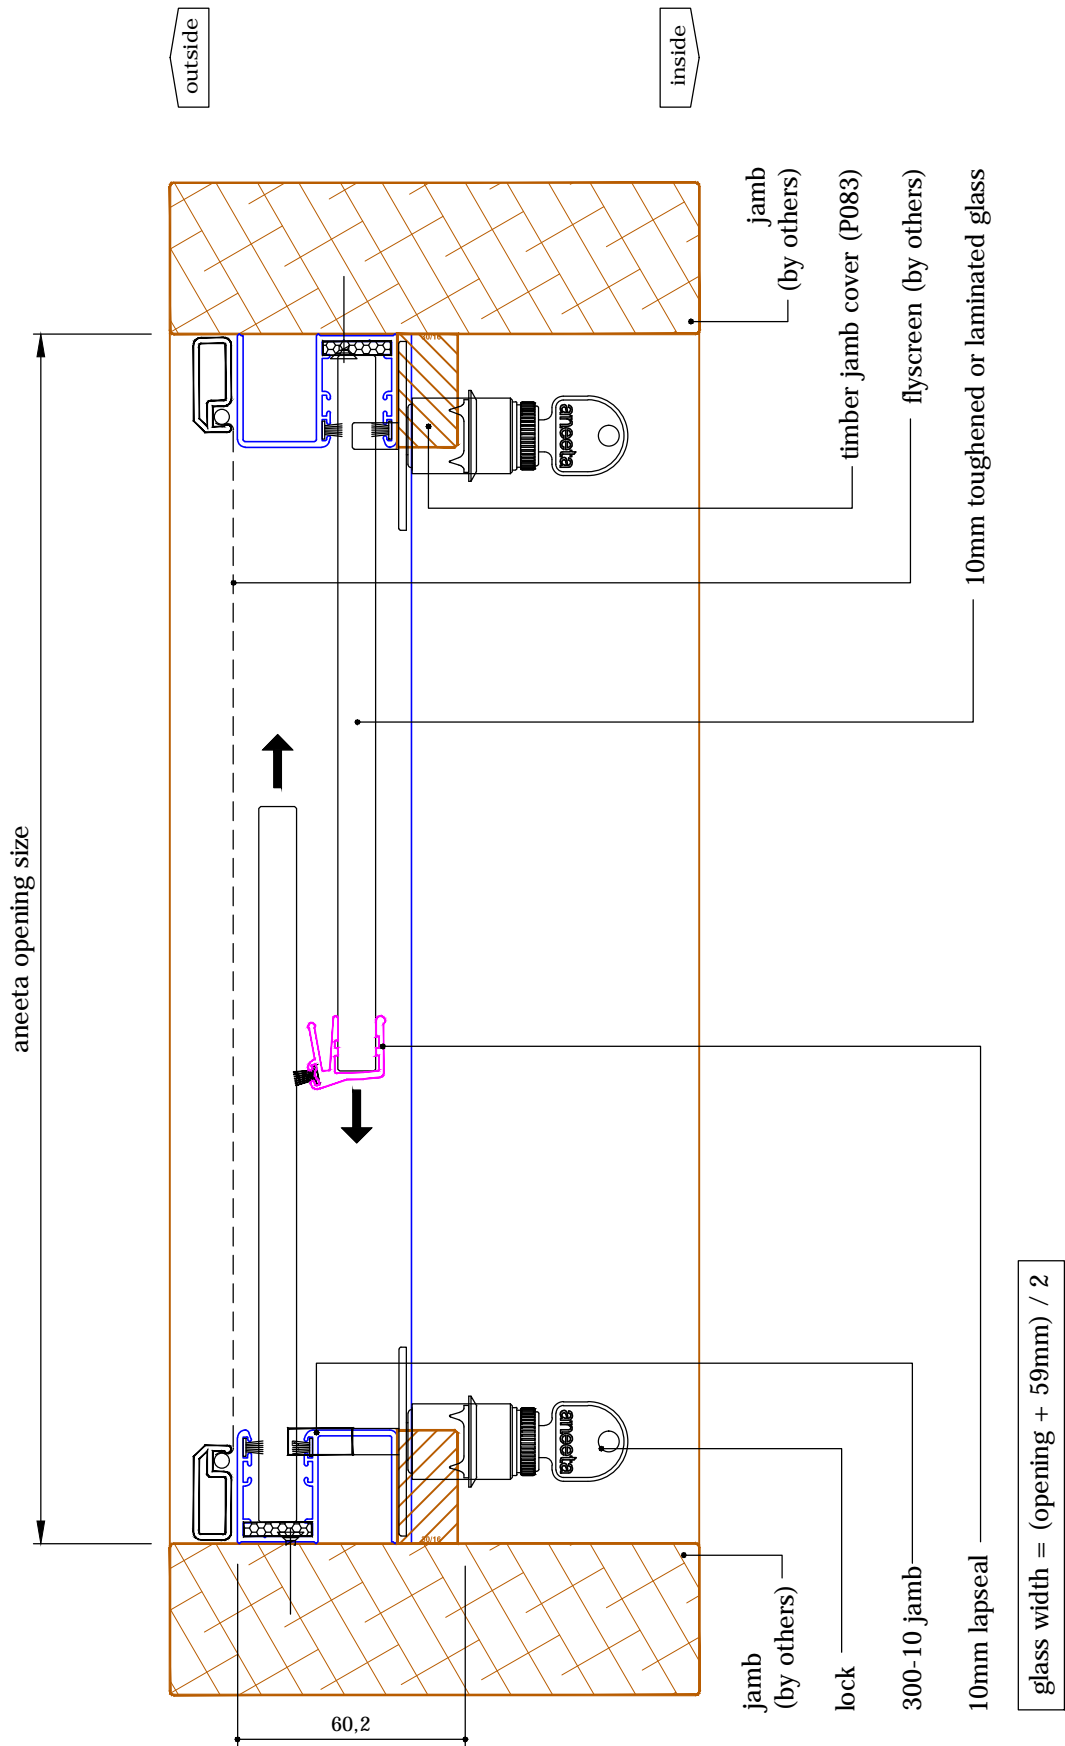

# 2 pane 10mm horizontal slider 300 series in timber frames

vertical section A-A

# 2 pane 10mm horizontal slider 300 series in timber frames horizontal section B-B

# 2 pane 10mm horizontal slider 300 series in timber frames

vertical section A-A

**2 pane 10mm horizontal slider 300 series**  
**in timber frames**  
 horizontal section B-B