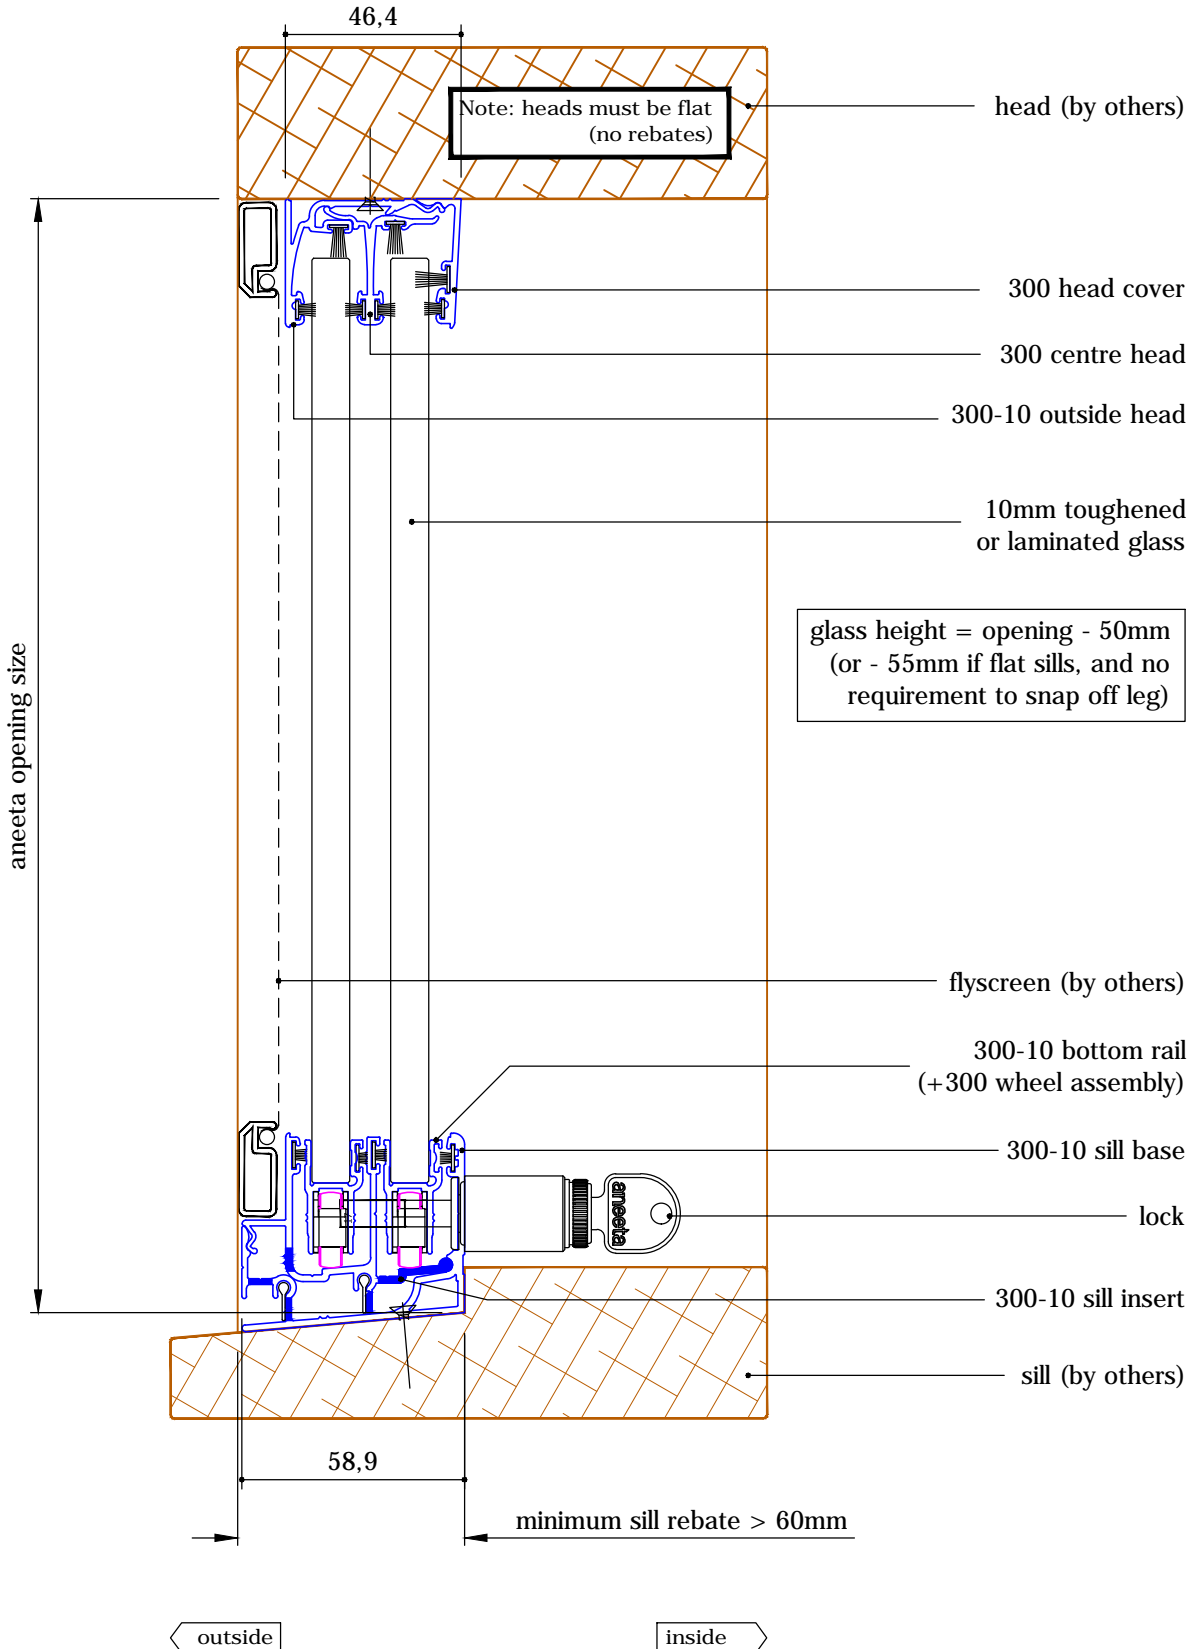

# 2 pane 10mm horizontal slider 300 series in timber frames

vertical section A-A

# 2 pane 10mm horizontal slider 300 series in timber frames horizontal section B-B

# 2 pane 10mm horizontal slider 300 series in timber frames

vertical section A-A

**2 pane 10mm horizontal slider 300 series**  
**in timber frames**  
 horizontal section B-B