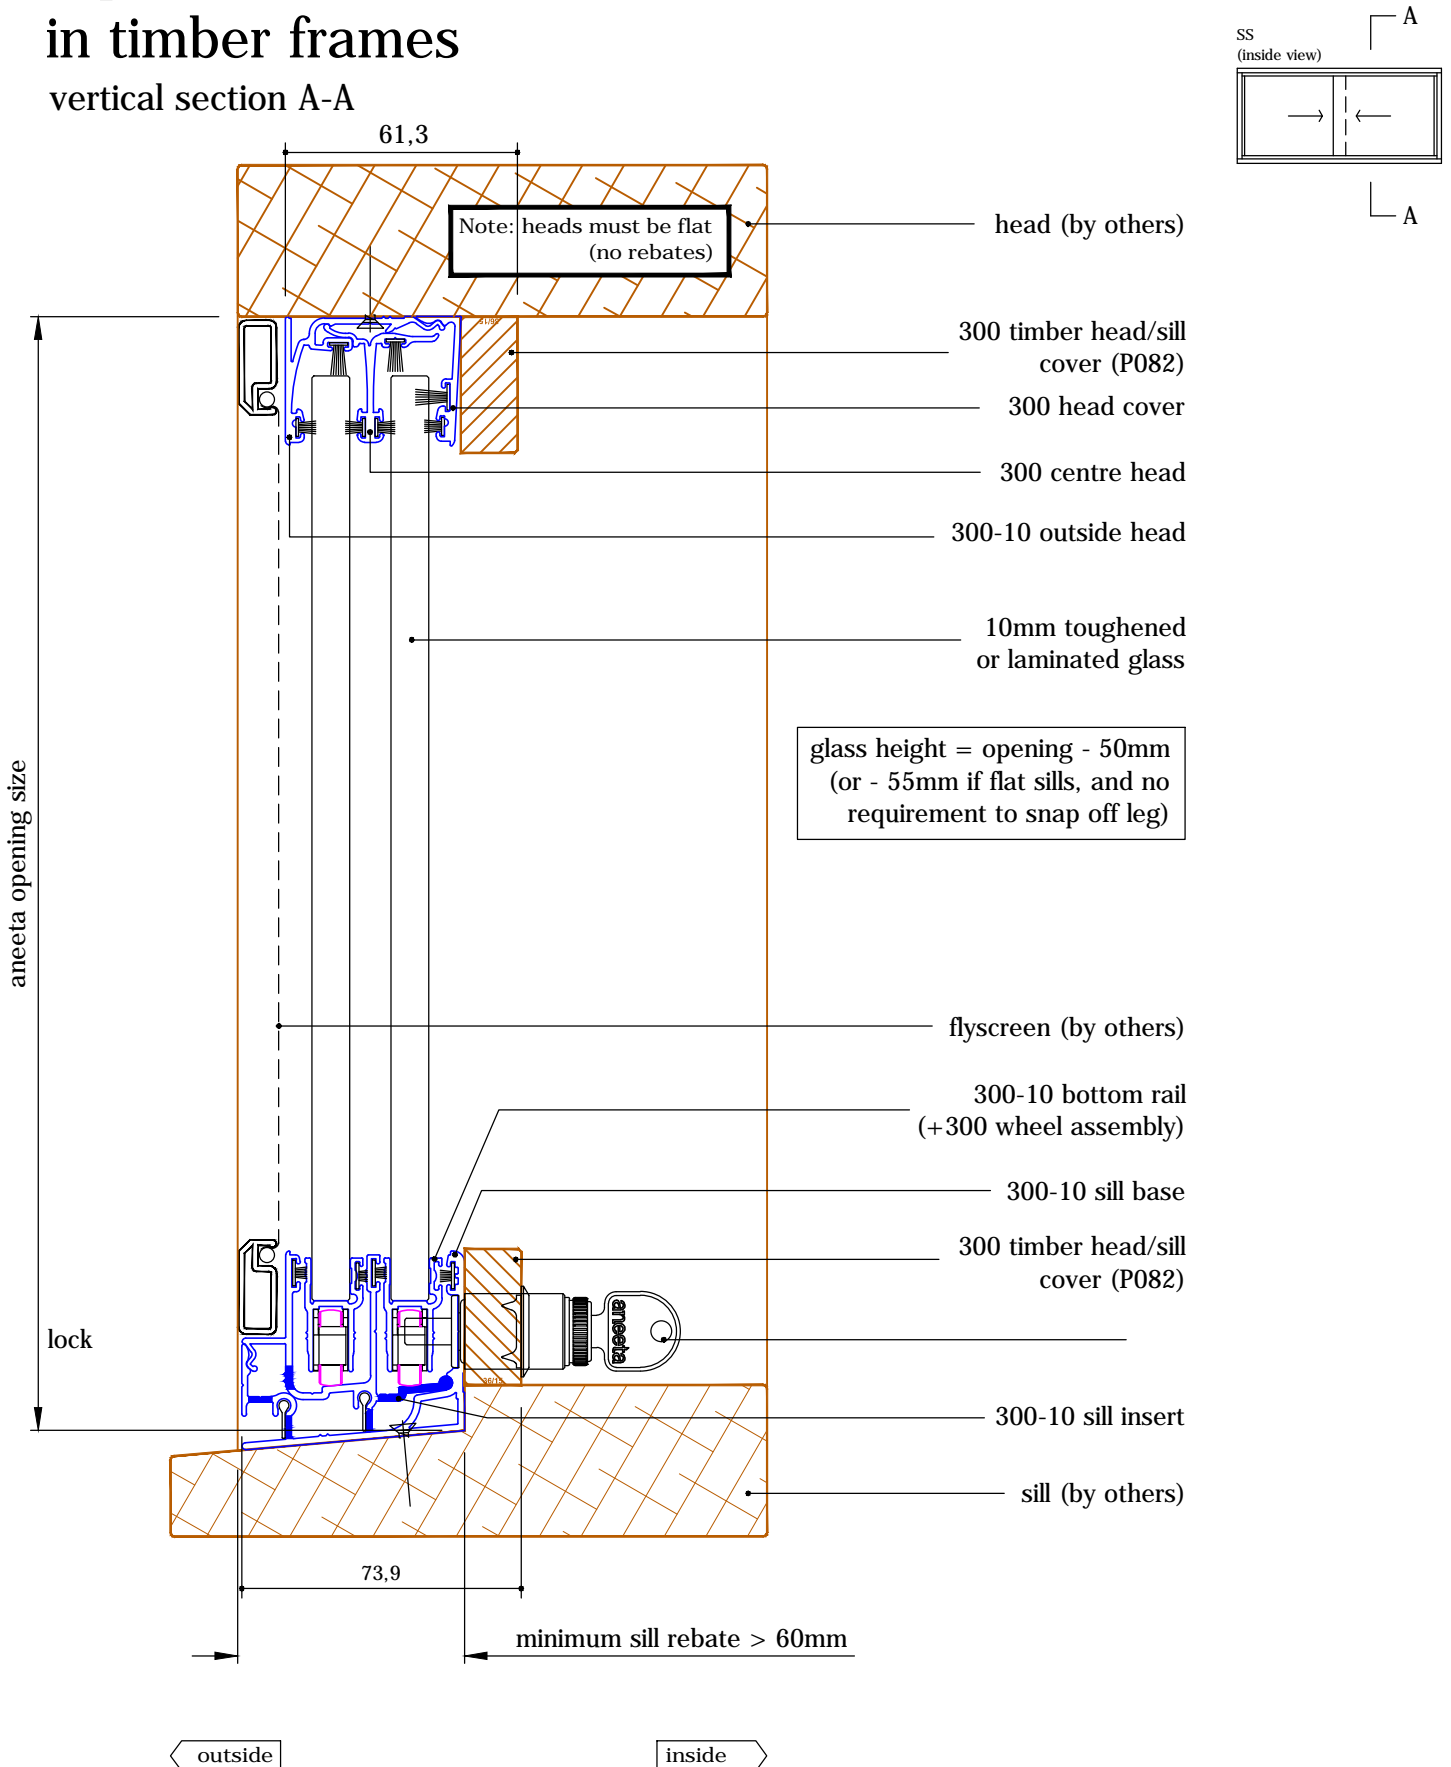

# 2 pane 10mm horizontal slider 300 series in timber frames

vertical section A-A

# 2 pane 10mm horizontal slider 300 series in timber frames horizontal section B-B

# 2 pane 10mm horizontal slider 300 series in timber frames

vertical section A-A

**2 pane 10mm horizontal slider 300 series**  
**in timber frames**  
 horizontal section B-B