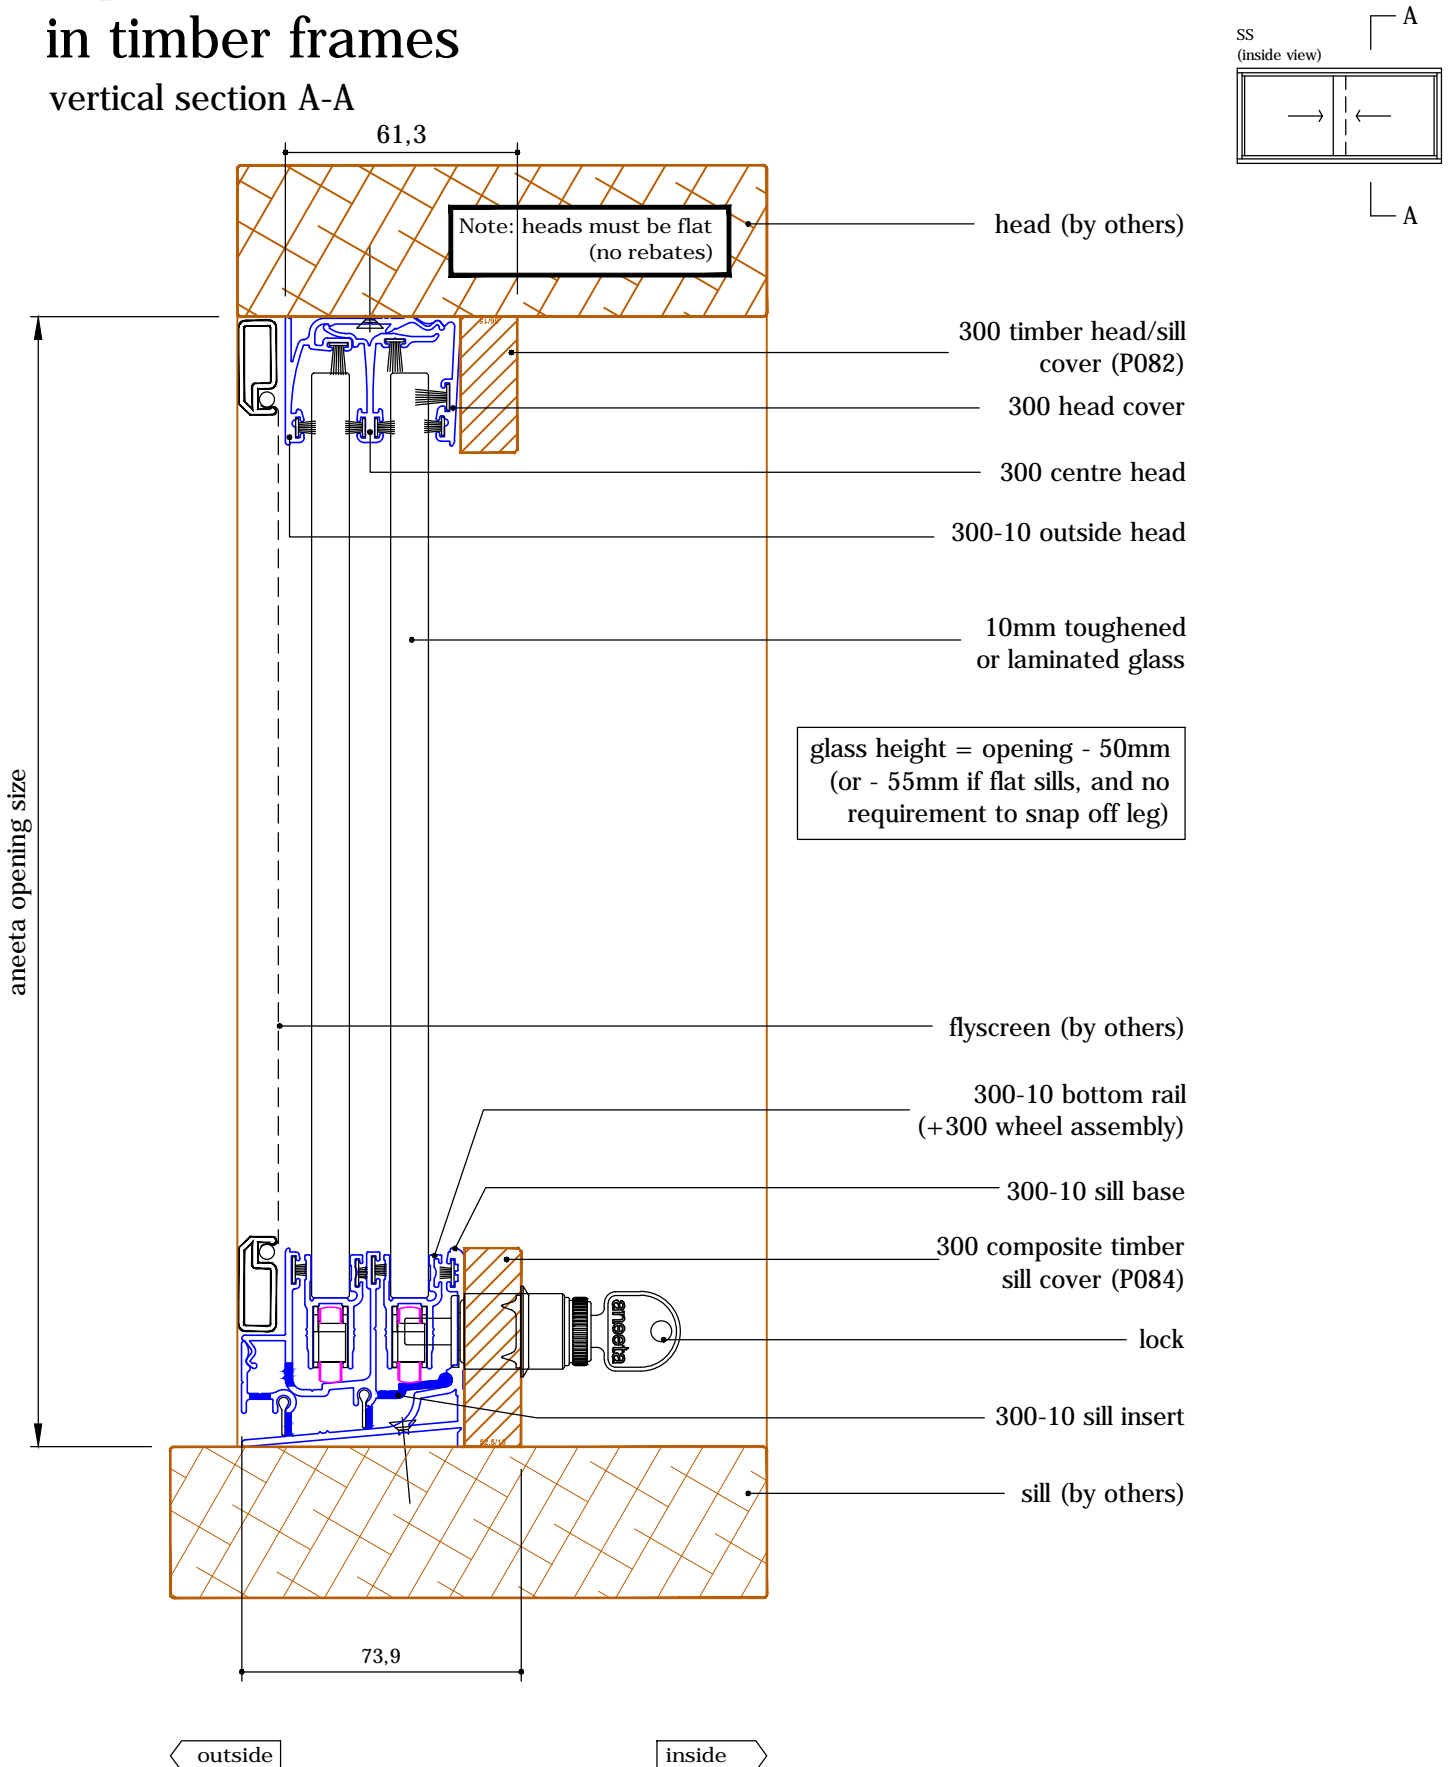

# 2 pane 10mm horizontal slider 300 series in timber frames

vertical section A-A

**2 pane 10mm horizontal slider 300 series**  
**in timber frames**  
 horizontal section B-B

# 2 pane 10mm horizontal slider 300 series in timber frames

vertical section A-A