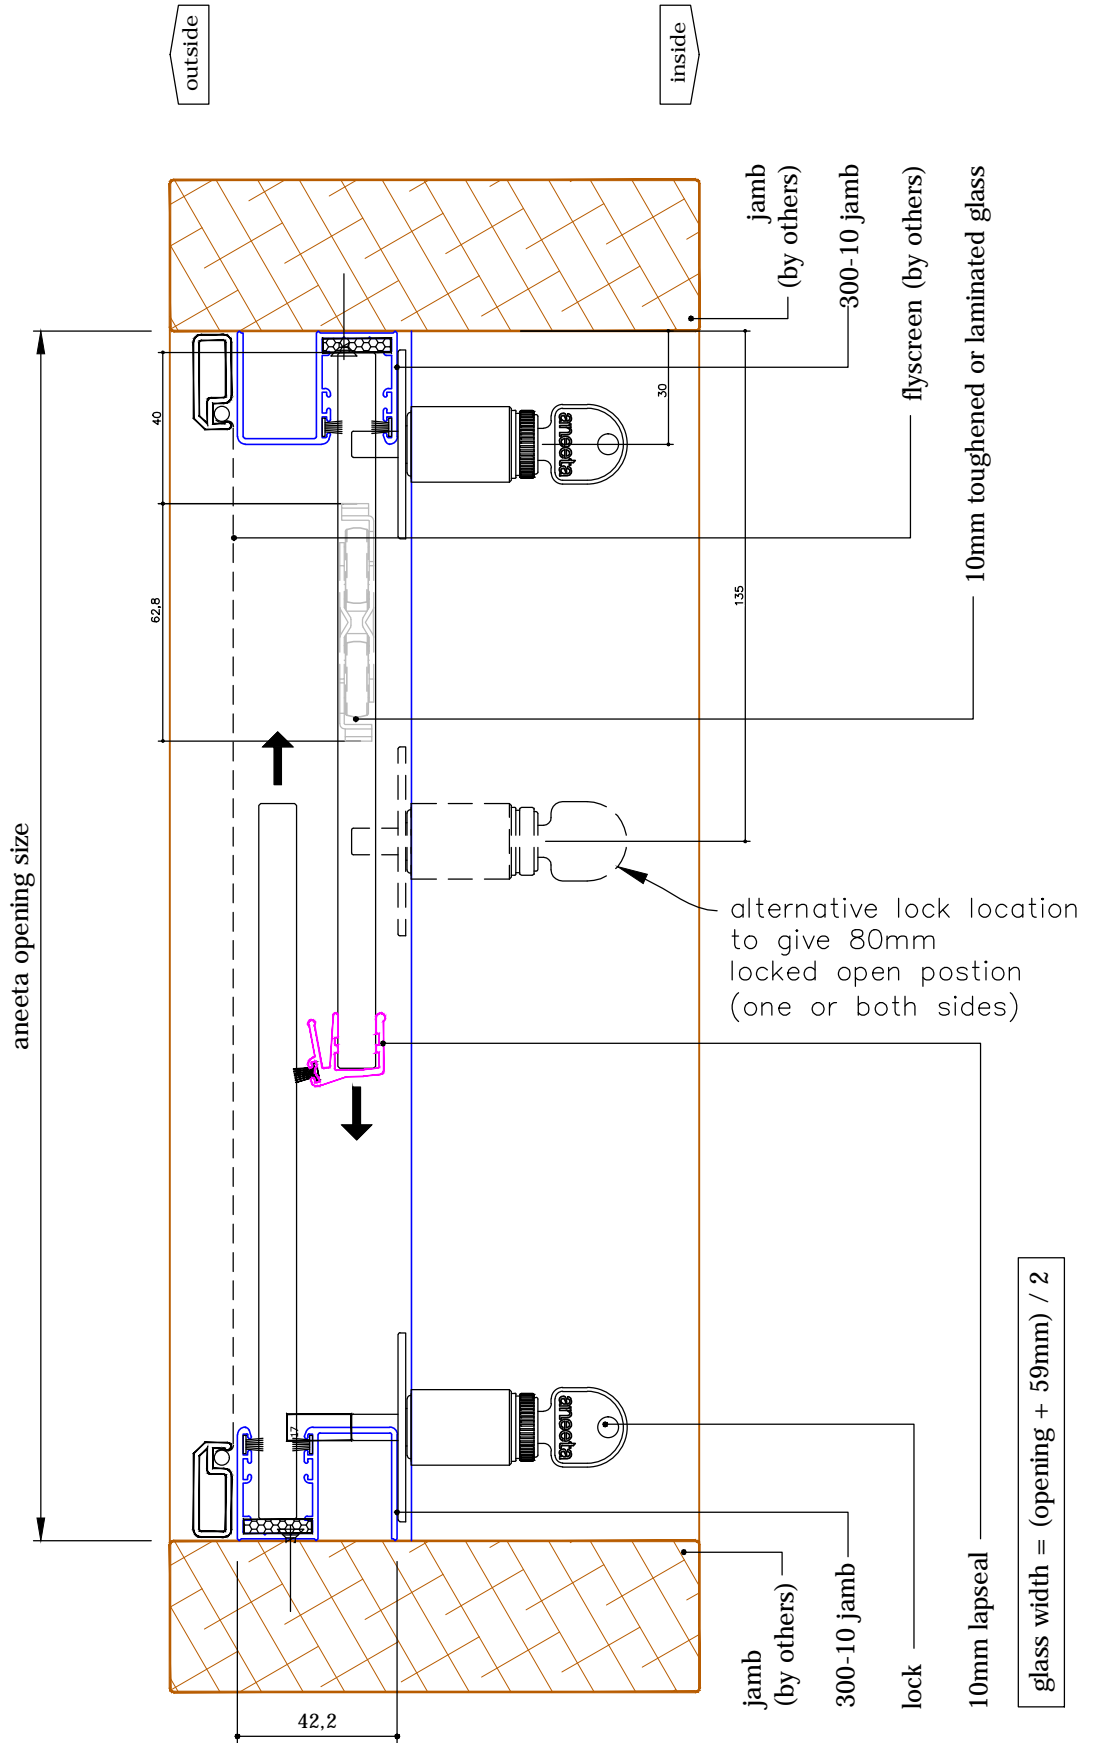

# 2 pane 10mm horizontal slider 300 series in timber frames

vertical section A-A

# 2 pane 10mm horizontal slider 300 series in timber frames horizontal section B-B

# 2 pane 10mm horizontal slider 300 series in timber frames

vertical section A-A

**2 pane 10mm horizontal slider 300 series**  
**in timber frames**  
 horizontal section B-B