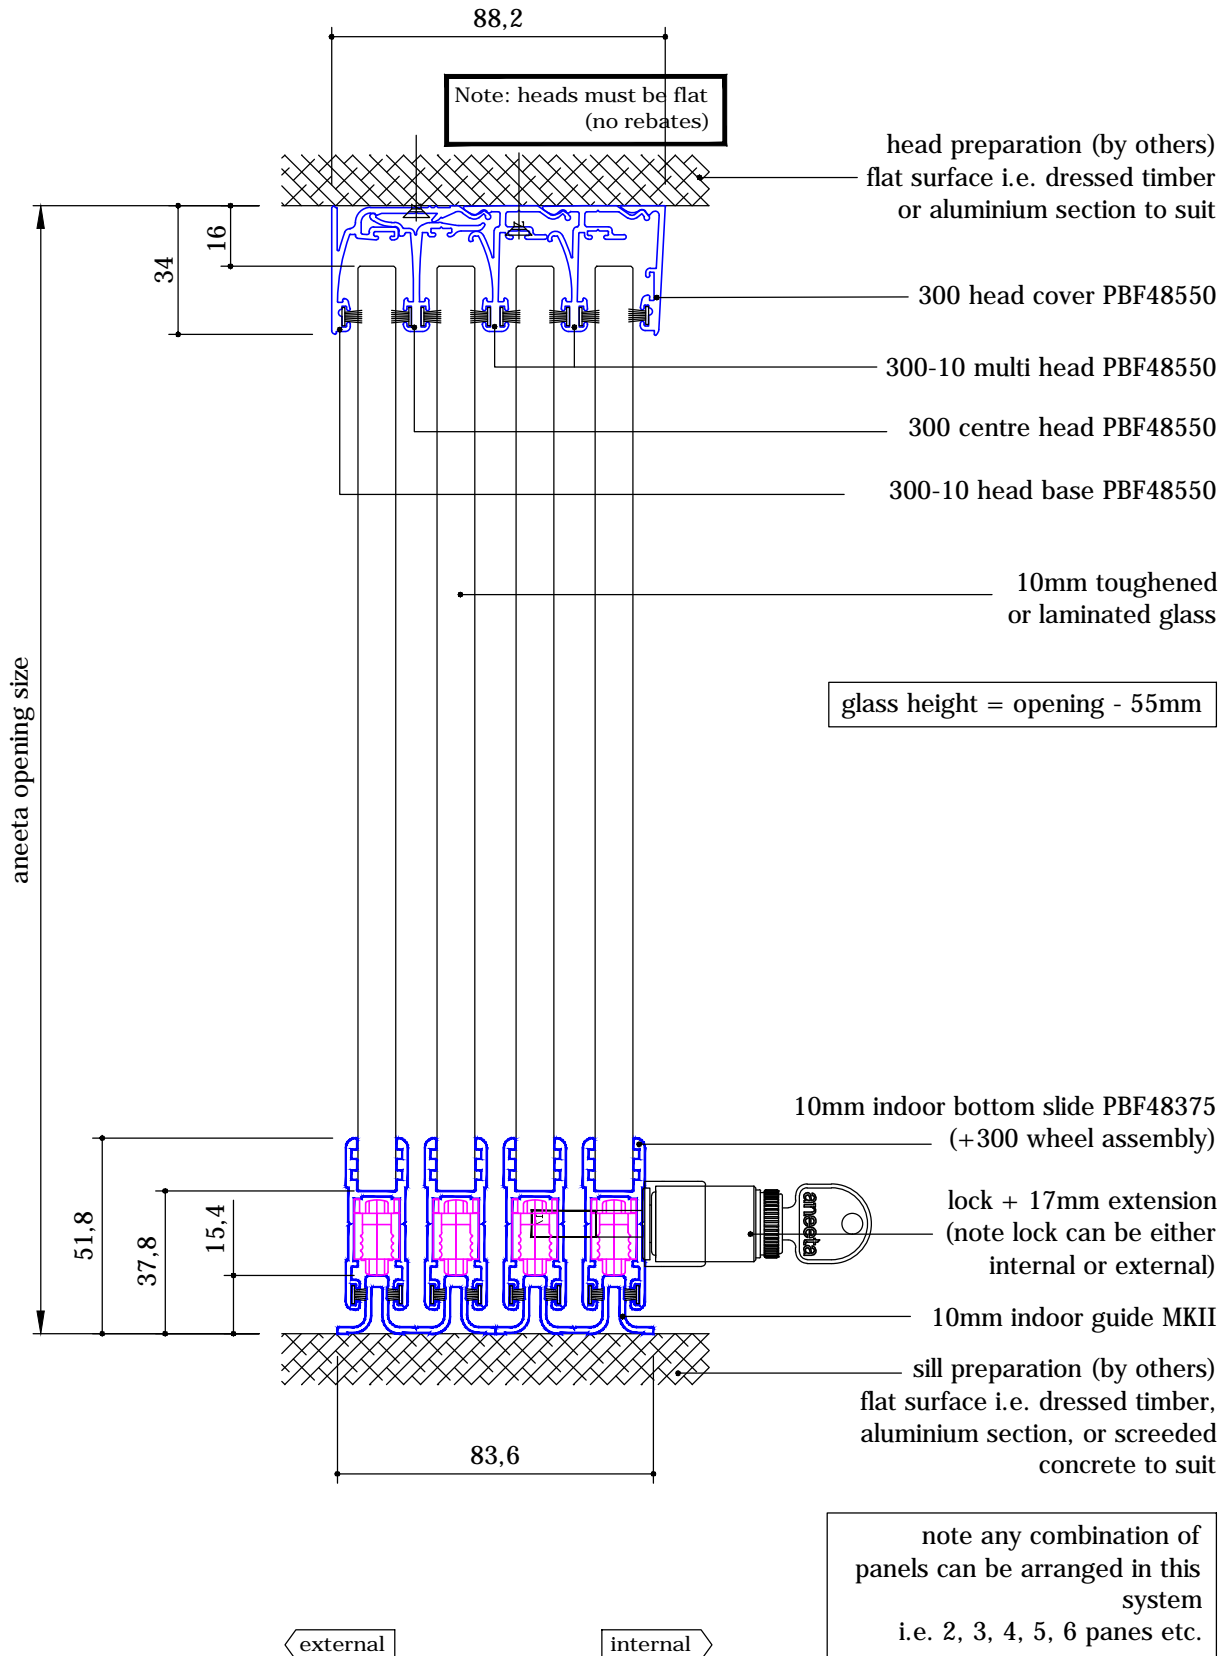

# 4 pane 10mm horizontal slider ID series

vertical section A-A

**INTERNAL USE ONLY**

# 4 pane 10mm horizontal slider ID series

horizontal section B-B

**INTERNAL USE ONLY**