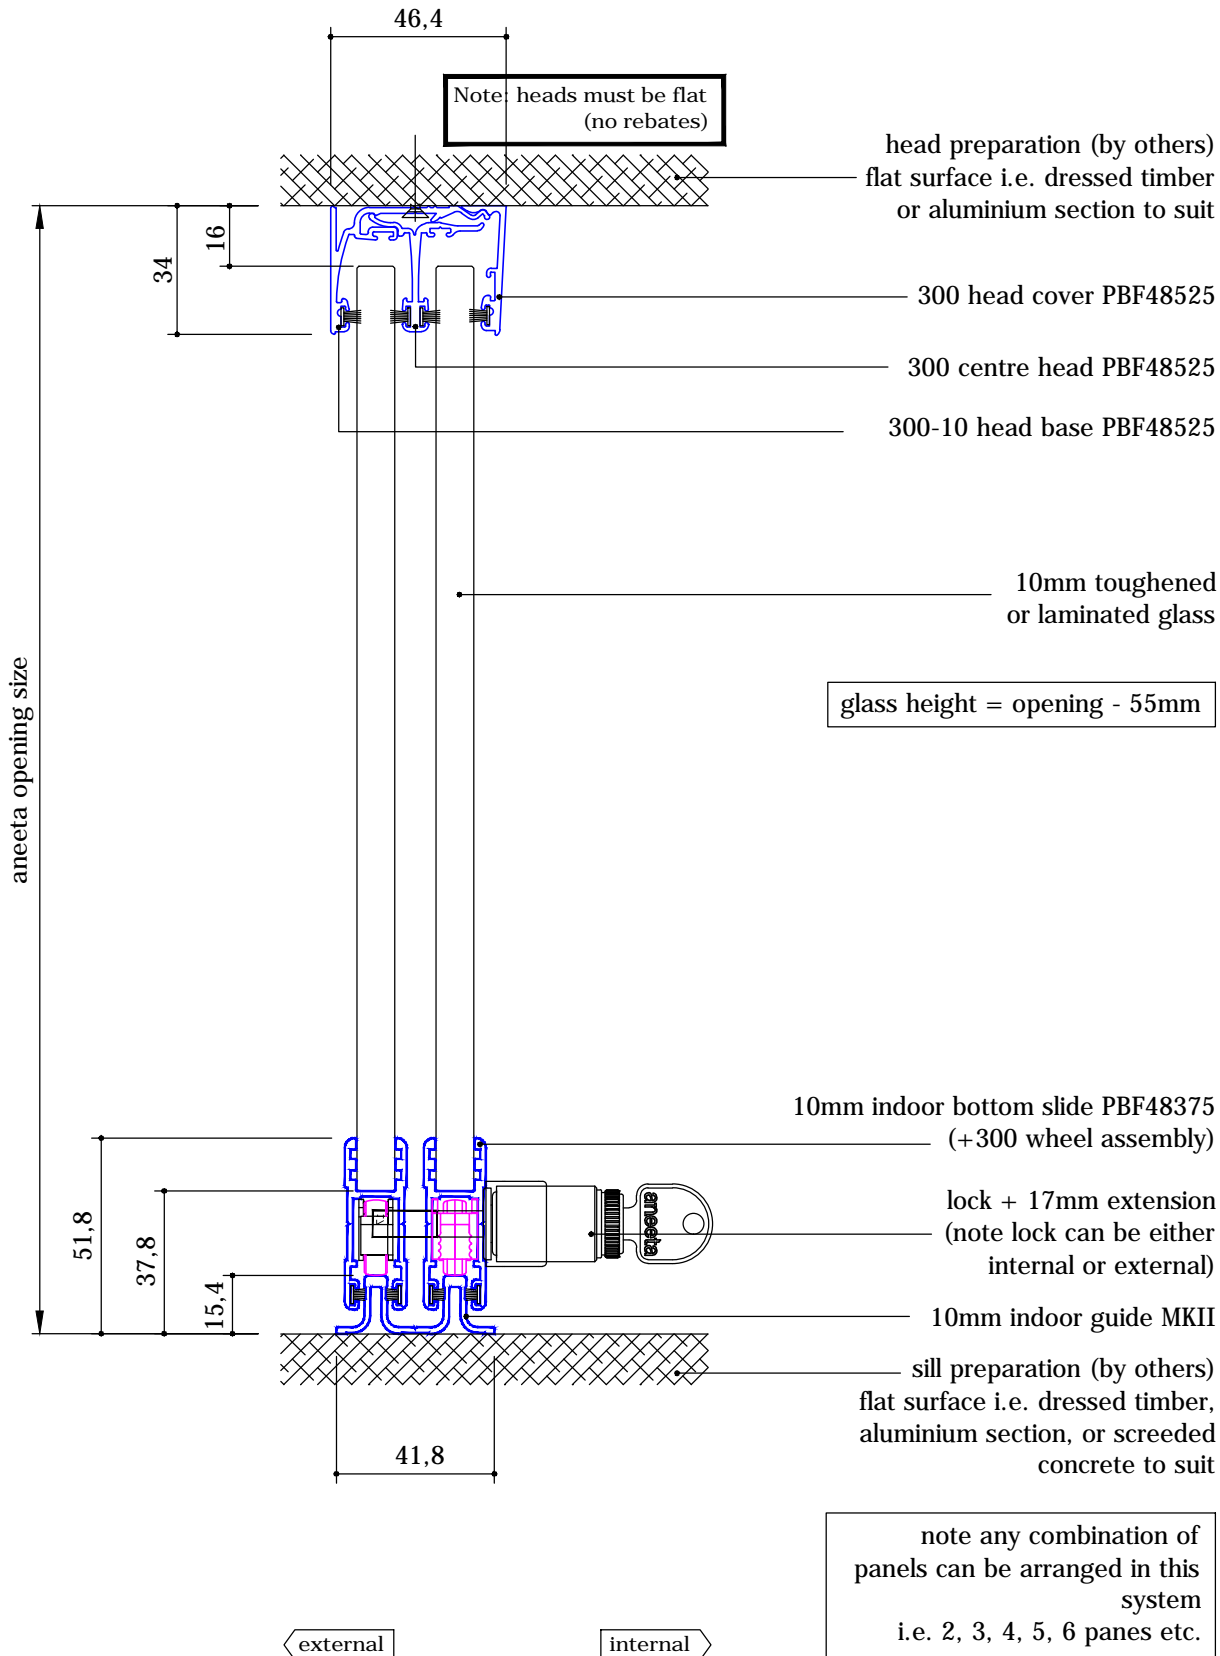

# 2 pane 10mm horizontal slider ID series

vertical section A-A

**INTERNAL USE ONLY**

# 2 pane 10mm horizontal slider ID series

horizontal section B-B  
**INTERNAL USE ONLY**