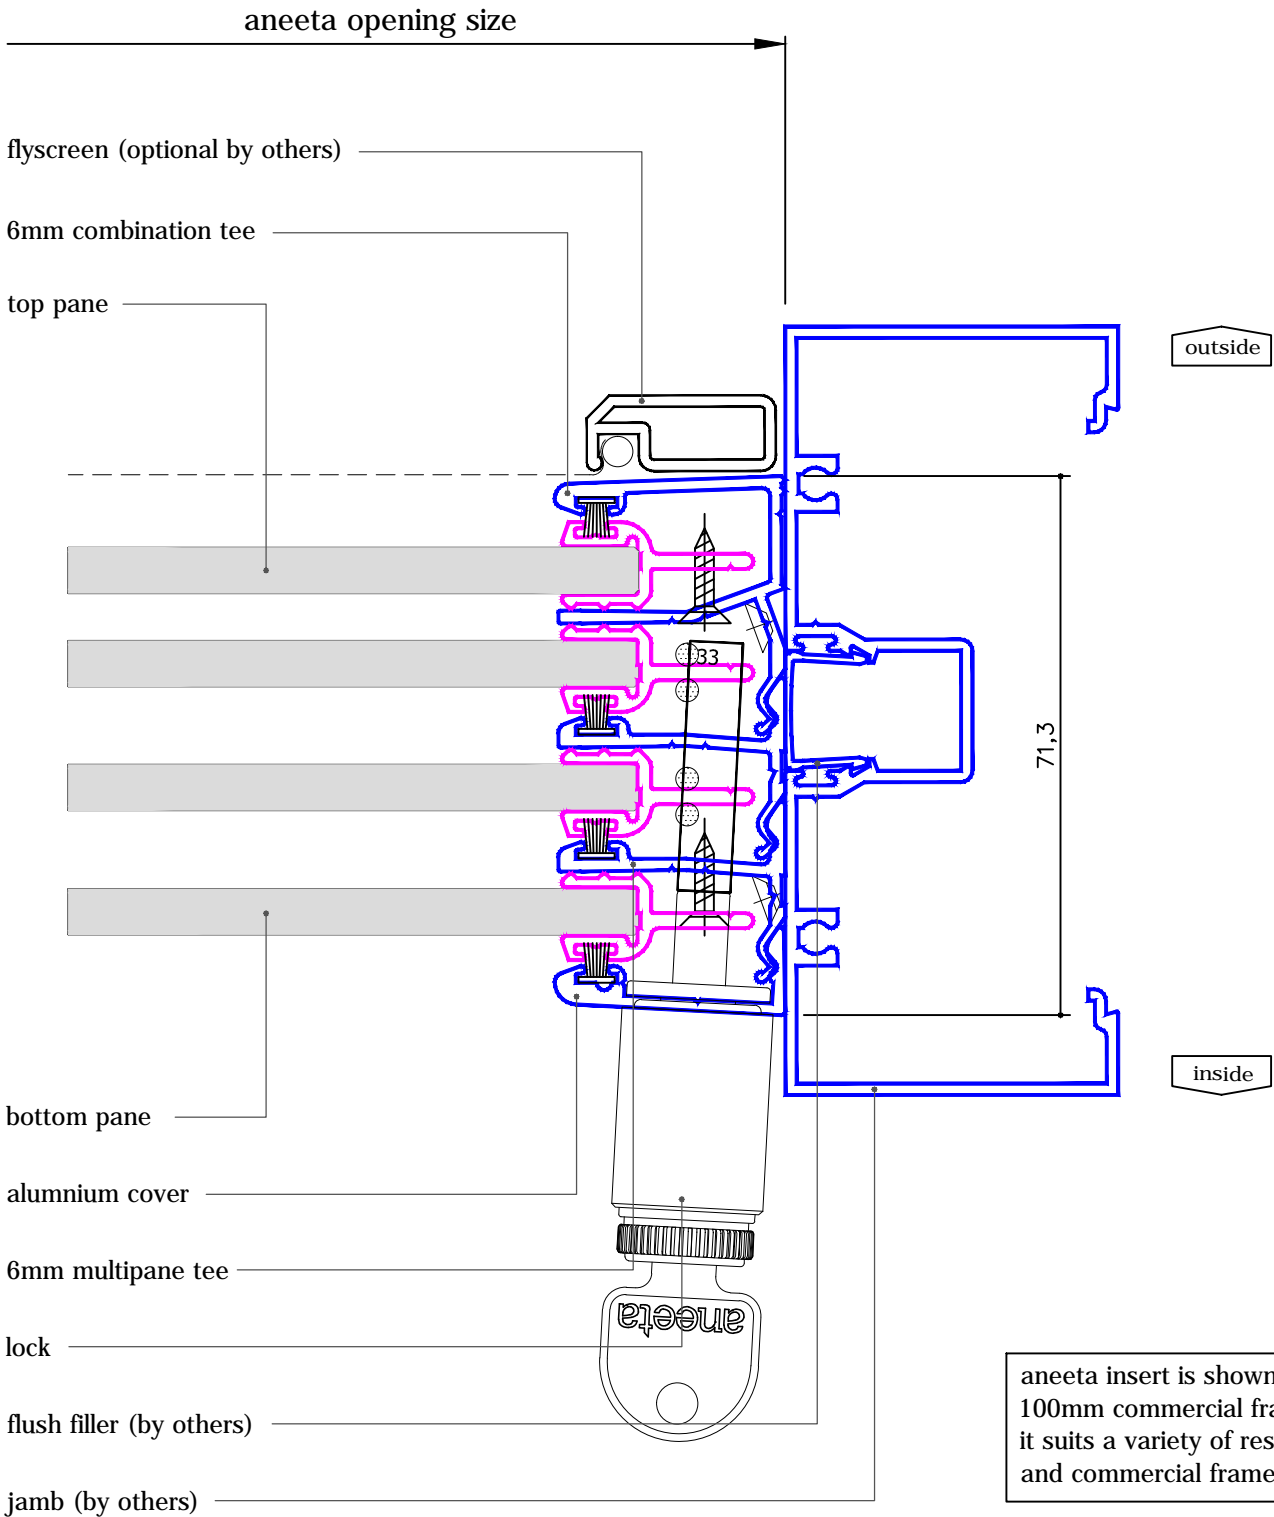

4 pane 6mm sashless double hung in aluminium frames

with aluminium covers
 vertical section A-A

A
 FSuSdF
 (outside view)

A
 FSdSuF
 Alternative Option

SFSF
 Alternative Option

FSFS
 Alternative Option

SFFS
 Alternative Option

aneeta insert is shown here in 100mm commercial framing but it suits a variety of residential and commercial frame types

4 pane 6mm sashless double hung in aluminium frames

with aluminium covers
 horizontal section B-B

glass width = opening - 40mm

aneeta insert is shown here in 100mm commercial framing but it suits a variety of residential and commercial frame types