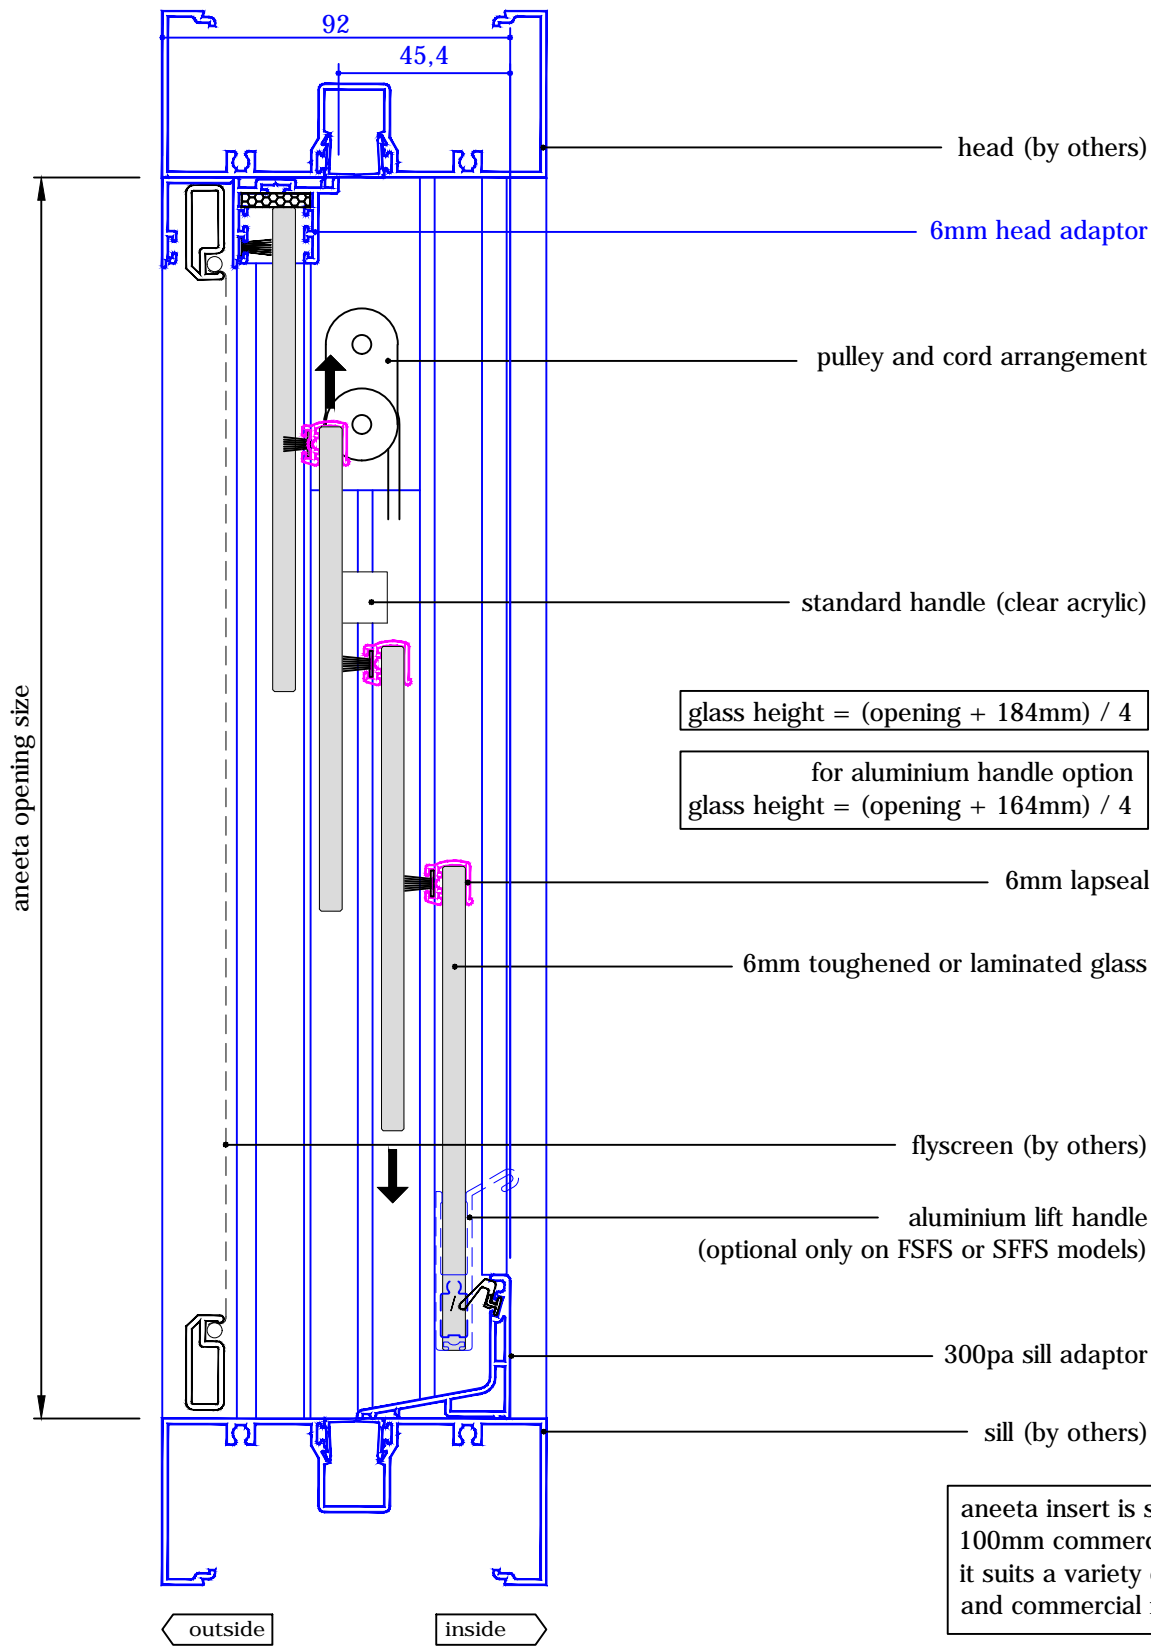

4 pane 6mm sashless double hung in aluminium frames

with aluminium covers
 vertical section A-A

A
 FSuSdF
 (outside view)

A
 FSdSuF
 Alternative Option

SFSF
 Alternative Option

FSFS
 Alternative Option

SFFS
 Alternative Option

aneeta insert is shown here in 100mm commercial framing but it suits a variety of residential and commercial frame types

4 pane 6mm sashless double hung in aluminium frames

with aluminium covers
 horizontal section B-B

glass width = opening - 40mm

aneeta insert is shown here in 100mm commercial framing but it suits a variety of residential and commercial frame types