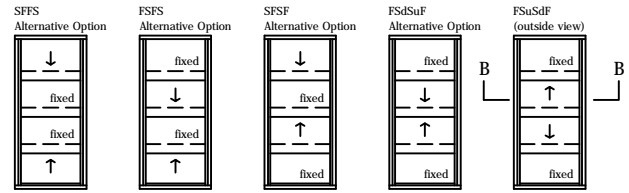

4 pane 6mm sashless double hung in aluminium frames

with aluminium covers
 vertical section A-A

A
 FSuSdF
 (outside view)

A
 FSdSuF
 Alternative Option

SFSF
 Alternative Option

FSFS
 Alternative Option

SFFS
 Alternative Option

aneeta insert is shown here in 100mm commercial framing but it suits a variety of residential and commercial frame types

4 pane 6mm sashless double hung in aluminium frames

with aluminium covers
 horizontal section B-B

glass width = opening - 40mm

aneeta insert is shown here in 100mm commercial framing but it suits a variety of residential and commercial frame types