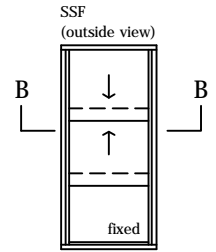

3 pane 6-10mm sashless double hung in aluminium frames

with aluminium covers
vertical section A-A

3 pane 6-10mm sashless double hung in aluminium frames

with aluminium covers
 horizontal section B-B

glass width = opening - 40mm

aneeta insert is shown here in 100mm commercial framing but it suits a variety of residential and commercial frame types