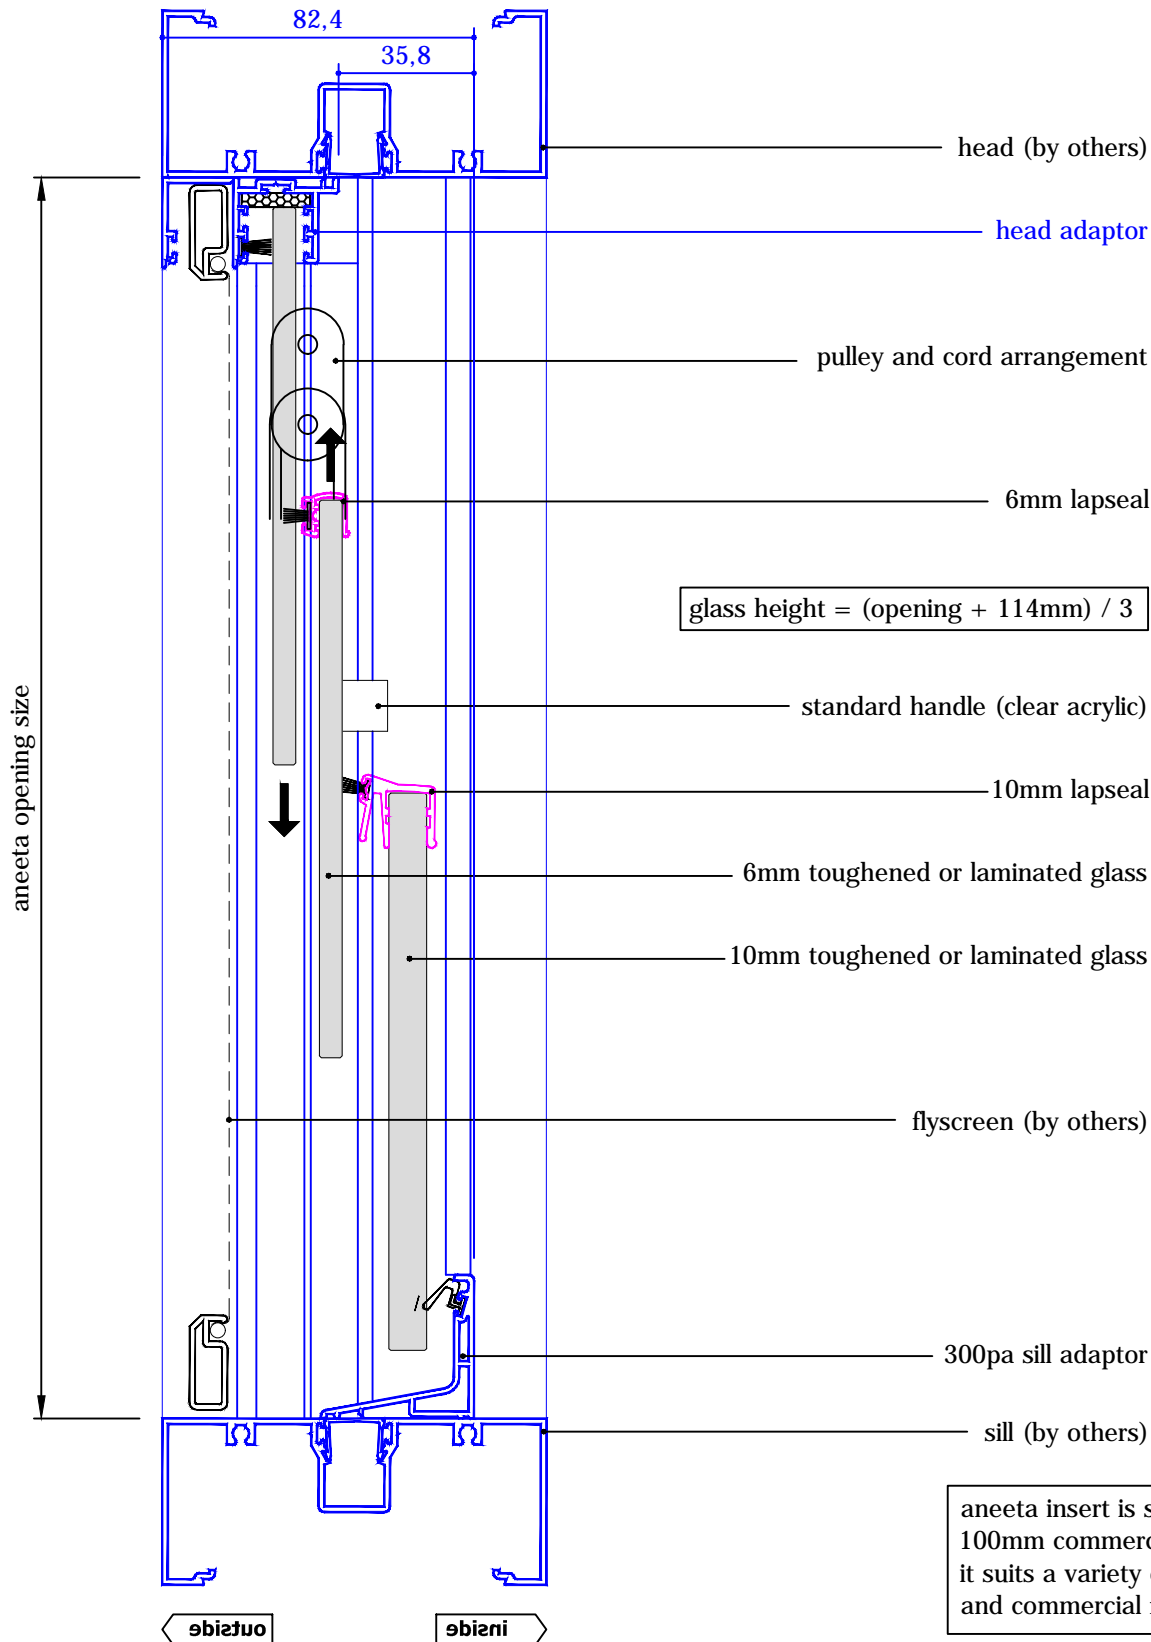

3 pane 6-10mm sashless double hung in aluminium frames

with aluminium covers
vertical section A-A

3 pane 6-10mm sashless double hung in aluminium frames

with aluminium covers
 horizontal section B-B

glass width = opening - 40mm

aneeta insert is shown here in 100mm commercial framing but it suits a variety of residential and commercial frame types