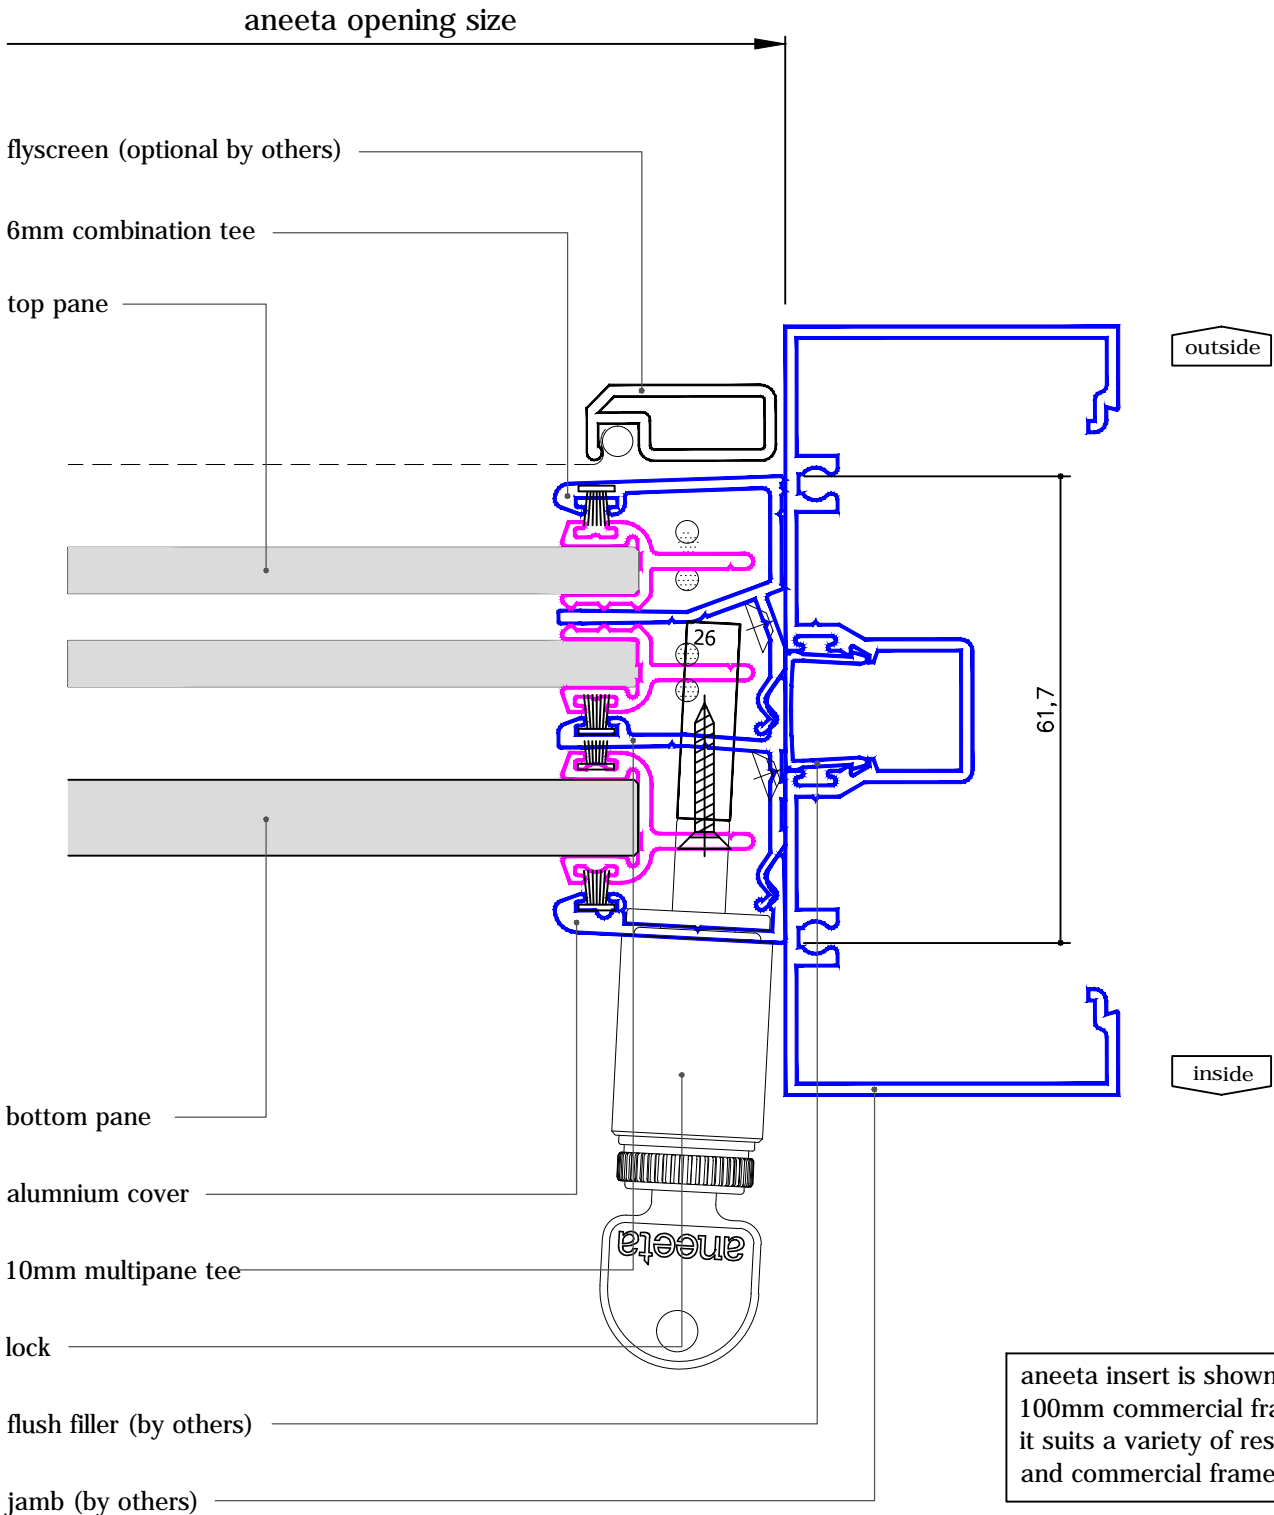

3 pane 6-10mm sashless double hung in aluminium frames

with aluminium covers
vertical section A-A

3 pane 6-10mm sashless double hung in aluminium frames

with aluminium covers
 horizontal section B-B

glass width = opening - 40mm

aneeta insert is shown here in 100mm commercial framing but it suits a variety of residential and commercial frame types