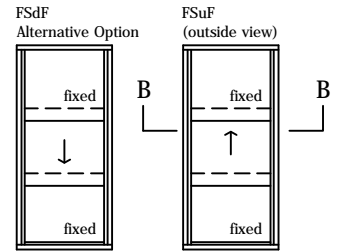

# 3 pane servery 6-10mm sashless double hung in alum frames (middle pane moving - medium box)

with aluminium covers  
vertical section A-A

A  
FSuF  
(outside view)

A  
FSdF  
Alternative Option

aneeta insert is shown here in 100mm commercial framing but it suits a variety of residential and commercial frame types

# 3 pane servery 6-10mm sashless double hung in alum frames (middle pane moving - medium box)

with aluminium covers  
horizontal section B-B

glass width = opening - 110mm

# 3 pane servery 6-10mm sashless double hung in alum frames (middle pane moving - large box)

with aluminium covers  
vertical section A-A

A  
FSuF  
(outside view)

A  
FSdF  
Alternative Option

aneeta insert is shown here in 100mm commercial framing but it suits a variety of residential and commercial frame types

# 3 pane servery 6-10mm sashless double hung in alum frames (middle pane moving - large box)

with aluminium covers  
horizontal section B-B

glass width = opening - 130mm