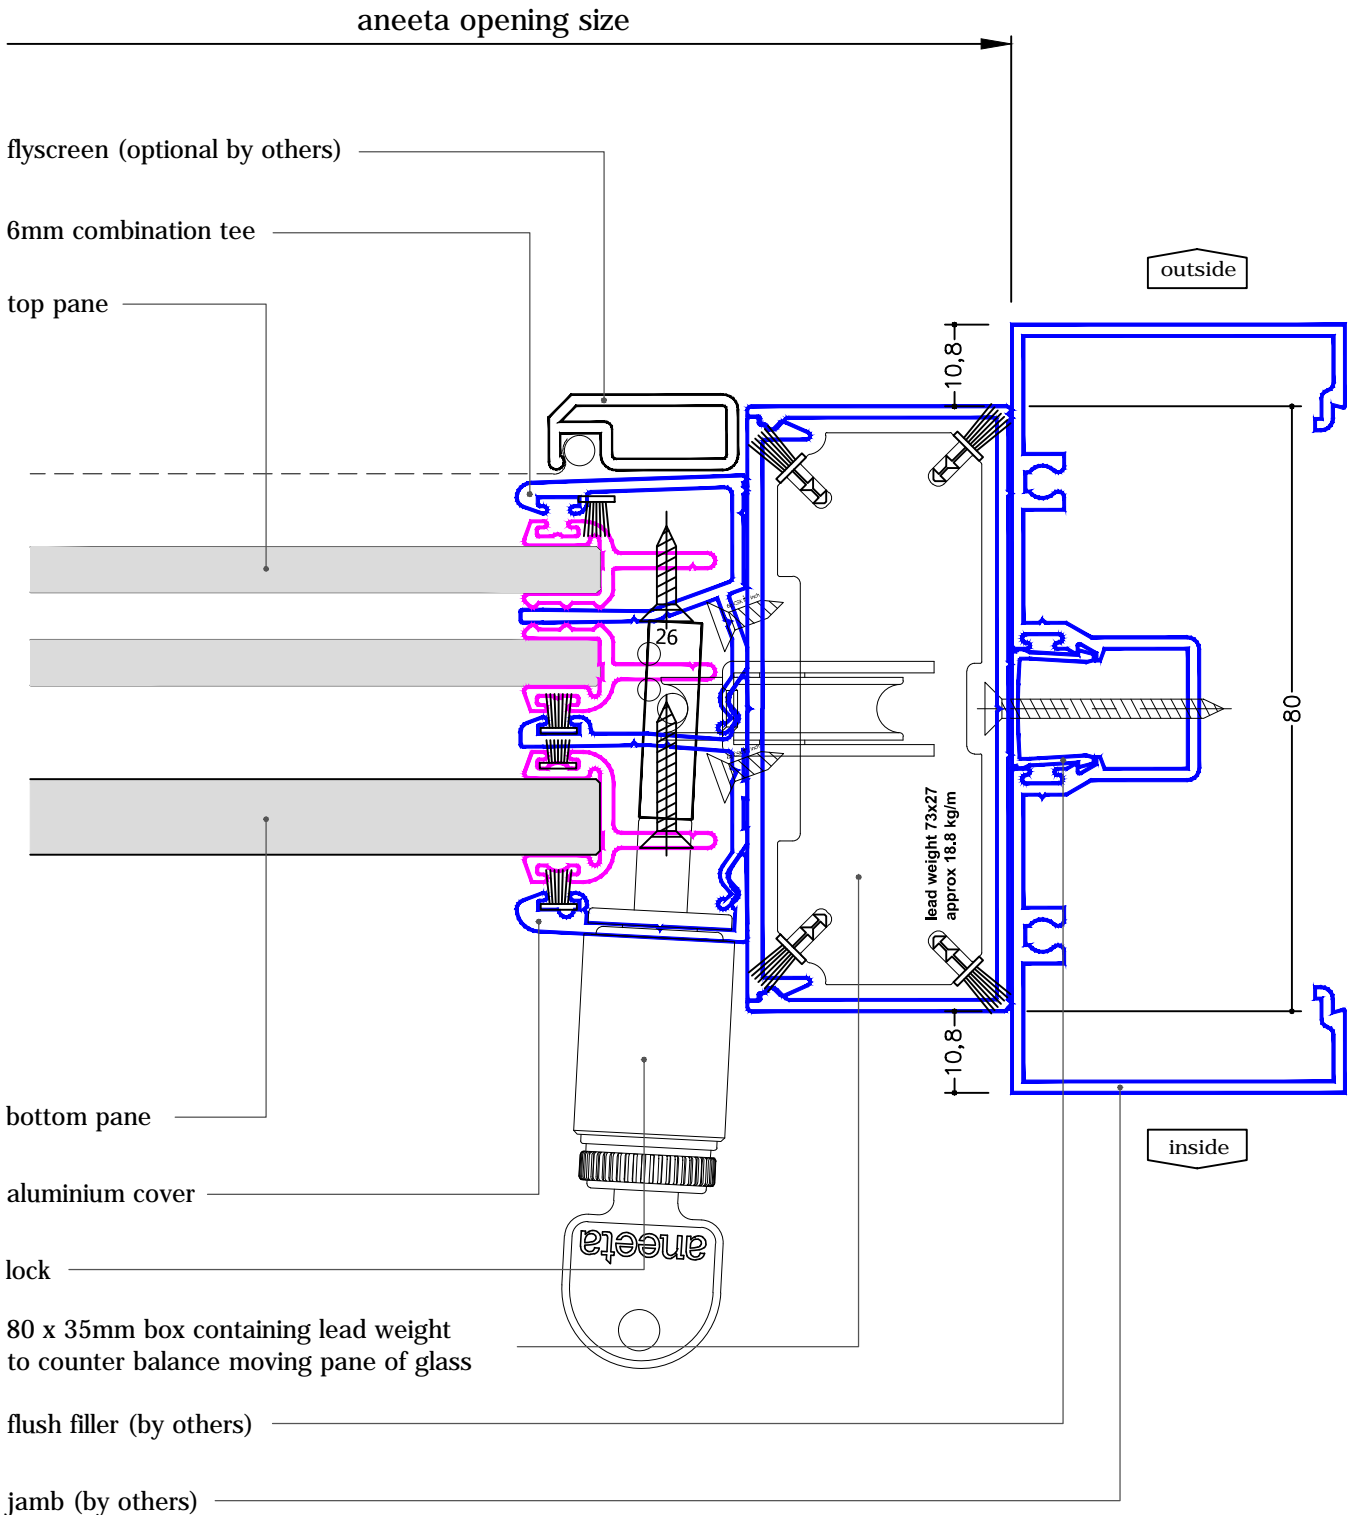

# 3 pane servery 6-10mm sashless double hung in alum frames (middle pane moving - medium box)

with aluminium covers  
vertical section A-A

A  
FSuF  
(outside view)

A  
FSdF  
Alternative Option

aneeta insert is shown here in 100mm commercial framing but it suits a variety of residential and commercial frame types

# 3 pane servery 6-10mm sashless double hung in alum frames (middle pane moving - medium box)

with aluminium covers  
horizontal section B-B

glass width = opening - 110mm

# 3 pane servery 6-10mm sashless double hung in alum frames (middle pane moving - large box)

with aluminium covers  
horizontal section B-B

glass width = opening - 130mm

# 3 pane servery 6-10mm sashless double hung in alum frames (middle pane moving - extra large box)

with aluminium covers  
horizontal section B-B

glass width = opening - 192mm