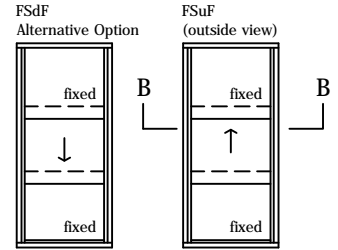

# 3 pane servery 6-10mm sashless double hung in alum frames (middle pane moving - medium box)

with aluminium covers  
horizontal section B-B

glass width = opening - 110mm

# 3 pane servery 6-10mm sashless double hung in alum frames (middle pane moving - large box)

with aluminium covers  
vertical section A-A

A  
FSuF  
(outside view)

A  
FSdF  
Alternative Option

aneeta insert is shown here in 100mm commercial framing but it suits a variety of residential and commercial frame types

# 3 pane servery 6-10mm sashless double hung in alum frames (middle pane moving - large box)

with aluminium covers  
horizontal section B-B

glass width = opening - 130mm