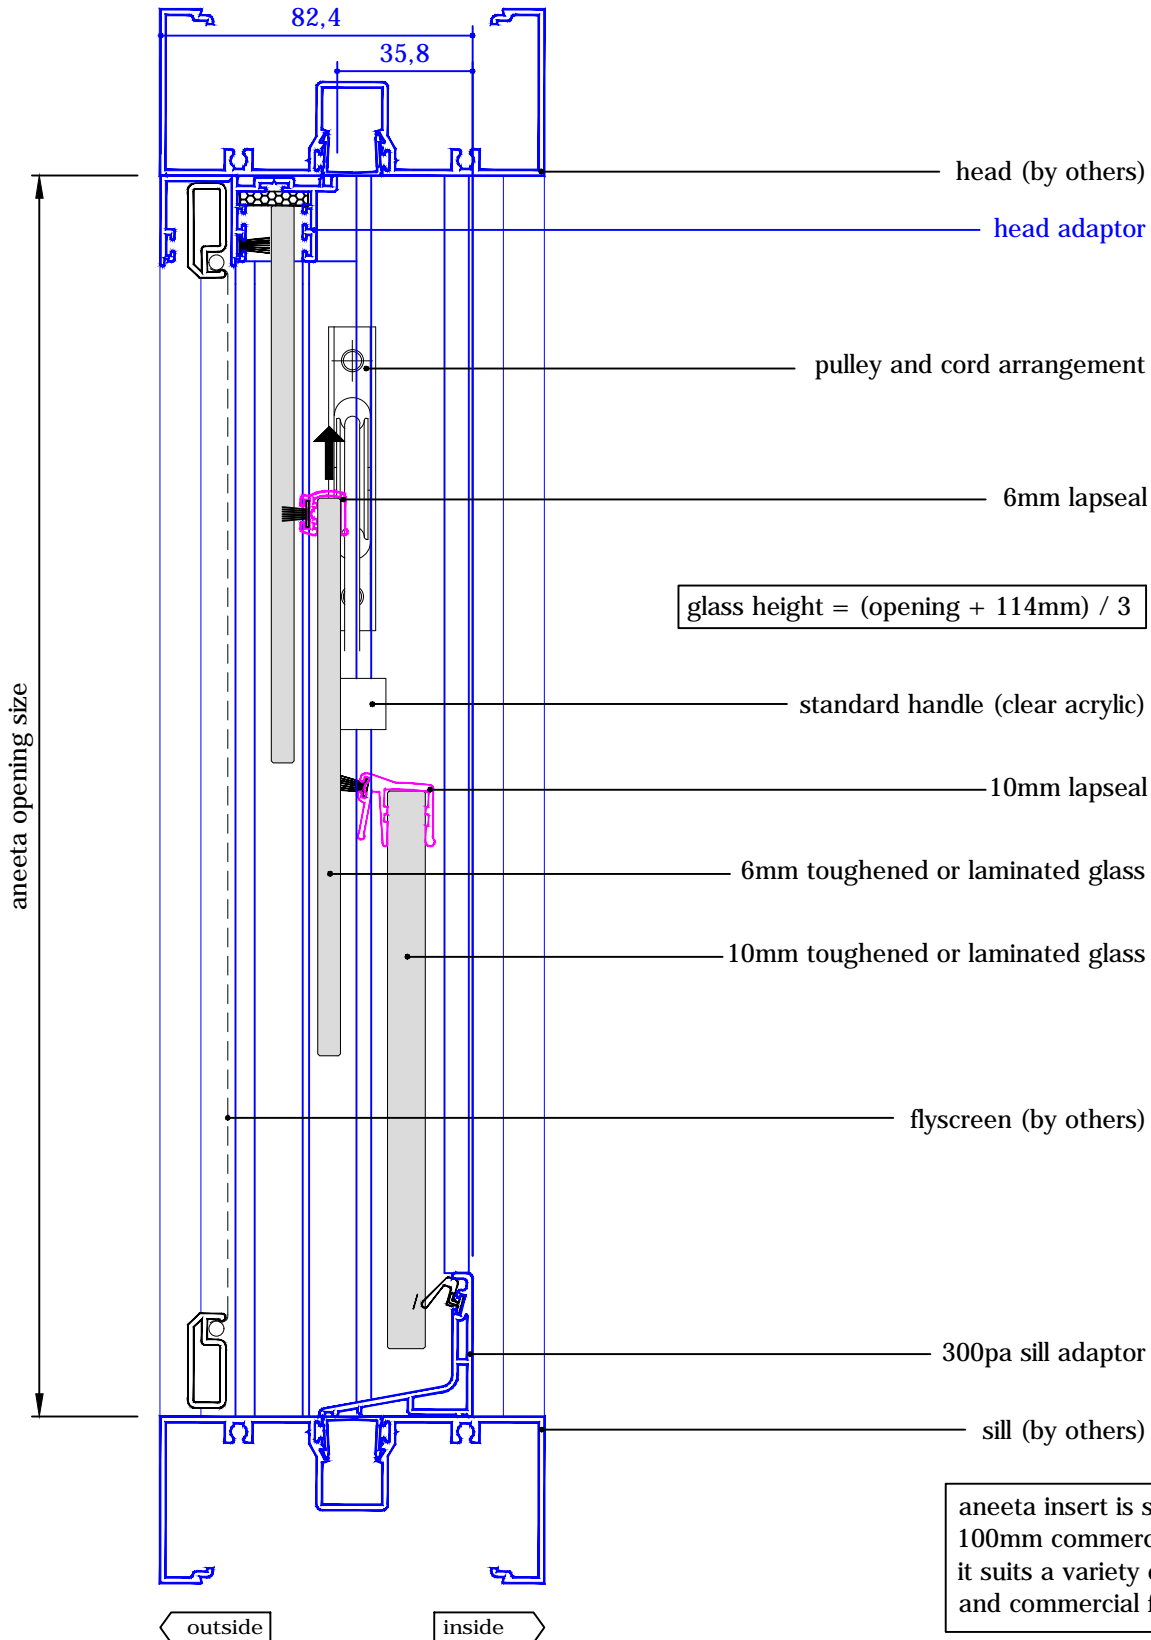

# 3 pane servery 6-10mm sashless double hung in alum frames (middle pane moving - medium box)

with aluminium covers  
vertical section A-A

A  
FSuF  
(outside view)

A  
FSdF  
Alternative Option

aneeta insert is shown here in 100mm commercial framing but it suits a variety of residential and commercial frame types

# 3 pane servery 6-10mm sashless double hung in alum frames (middle pane moving - medium box)

with aluminium covers  
horizontal section B-B

glass width = opening - 110mm

# 3 pane servery 6-10mm sashless double hung in alum frames (middle pane moving - large box)

with aluminium covers  
horizontal section B-B

glass width = opening - 130mm

# 3 pane servery 6-10mm sashless double hung in alum frames (middle pane moving - extra large box)

with aluminium covers  
horizontal section B-B

glass width = opening - 192mm