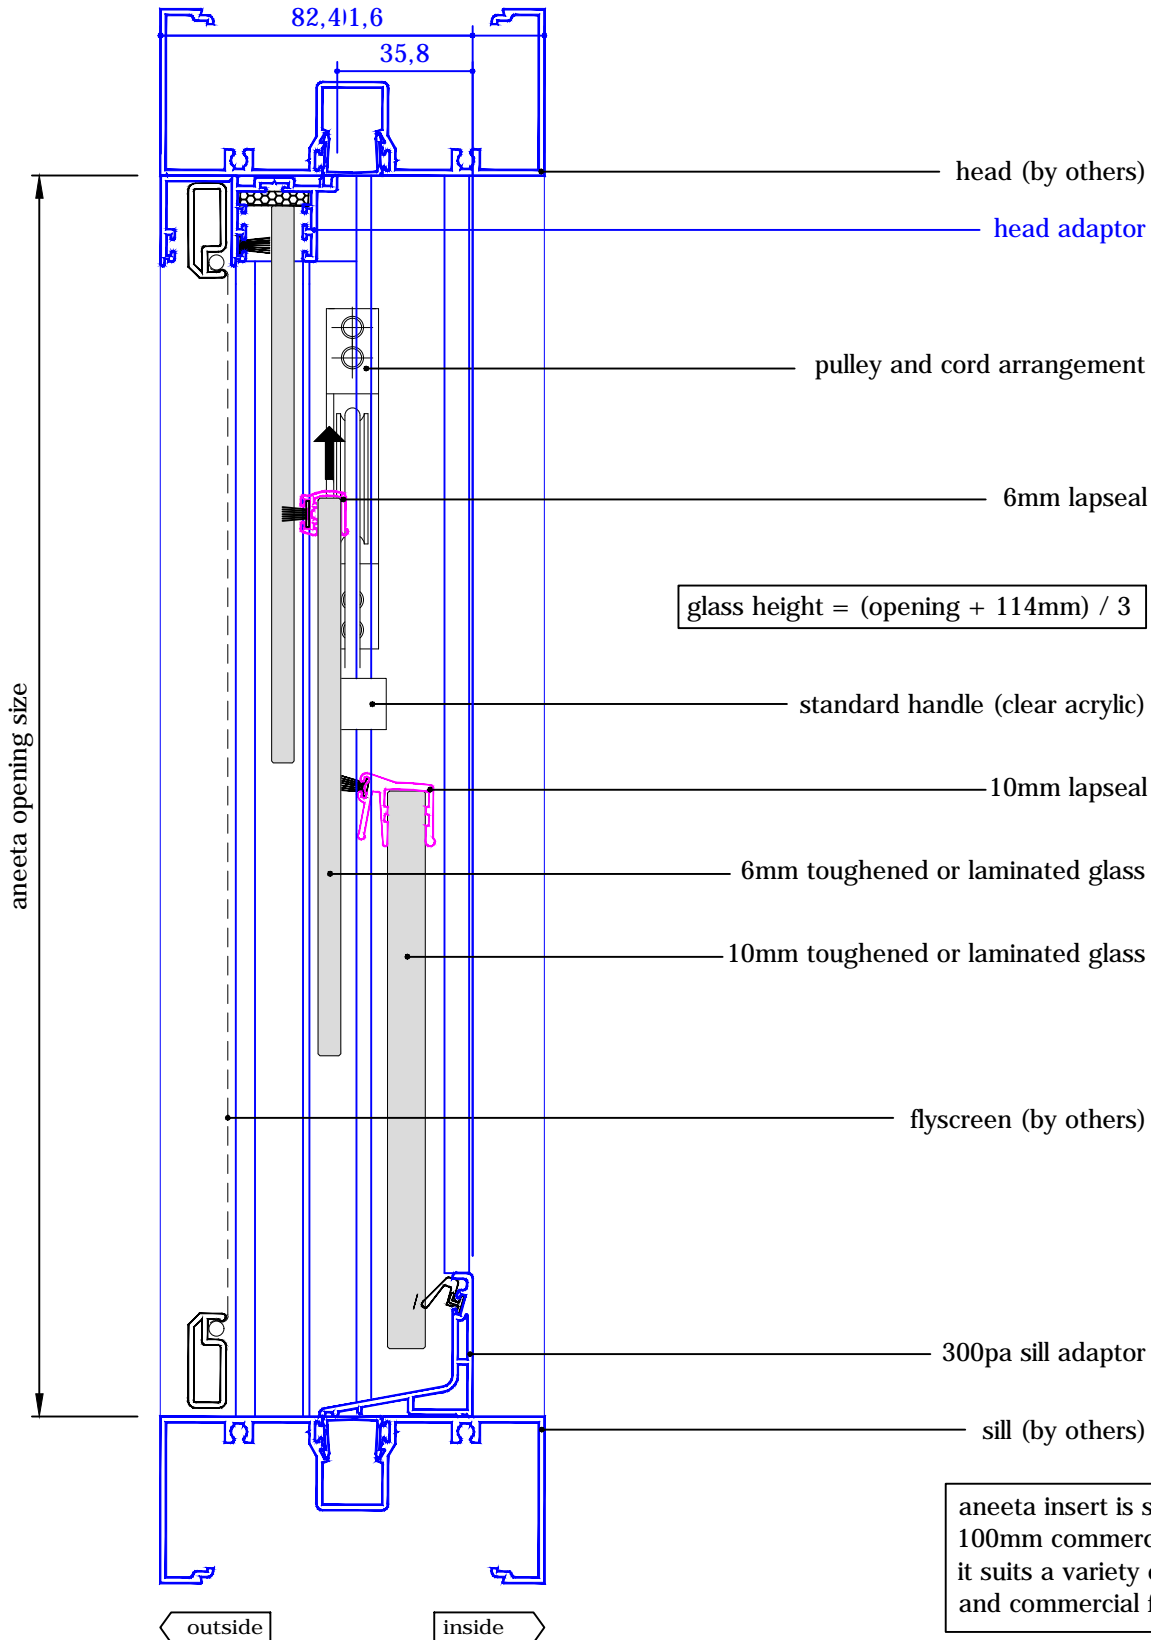

# 3 pane servery 6-10mm sashless double hung in alum frames (middle pane moving - medium box)

with aluminium covers  
horizontal section B-B

glass width = opening - 110mm

# 3 pane servery 6-10mm sashless double hung in alum frames (middle pane moving - large box)

with aluminium covers  
horizontal section B-B

glass width = opening - 130mm

# 3 pane servery 6-10mm sashless double hung in alum frames (middle pane moving - extra large box)

with aluminium covers  
vertical section A-A

A  
FSuF  
(outside view)

A  
FSdF  
Alternative Option

aneeta insert is shown here in 100mm commercial framing but it suits a variety of residential and commercial frame types

# 3 pane servery 6-10mm sashless double hung in alum frames (middle pane moving - extra large box)

with aluminium covers  
horizontal section B-B

glass width = opening - 192mm