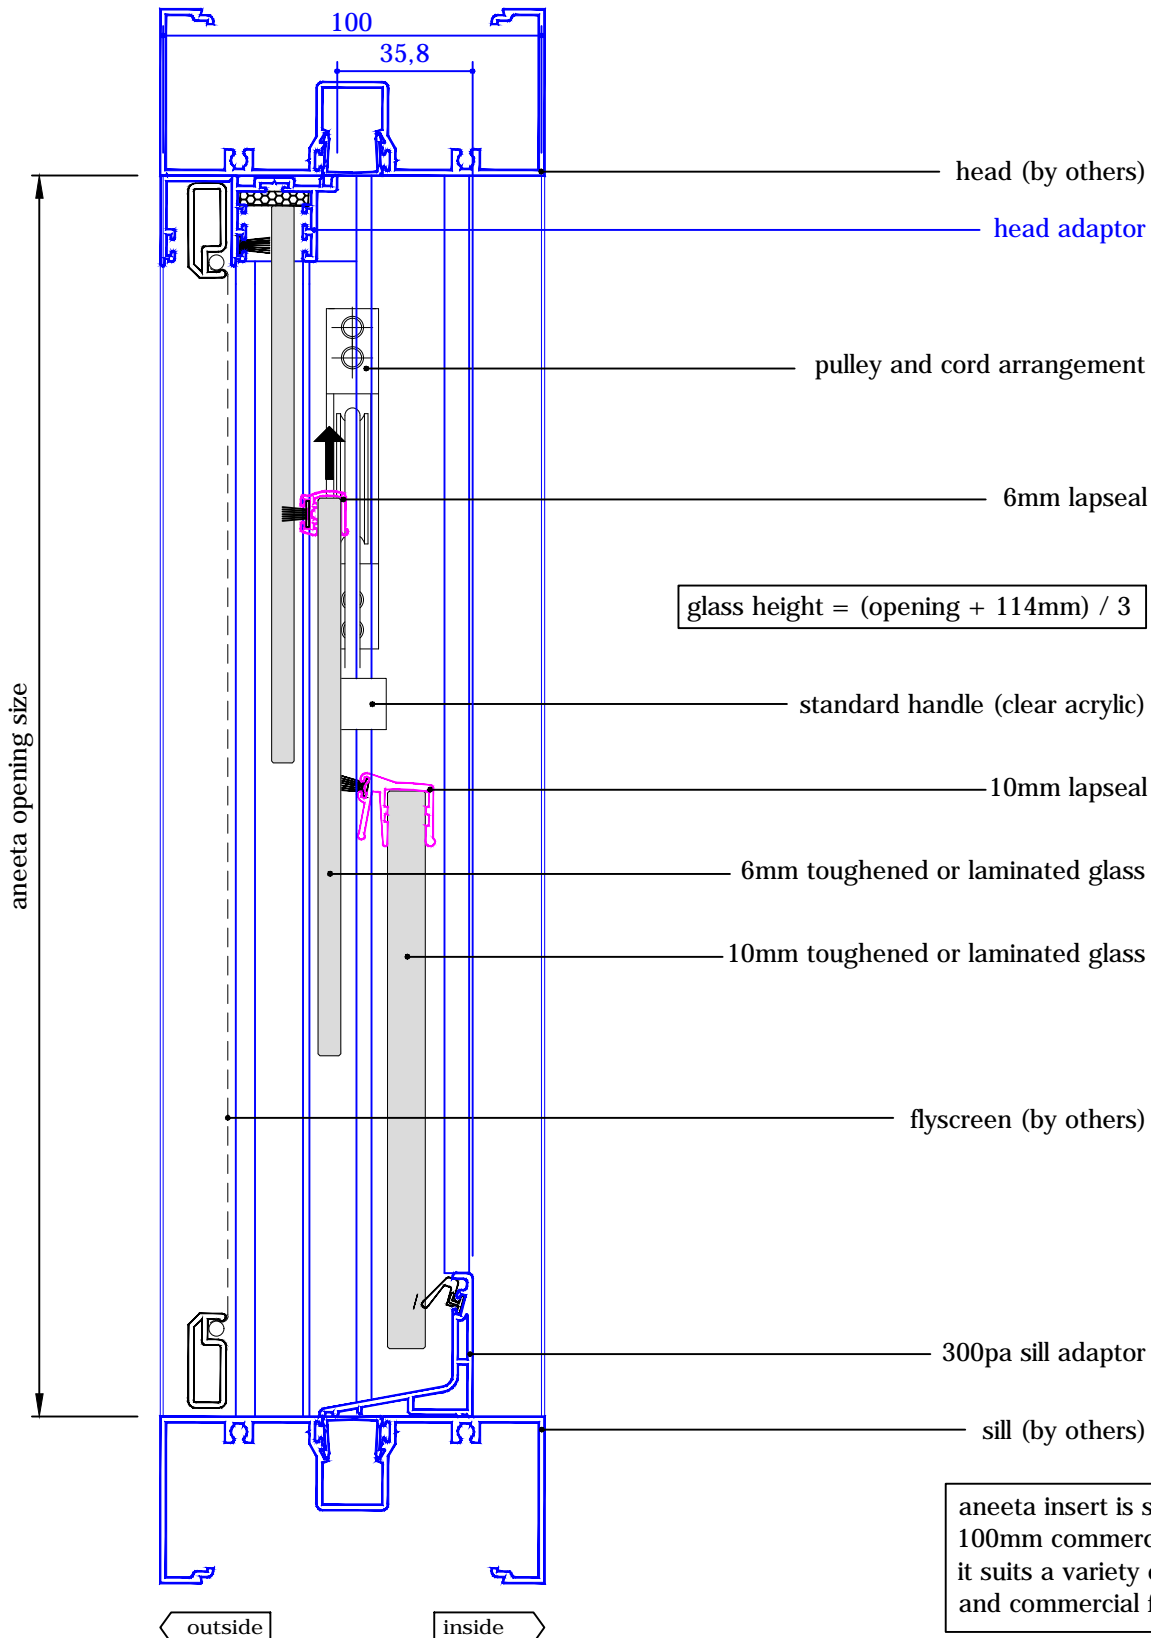

# 3 pane servery 6-10mm sashless double hung in alum frames (middle pane moving - medium box)

with aluminium covers  
horizontal section B-B

glass width = opening - 110mm

# 3 pane servery 6-10mm sashless double hung in alum frames (middle pane moving - large box)

with aluminium covers  
vertical section A-A

A  
FSuF  
(outside view)

A  
FSdF  
Alternative Option

aneeta insert is shown here in 100mm commercial framing but it suits a variety of residential and commercial frame types

# 3 pane servery 6-10mm sashless double hung in alum frames (middle pane moving - large box)

with aluminium covers  
horizontal section B-B

glass width = opening - 130mm

# 3 pane servery 6-10mm sashless double hung in alum frames (middle pane moving - extra large box)

with aluminium covers  
horizontal section B-B

glass width = opening - 192mm