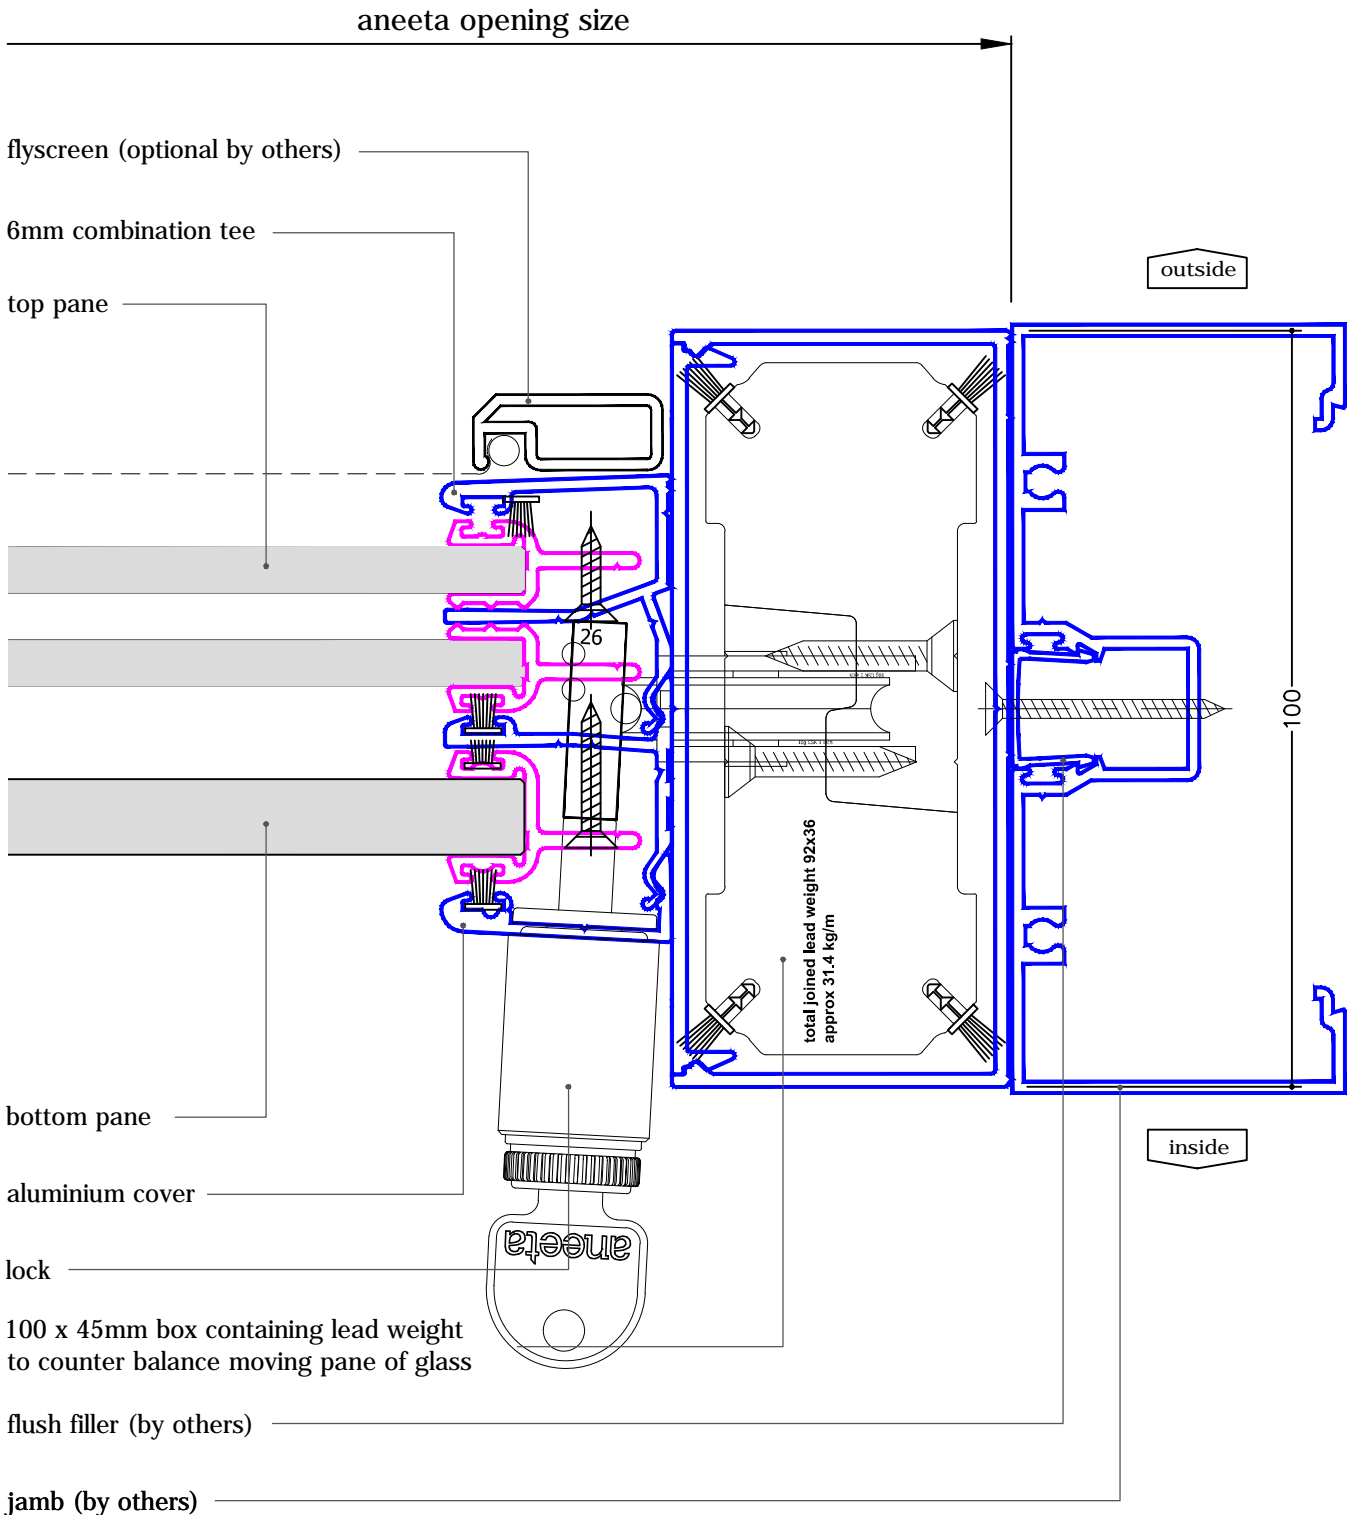

# 3 pane servery 6-10mm sashless double hung in alum frames (middle pane moving - medium box)

with aluminium covers  
horizontal section B-B

glass width = opening - 110mm

# 3 pane servery 6-10mm sashless double hung in alum frames (middle pane moving - large box)

with aluminium covers  
vertical section A-A

A  
FSuF  
(outside view)

A  
FSdF  
Alternative Option

aneeta insert is shown here in 100mm commercial framing but it suits a variety of residential and commercial frame types

# 3 pane servery 6-10mm sashless double hung in alum frames (middle pane moving - large box)

with aluminium covers  
horizontal section B-B

glass width = opening - 130mm

# 3 pane servery 6-10mm sashless double hung in alum frames (middle pane moving - extra large box)

with aluminium covers  
horizontal section B-B

glass width = opening - 192mm