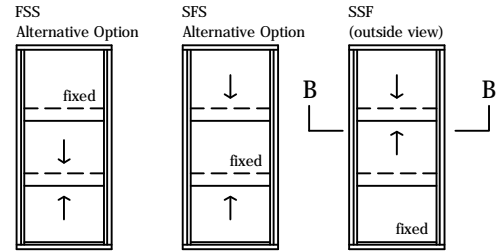

# 3 pane 16mm double hung in aluminium frames (double glazed- CLEARSTEP model) with aluminium covers vertical section A-A

aneeta insert is shown here in 100mm commercial framing but it suits a variety of residential and commercial frame types

# 3 pane 16mm double hung in aluminium frames (double glazed- CLEARSTEP model)

with aluminium covers  
 horizontal section B-B

glass width = opening - 40mm

aneeta insert is shown here in 100mm commercial framing but it suits a variety of residential and commercial frame types