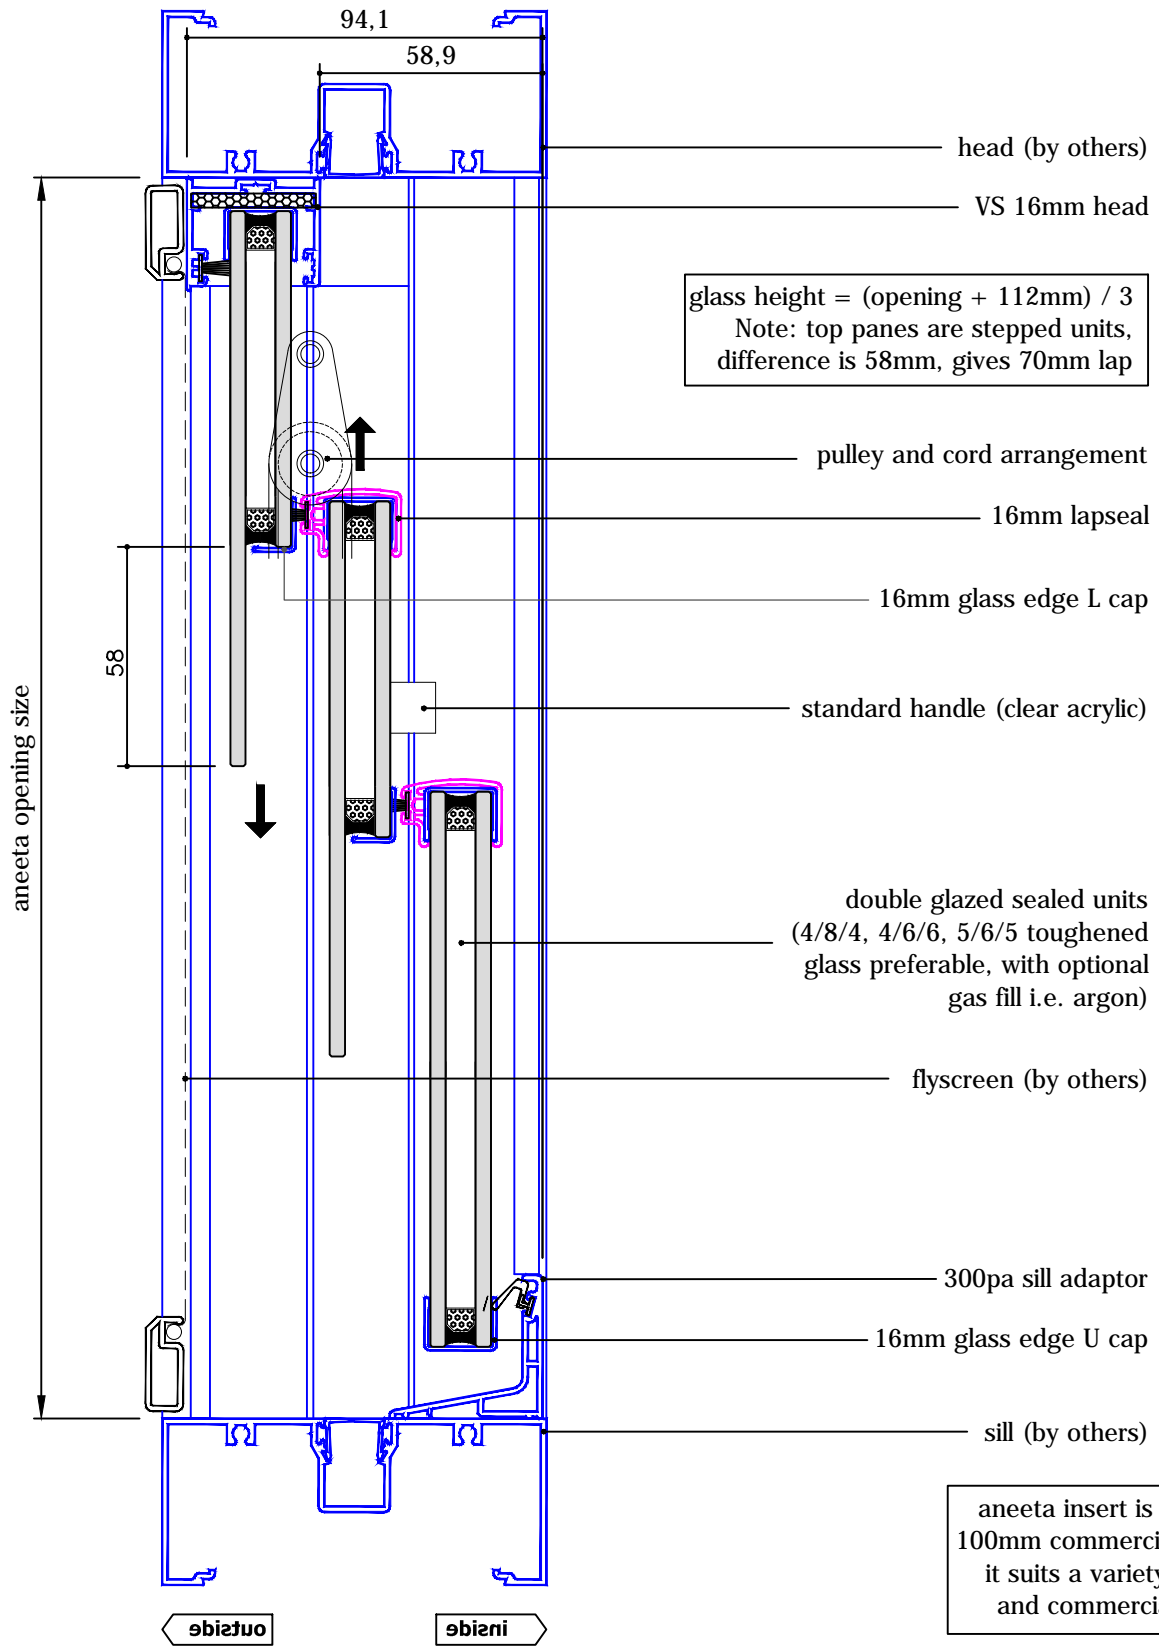

# 3 pane 16mm double hung in aluminium frames (double glazed- CLEARSTEP model) with aluminium covers vertical section A-A

aneeta insert is shown here in 100mm commercial framing but it suits a variety of residential and commercial frame types

# 3 pane 16mm double hung in aluminium frames (double glazed- CLEARSTEP model)

with aluminium covers  
 horizontal section B-B

glass width = opening - 40mm

aneeta insert is shown here in 100mm commercial framing but it suits a variety of residential and commercial frame types