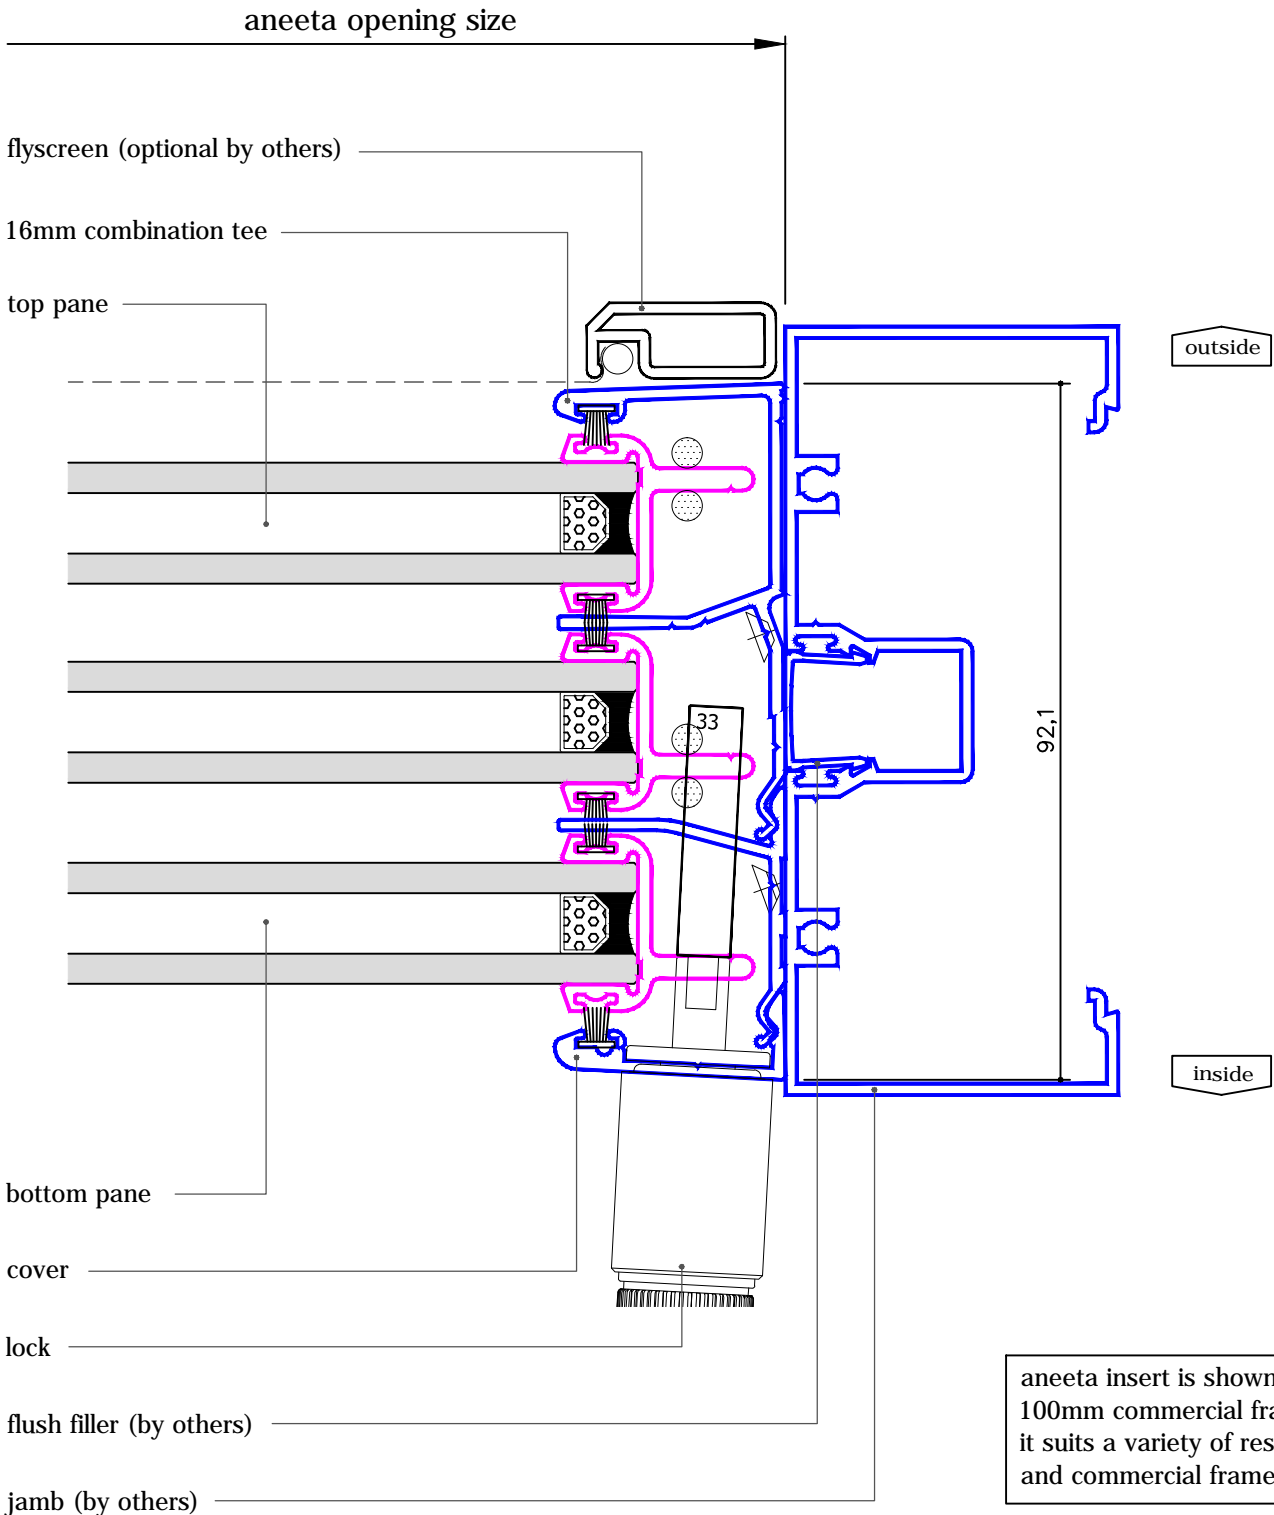

# 3 pane 16mm double hung in aluminium frames (double glazed- CLEARSTEP model) with aluminium covers vertical section A-A

aneeta insert is shown here in 100mm commercial framing but it suits a variety of residential and commercial frame types

# 3 pane 16mm double hung in aluminium frames (double glazed- CLEARSTEP model)

with aluminium covers  
 horizontal section B-B

glass width = opening - 40mm

aneeta insert is shown here in 100mm commercial framing but it suits a variety of residential and commercial frame types