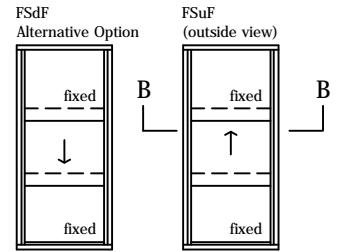

3 pane serverly 10mm sashless double hung in alum frames (middle pane moving - medium box)

with aluminium covers
 horizontal section B-B

glass width = opening - 110mm

3 pane servery 10mm sashless double hung in alum frames (middle pane moving - large box)

with aluminium covers
vertical section A-A

A
FSuF
(outside view)

A
FSdF
Alternative Option

aneeta insert is shown here in 100mm commercial framing but it suits a variety of residential and commercial frame types

3 pane serverly 10mm sashless double hung in alum frames (middle pane moving - large box)

with aluminium covers
 horizontal section B-B

glass width = opening - 130mm

3 pane servery 10mm sashless double hung in alum frames (middle pane moving - extra large box)

3 pane serverly 10mm sashless double hung in alum frames (middle pane moving - extra large box)

with aluminium covers
 horizontal section B-B

glass width = opening - 192mm