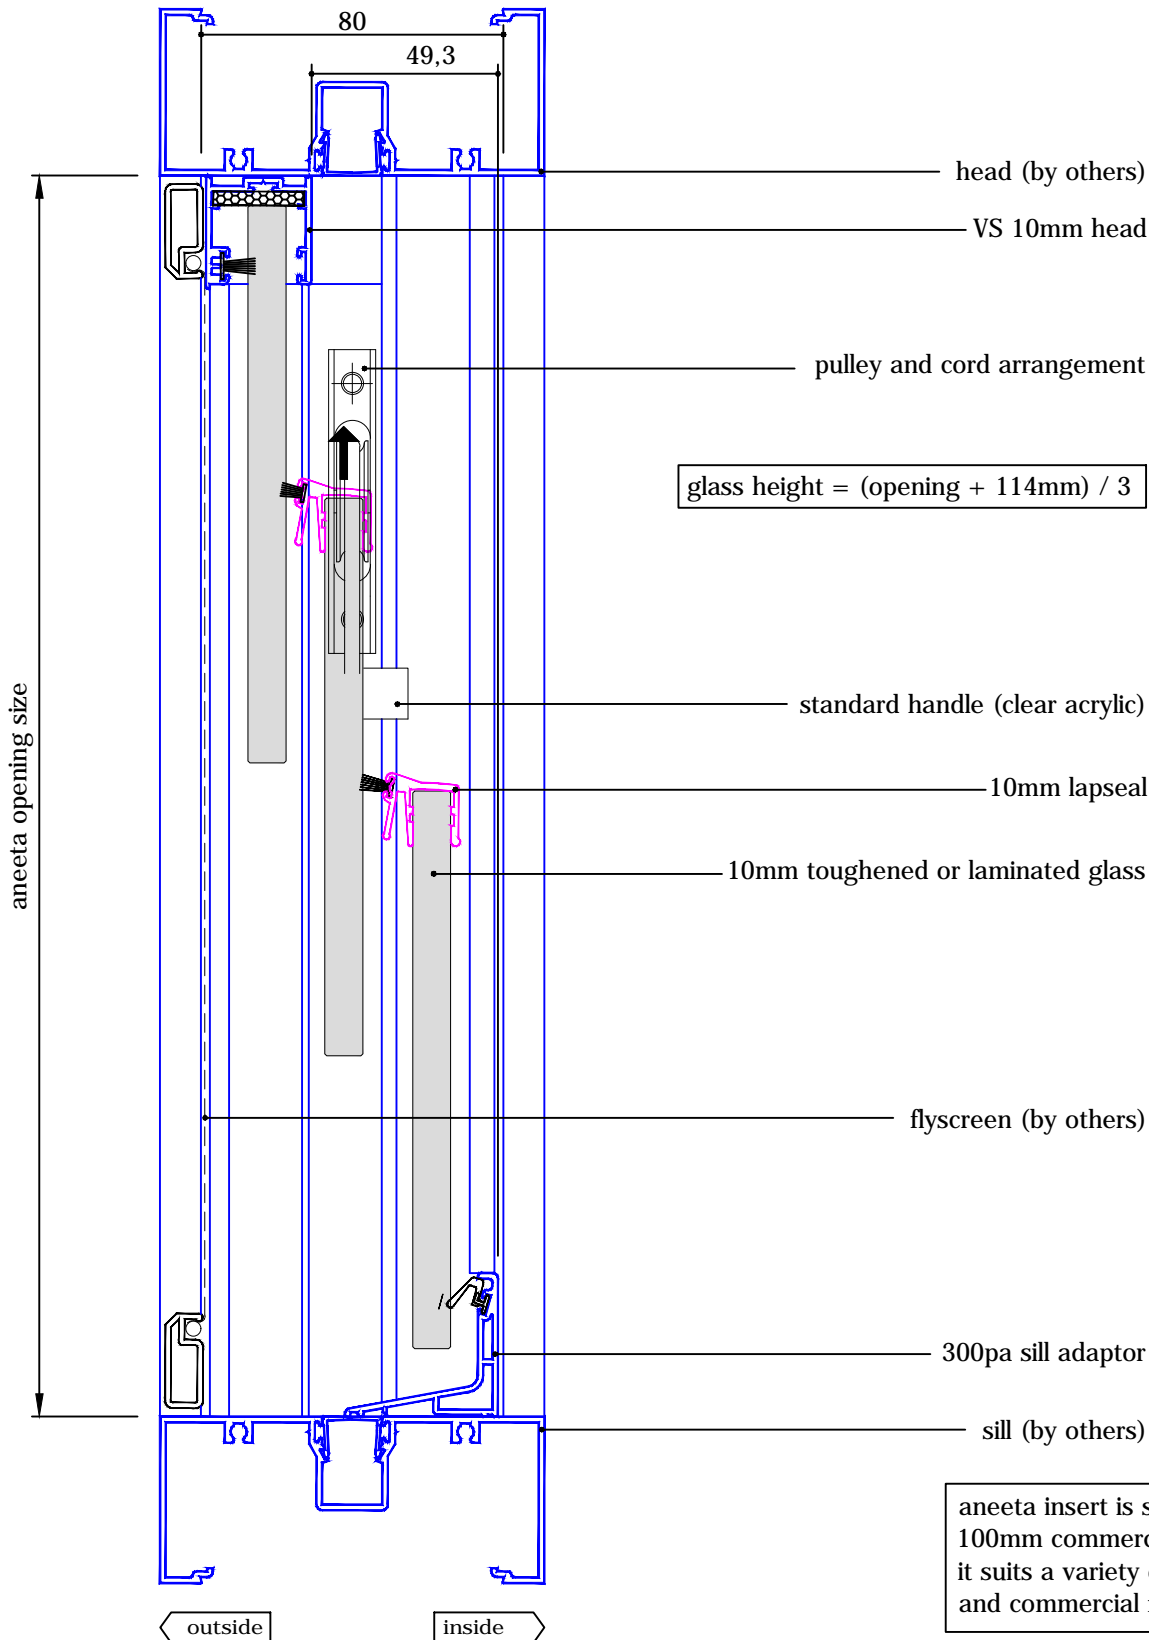

3 pane servery 10mm sashless double hung in alum frames (middle pane moving - medium box)

with aluminium covers
vertical section A-A

A
FSuF
(outside view)

A
FSdF
Alternative Option

aneeta insert is shown here in 100mm commercial framing but it suits a variety of residential and commercial frame types

3 pane serverly 10mm sashless double hung in alum frames (middle pane moving - medium box)

with aluminium covers
 horizontal section B-B

glass width = opening - 110mm

3 pane servery 10mm sashless double hung in alum frames (middle pane moving - large box)

3 pane serverly 10mm sashless double hung in alum frames (middle pane moving - large box)

with aluminium covers
 horizontal section B-B

glass width = opening - 130mm

3 pane servery 10mm sashless double hung in alum frames (middle pane moving - extra large box)

3 pane serverly 10mm sashless double hung in alum frames (middle pane moving - extra large box)

with aluminium covers
 horizontal section B-B

glass width = opening - 192mm