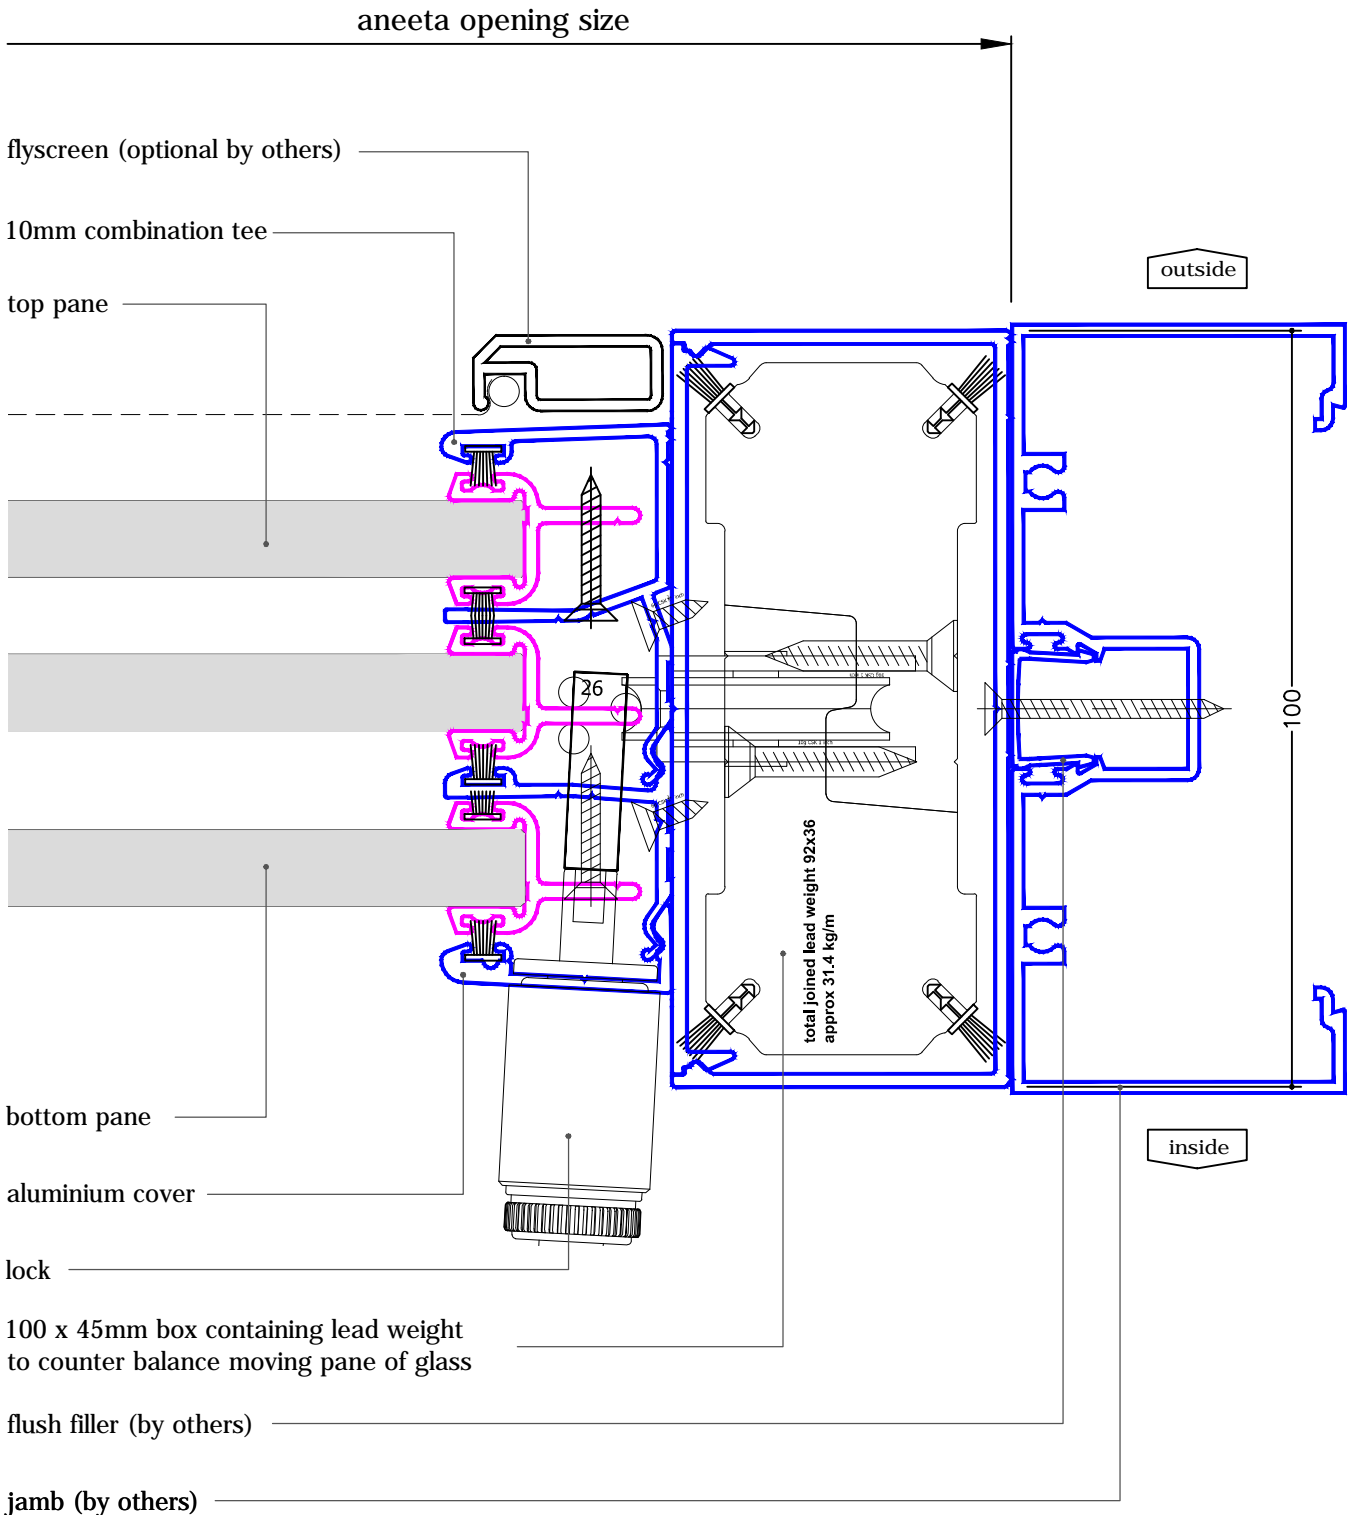

3 pane serverly 10mm sashless double hung in alum frames (middle pane moving - medium box)

with aluminium covers
 horizontal section B-B

glass width = opening - 110mm

3 pane servery 10mm sashless double hung in alum frames (middle pane moving - large box)

with aluminium covers
vertical section A-A

A
FSuF
(outside view)

A
FSdF
Alternative Option

aneeta insert is shown here in 100mm commercial framing but it suits a variety of residential and commercial frame types

3 pane serverly 10mm sashless double hung in alum frames (middle pane moving - large box)

with aluminium covers
 horizontal section B-B

glass width = opening - 130mm

3 pane servery 10mm sashless double hung in alum frames (middle pane moving - extra large box)

3 pane serverly 10mm sashless double hung in alum frames (middle pane moving - extra large box)

with aluminium covers
 horizontal section B-B

glass width = opening - 192mm