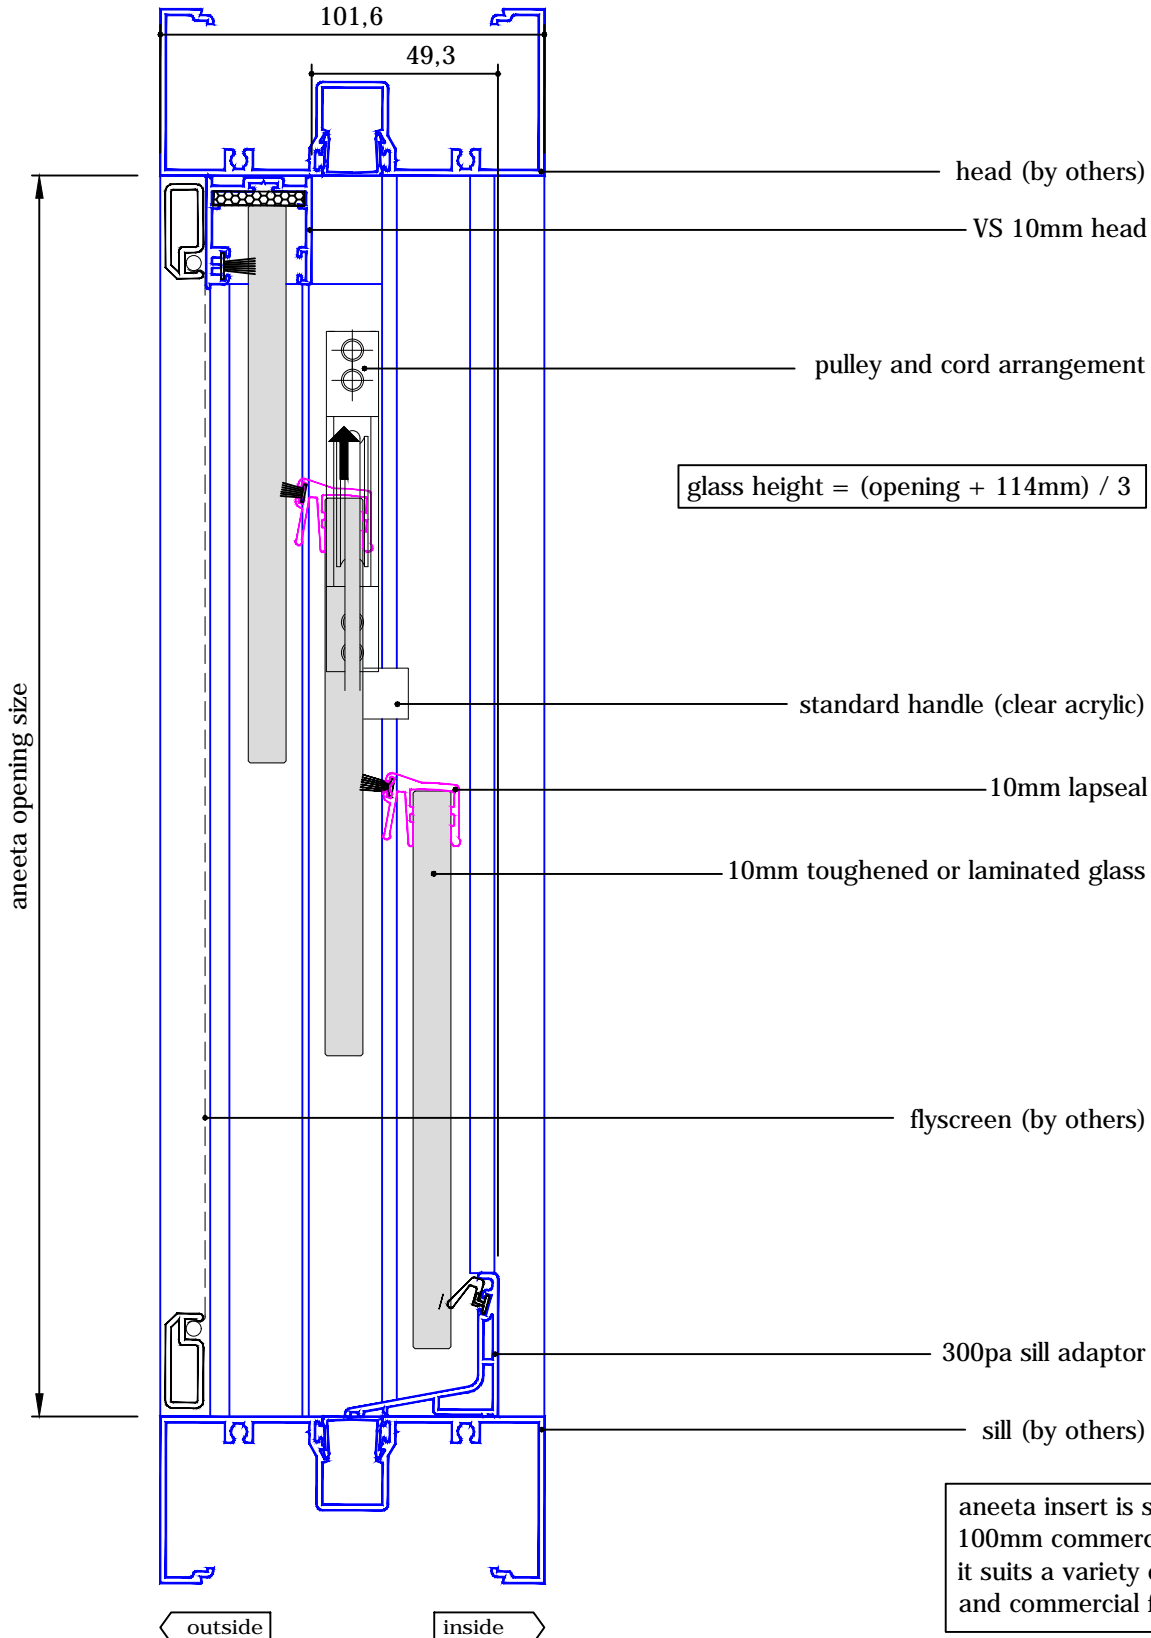

3 pane serverly 10mm sashless double hung in alum frames (middle pane moving - medium box)

with aluminium covers
 horizontal section B-B

glass width = opening - 110mm

3 pane servery 10mm sashless double hung in alum frames (middle pane moving - large box)

3 pane serverly 10mm sashless double hung in alum frames (middle pane moving - large box)

with aluminium covers
 horizontal section B-B

glass width = opening - 130mm

3 pane servery 10mm sashless double hung in alum frames (middle pane moving - extra large box)

with aluminium covers
vertical section A-A

A
FSuF
(outside view)

A
FSdF
Alternative Option

aneeta insert is shown here in 100mm commercial framing but it suits a variety of residential and commercial frame types

3 pane serverly 10mm sashless double hung in alum frames (middle pane moving - extra large box)

with aluminium covers
 horizontal section B-B

glass width = opening - 192mm