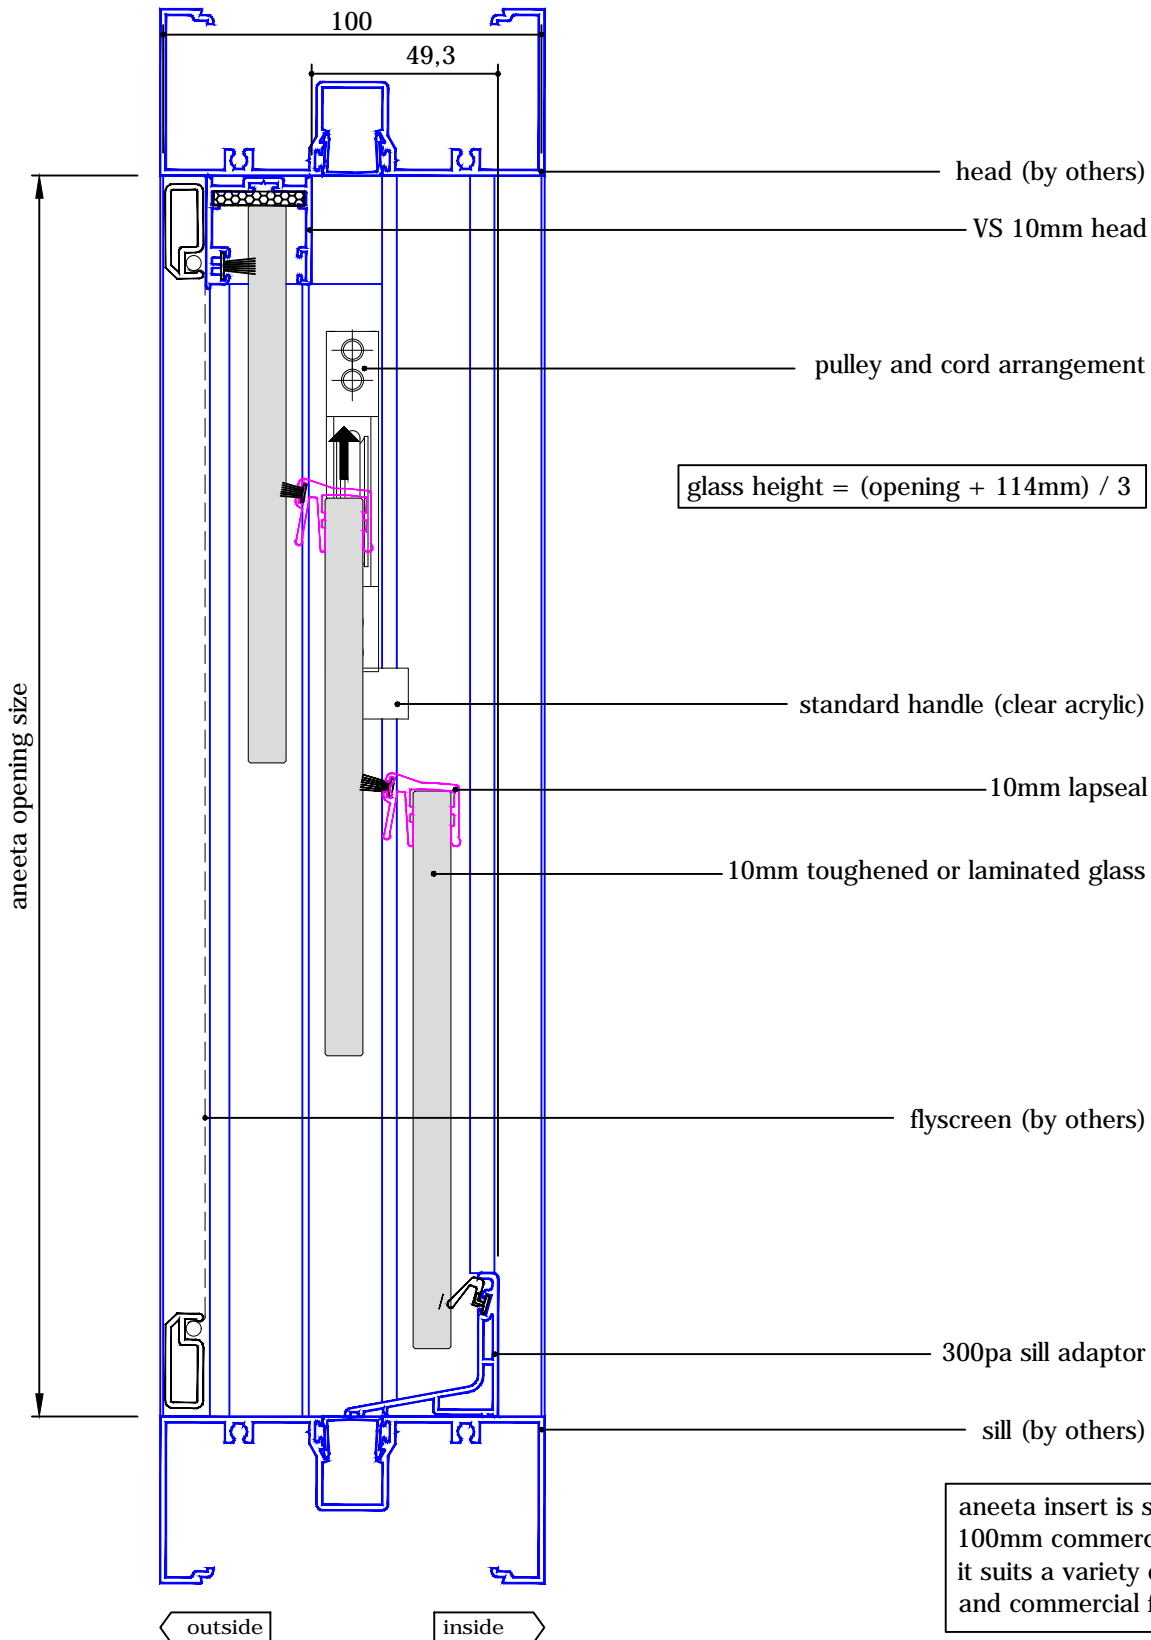

3 pane serverly 10mm sashless double hung in alum frames (middle pane moving - medium box)

with aluminium covers
 horizontal section B-B

glass width = opening - 110mm

3 pane servery 10mm sashless double hung in alum frames (middle pane moving - large box)

with aluminium covers
vertical section A-A

A
FSuF
(outside view)

A
FSdF
Alternative Option

aneeta insert is shown here in 100mm commercial framing but it suits a variety of residential and commercial frame types

3 pane serverly 10mm sashless double hung in alum frames (middle pane moving - large box)

with aluminium covers
 horizontal section B-B

glass width = opening - 130mm

3 pane servery 10mm sashless double hung in alum frames (middle pane moving - extra large box)

3 pane serverly 10mm sashless double hung in alum frames (middle pane moving - extra large box)

with aluminium covers
 horizontal section B-B

glass width = opening - 192mm