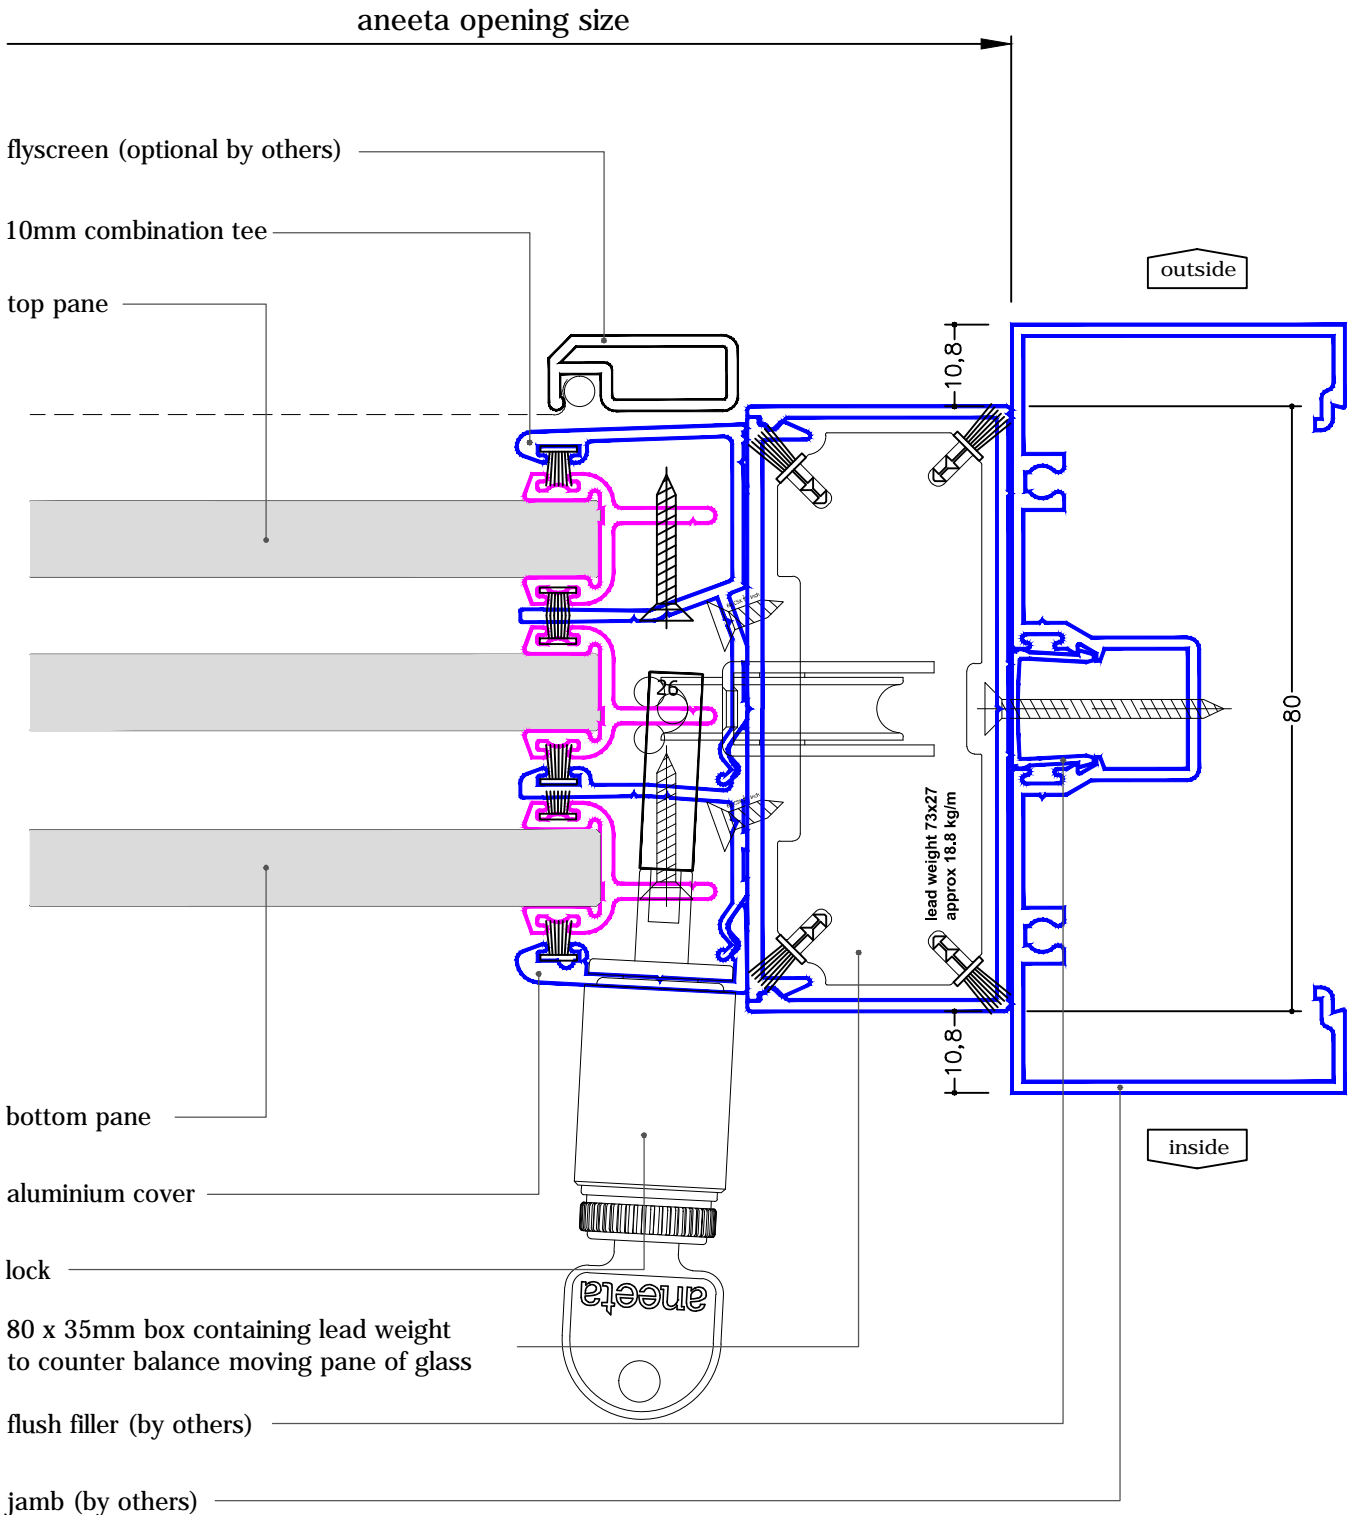

3 pane servery 10mm sashless double hung in alum frames (middle pane moving - medium box)

with aluminium covers
vertical section A-A

A
FSuF
(outside view)

A
FSdF
Alternative Option

aneeta insert is shown here in 100mm commercial framing but it suits a variety of residential and commercial frame types

3 pane serverly 10mm sashless double hung in alum frames (middle pane moving - medium box)

with aluminium covers
 horizontal section B-B

glass width = opening - 110mm

3 pane servery 10mm sashless double hung in alum frames (middle pane moving - large box)

3 pane serverly 10mm sashless double hung in alum frames (middle pane moving - large box)

with aluminium covers
 horizontal section B-B

glass width = opening - 130mm

3 pane servery 10mm sashless double hung in alum frames (middle pane moving - extra large box)

3 pane serverly 10mm sashless double hung in alum frames (middle pane moving - extra large box)

with aluminium covers
 horizontal section B-B

glass width = opening - 192mm