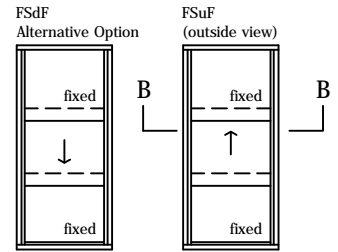

3 pane servery 10mm sashless double hung in alum frames (middle pane moving - medium box)

with aluminium covers
vertical section A-A

A
FSuF
(outside view)

A
FSdF
Alternative Option

aneeta insert is shown here in 100mm commercial framing but it suits a variety of residential and commercial frame types

3 pane serverly 10mm sashless double hung in alum frames (middle pane moving - medium box)

with aluminium covers
 horizontal section B-B

glass width = opening - 110mm

3 pane servery 10mm sashless double hung in alum frames (middle pane moving - large box)

3 pane serverly 10mm sashless double hung in alum frames (middle pane moving - large box)

with aluminium covers
 horizontal section B-B

glass width = opening - 130mm

3 pane servery 10mm sashless double hung in alum frames (middle pane moving - extra large box)

3 pane serverly 10mm sashless double hung in alum frames (middle pane moving - extra large box)

with aluminium covers
 horizontal section B-B

glass width = opening - 192mm