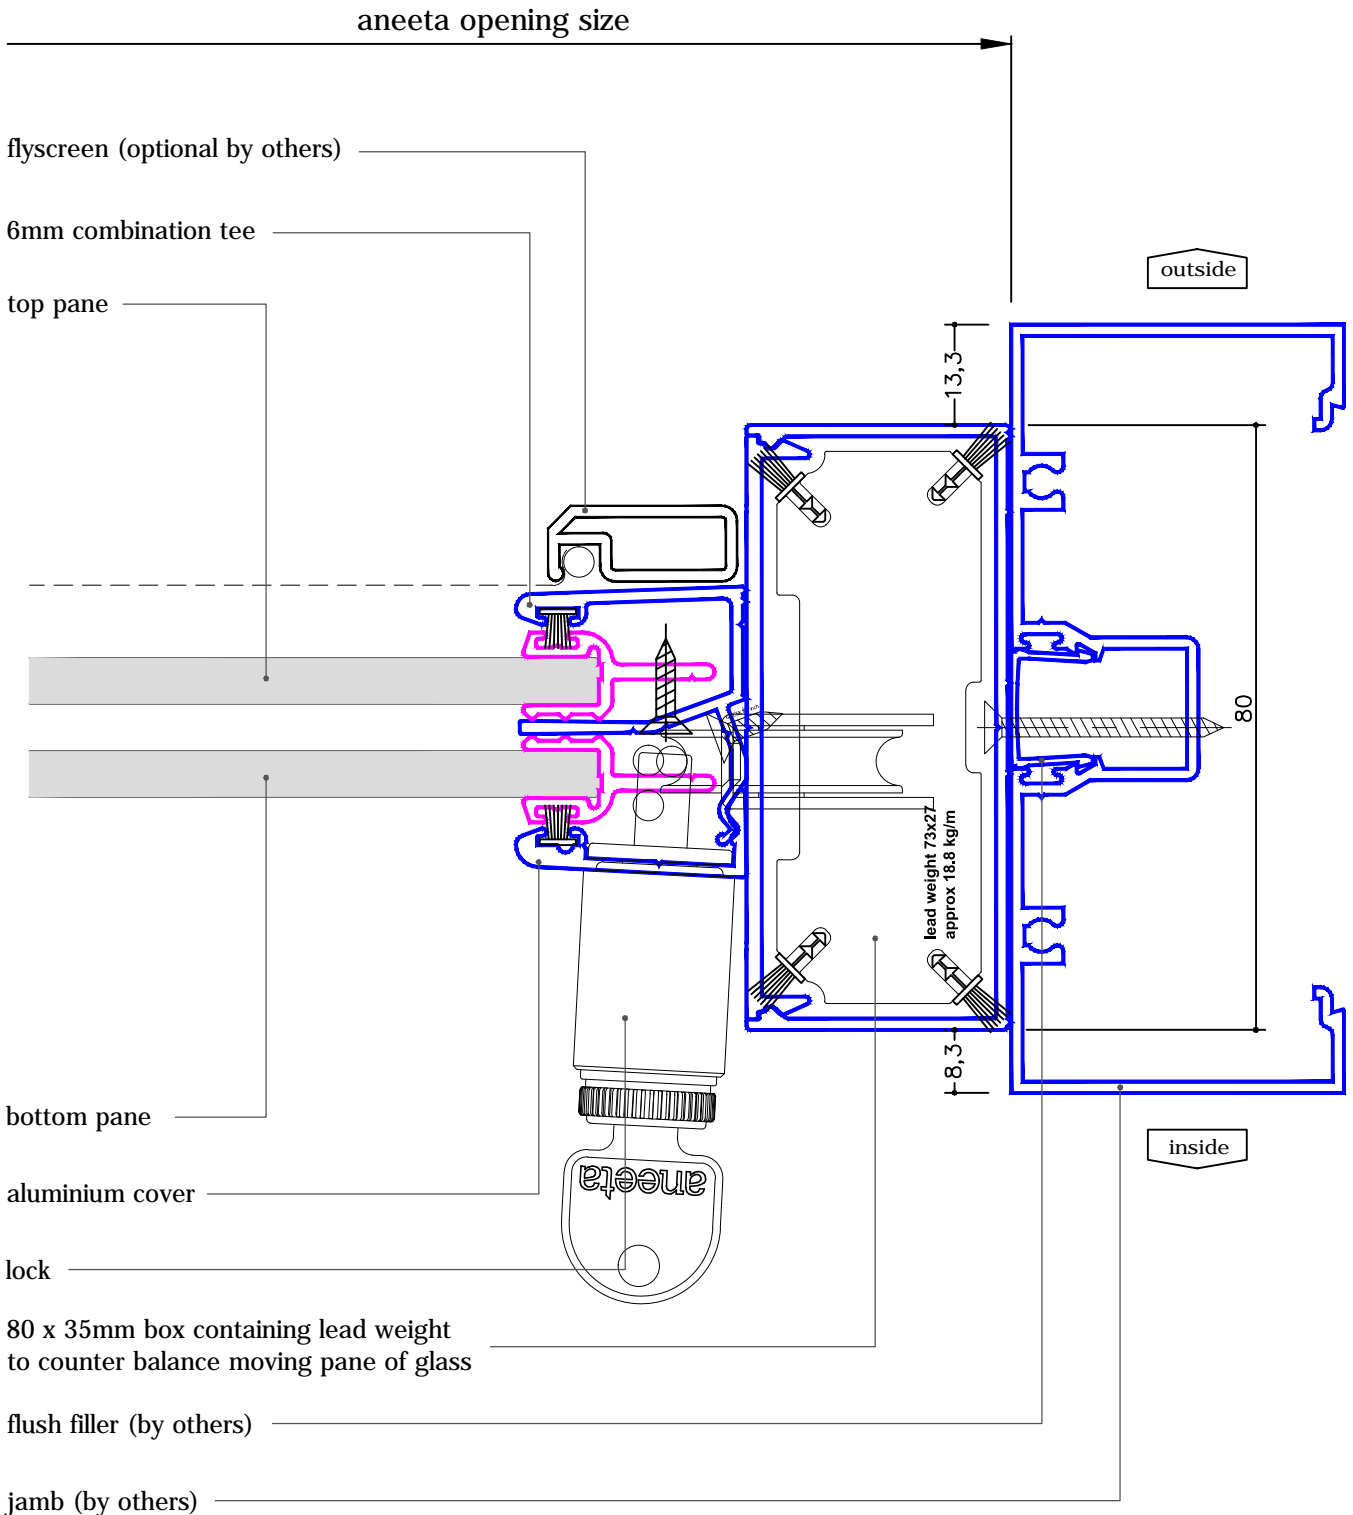

with aluminium covers
horizontal section B-B

glass width = opening - 100mm

2 pane servery 6mm sashless double hung in aluminium frames (top pane fixed - medium box) with aluminium covers vertical section A-A

2 pane seryery 6mm sashless double hung in aluminium frames (top pane fixed - medium box) with aluminium covers horizontal section B-B

glass width = opening - 110mm

2 pane servery 6mm sashless double hung in aluminium frames (top pane fixed - large box) with aluminium covers vertical section A-A

with aluminium covers
horizontal section B-B

glass width = opening - 130mm

2 pane servery 6mm sashless double hung in aluminium frames (top pane fixed - extra large box) with aluminium covers vertical section A-A

2 pane servery 6mm sashless double hung in aluminium frames (top pane fixed - extra large box) with aluminium covers horizontal section B-B

glass width = opening - 192mm