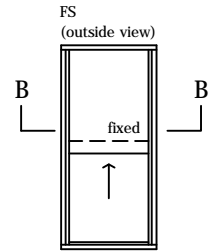

with aluminium covers
horizontal section B-B

glass width = opening - 100mm

2 pane servery 6mm sashless double hung in aluminium frames (top pane fixed - medium box) with aluminium covers vertical section A-A

2 pane seryery 6mm sashless double hung in aluminium frames (top pane fixed - medium box) with aluminium covers horizontal section B-B

glass width = opening - 110mm

2 pane servery 6mm sashless double hung in aluminium frames (top pane fixed - large box) with aluminium covers vertical section A-A

with aluminium covers
horizontal section B-B

glass width = opening - 130mm

2 pane servery 6mm sashless double hung in aluminium frames (top pane fixed - extra large box) with aluminium covers vertical section A-A

2 pane servery 6mm sashless double hung in aluminium frames (top pane fixed - extra large box) with aluminium covers horizontal section B-B

glass width = opening - 192mm