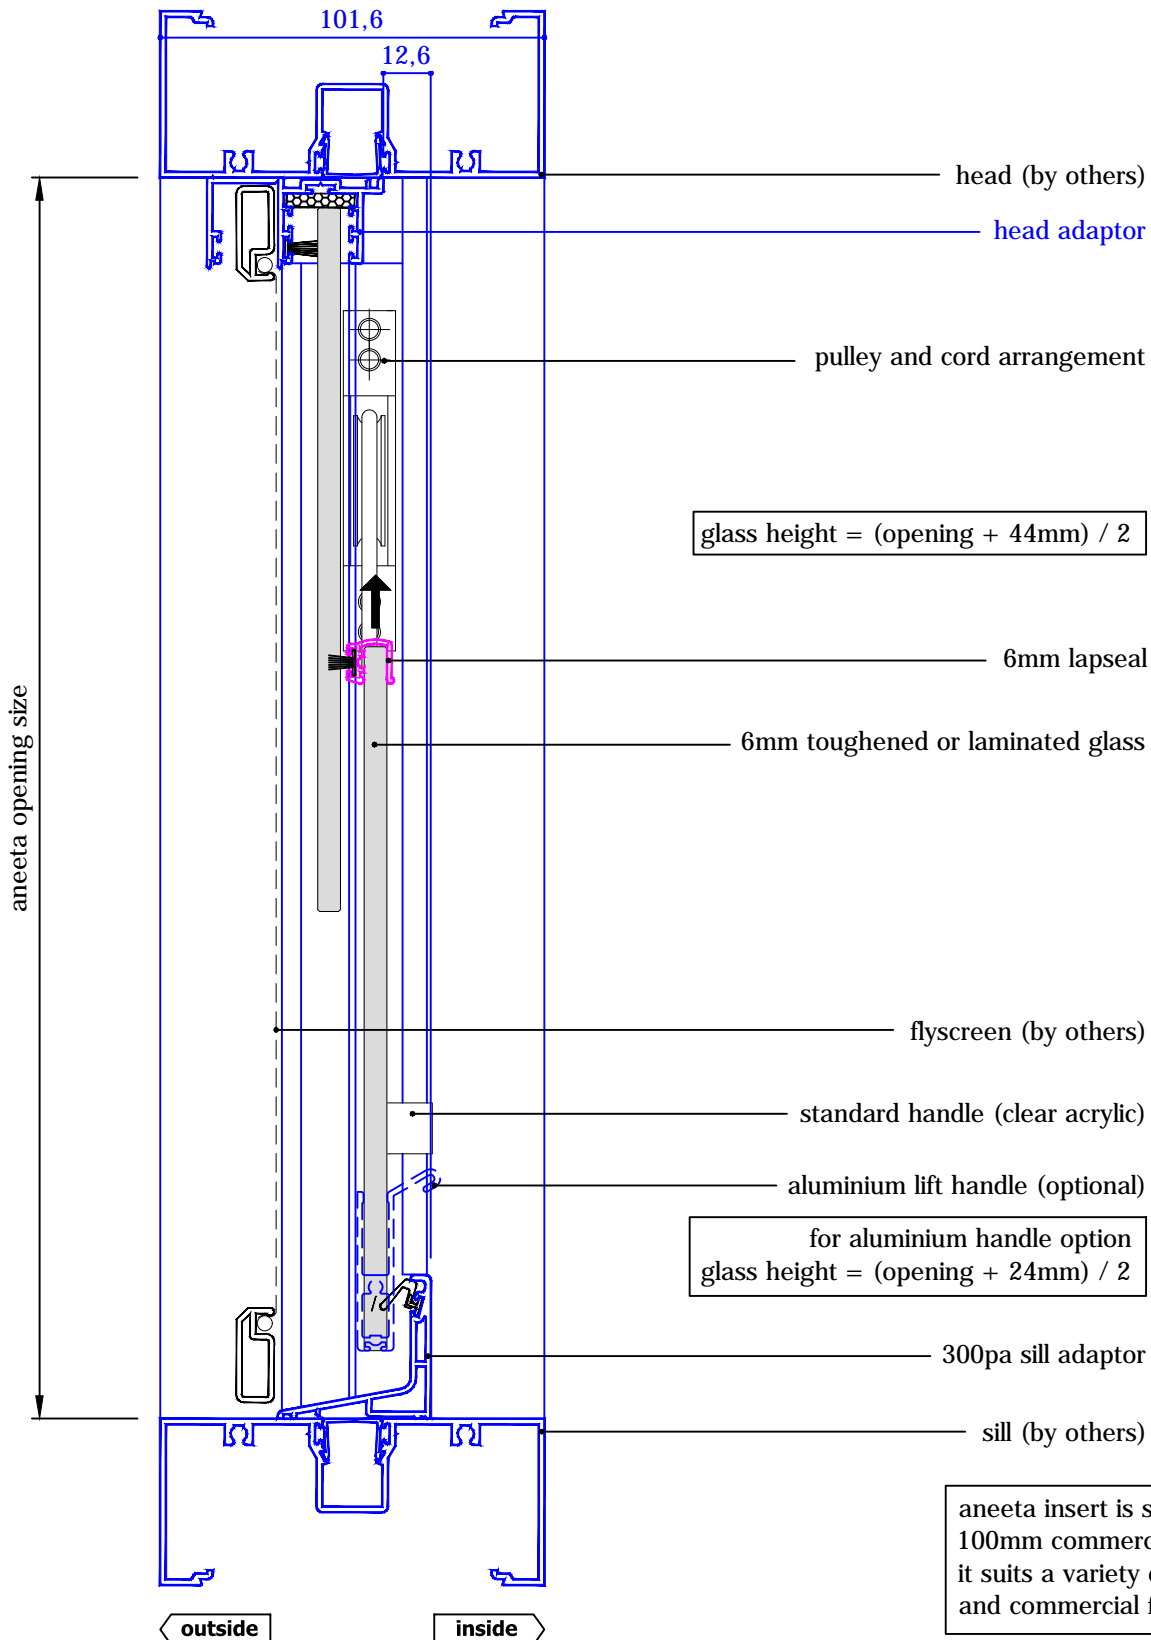

with aluminium covers
horizontal section B-B

glass width = opening - 100mm

2 pane servery 6mm sashless double hung in aluminium frames (top pane fixed - medium box) with aluminium covers vertical section A-A

2 pane seryery 6mm sashless double hung in aluminium frames (top pane fixed - medium box) with aluminium covers horizontal section B-B

glass width = opening - 110mm

2 pane servery 6mm sashless double hung in aluminium frames (top pane fixed - large box) with aluminium covers vertical section A-A

with aluminium covers
horizontal section B-B

glass width = opening - 130mm

2 pane servery 6mm sashless double hung in aluminium frames (top pane fixed - extra large box) with aluminium covers vertical section A-A

2 pane servery 6mm sashless double hung in aluminium frames (top pane fixed - extra large box) with aluminium covers horizontal section B-B

glass width = opening - 192mm