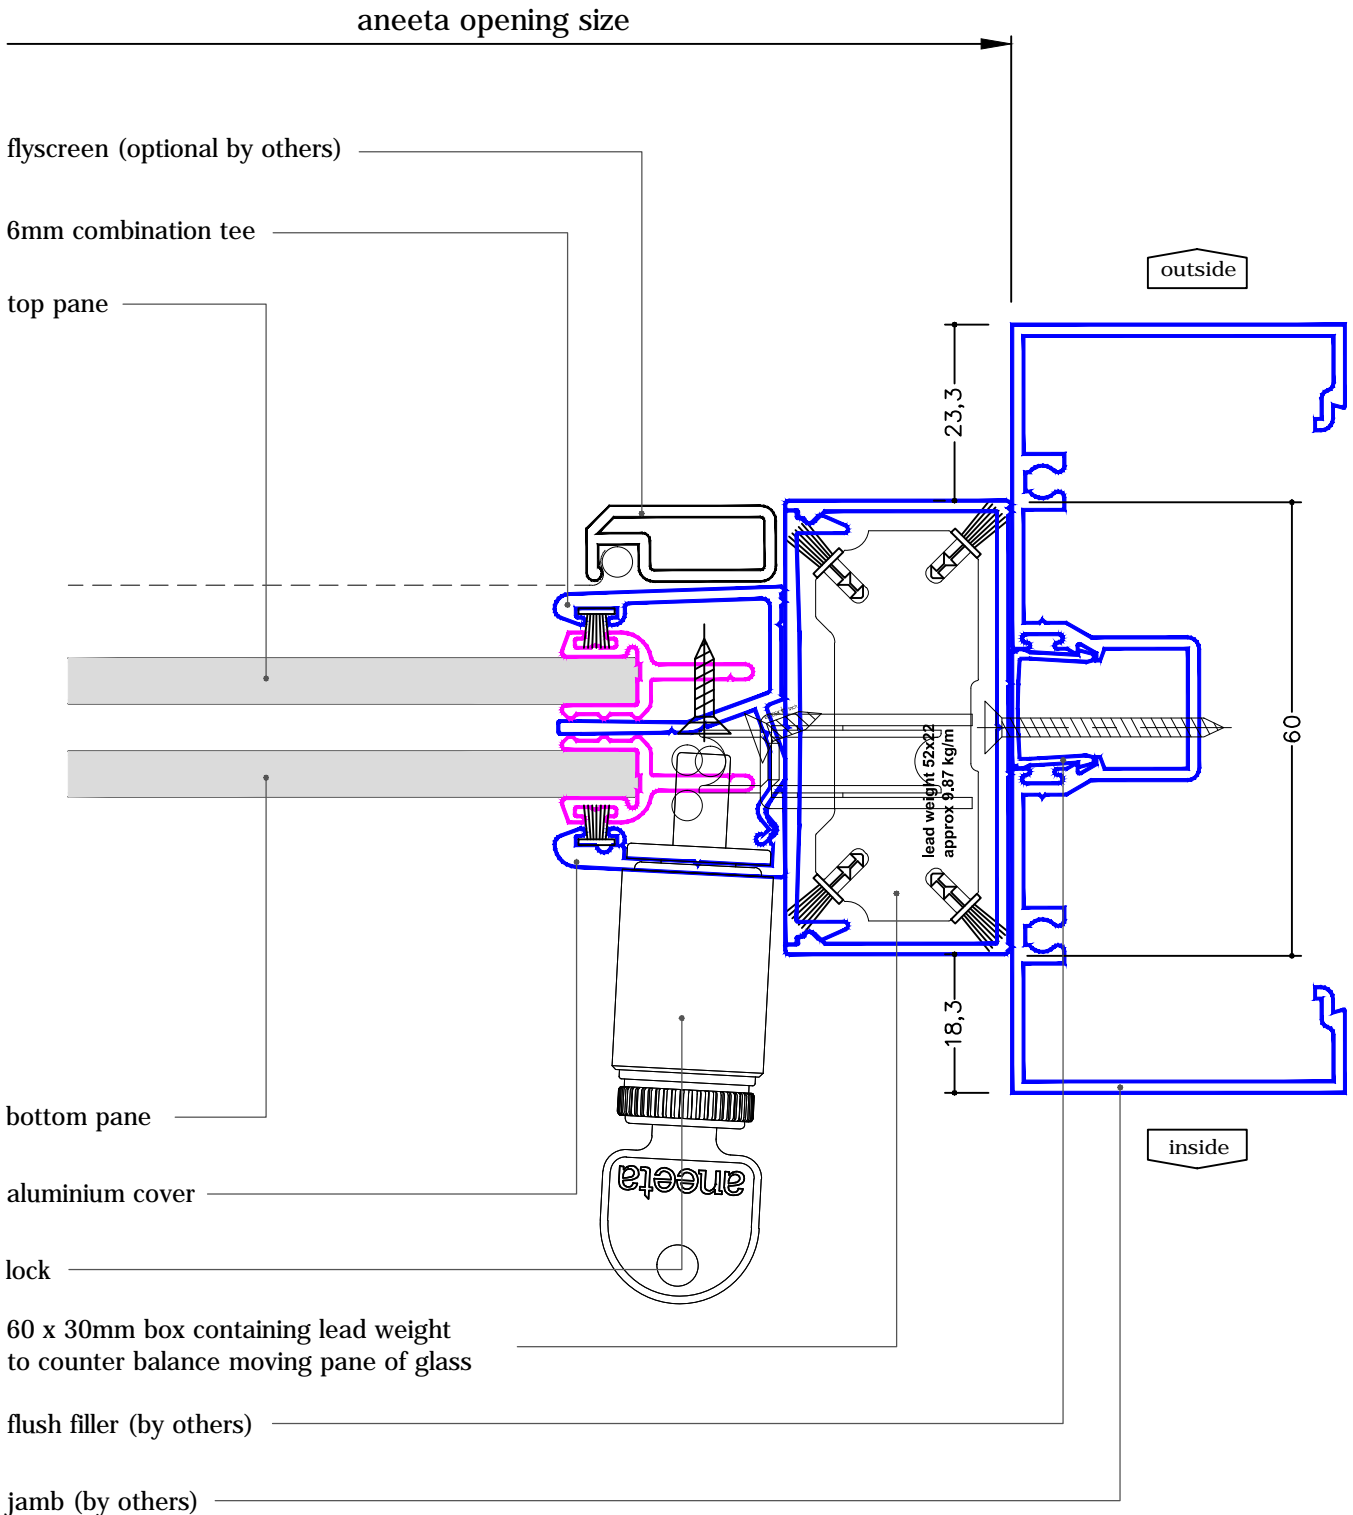

with aluminium covers
horizontal section B-B

glass width = opening - 100mm

2 pane servery 6mm sashless double hung in aluminium frames (top pane fixed - medium box) with aluminium covers vertical section A-A

2 pane seryery 6mm sashless double hung in aluminium frames (top pane fixed - medium box) with aluminium covers horizontal section B-B

glass width = opening - 110mm

2 pane servery 6mm sashless double hung in aluminium frames (top pane fixed - large box) with aluminium covers vertical section A-A

with aluminium covers
horizontal section B-B

glass width = opening - 130mm

2 pane servery 6mm sashless double hung in aluminium frames (top pane fixed - extra large box) with aluminium covers vertical section A-A

2 pane servery 6mm sashless double hung in aluminium frames (top pane fixed - extra large box) with aluminium covers horizontal section B-B

glass width = opening - 192mm