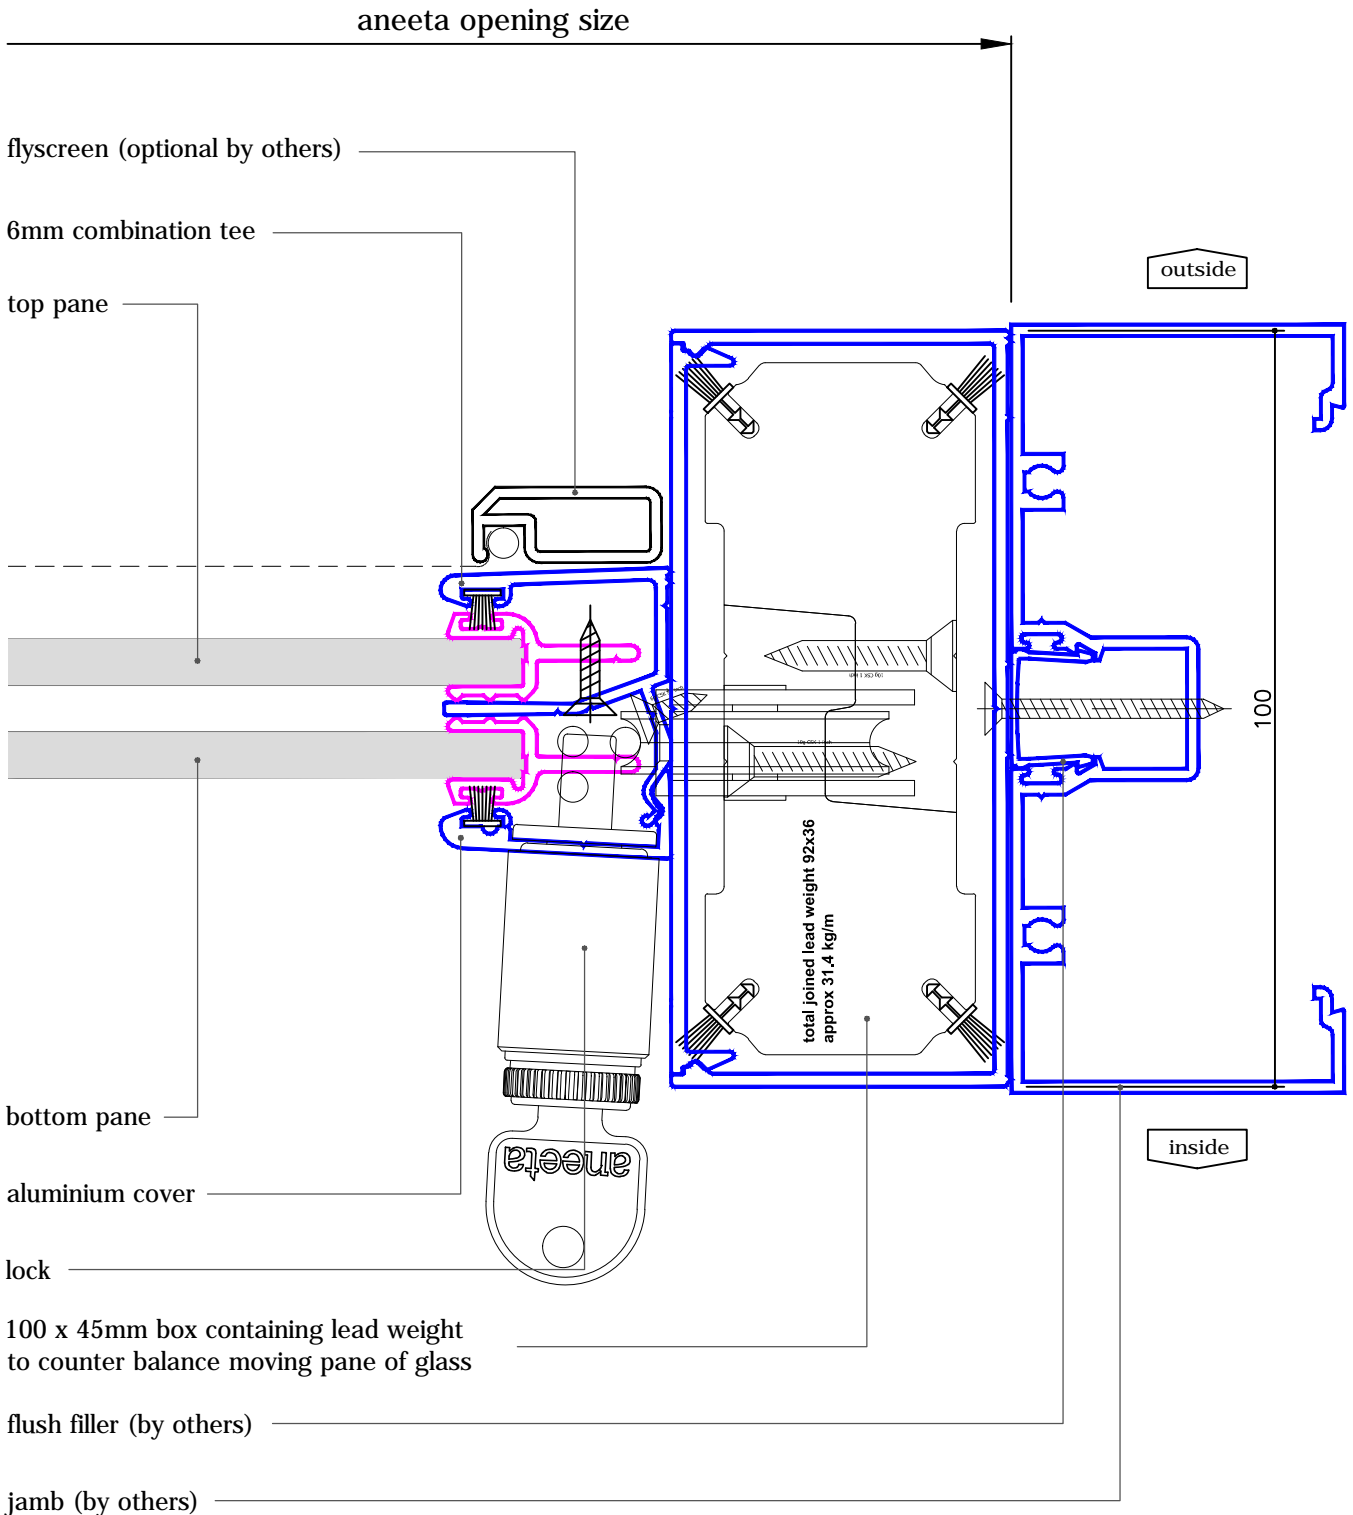

with aluminium covers
horizontal section B-B

glass width = opening - 100mm

2 pane servery 6mm sashless double hung in aluminium frames (top pane fixed - medium box) with aluminium covers vertical section A-A

2 pane seryery 6mm sashless double hung in aluminium frames (top pane fixed - medium box) with aluminium covers horizontal section B-B

glass width = opening - 110mm

2 pane servery 6mm sashless double hung in aluminium frames (top pane fixed - large box) with aluminium covers vertical section A-A

with aluminium covers
horizontal section B-B

glass width = opening - 130mm

2 pane servery 6mm sashless double hung in aluminium frames (top pane fixed - extra large box) with aluminium covers vertical section A-A

2 pane servery 6mm sashless double hung in aluminium frames (top pane fixed - extra large box) with aluminium covers horizontal section B-B

glass width = opening - 192mm