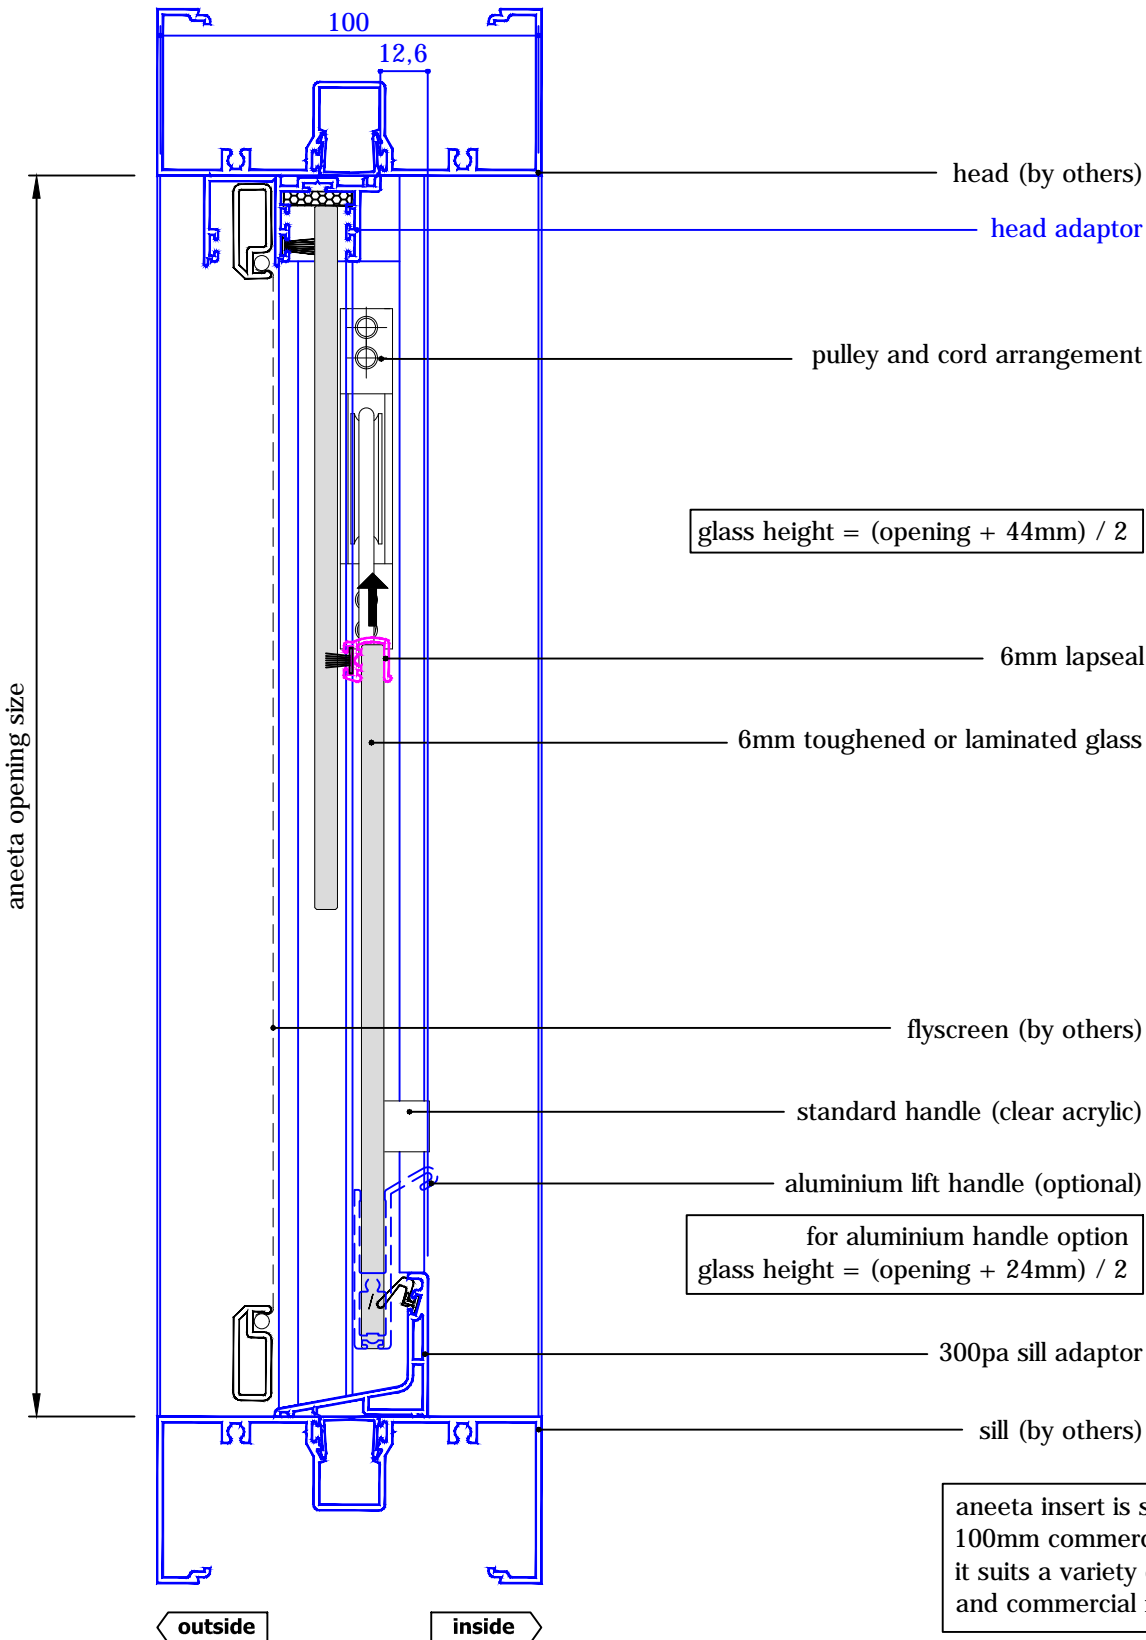

with aluminium covers
horizontal section B-B

glass width = opening - 100mm

2 pane servery 6mm sashless double hung in aluminium frames (top pane fixed - medium box) with aluminium covers vertical section A-A

2 pane seryery 6mm sashless double hung in aluminium frames (top pane fixed - medium box) with aluminium covers horizontal section B-B

glass width = opening - 110mm

2 pane servery 6mm sashless double hung in aluminium frames (top pane fixed - large box) with aluminium covers vertical section A-A

with aluminium covers
horizontal section B-B

glass width = opening - 130mm

2 pane servery 6mm sashless double hung in aluminium frames (top pane fixed - extra large box) with aluminium covers vertical section A-A

2 pane servery 6mm sashless double hung in aluminium frames (top pane fixed - extra large box) with aluminium covers horizontal section B-B

glass width = opening - 192mm