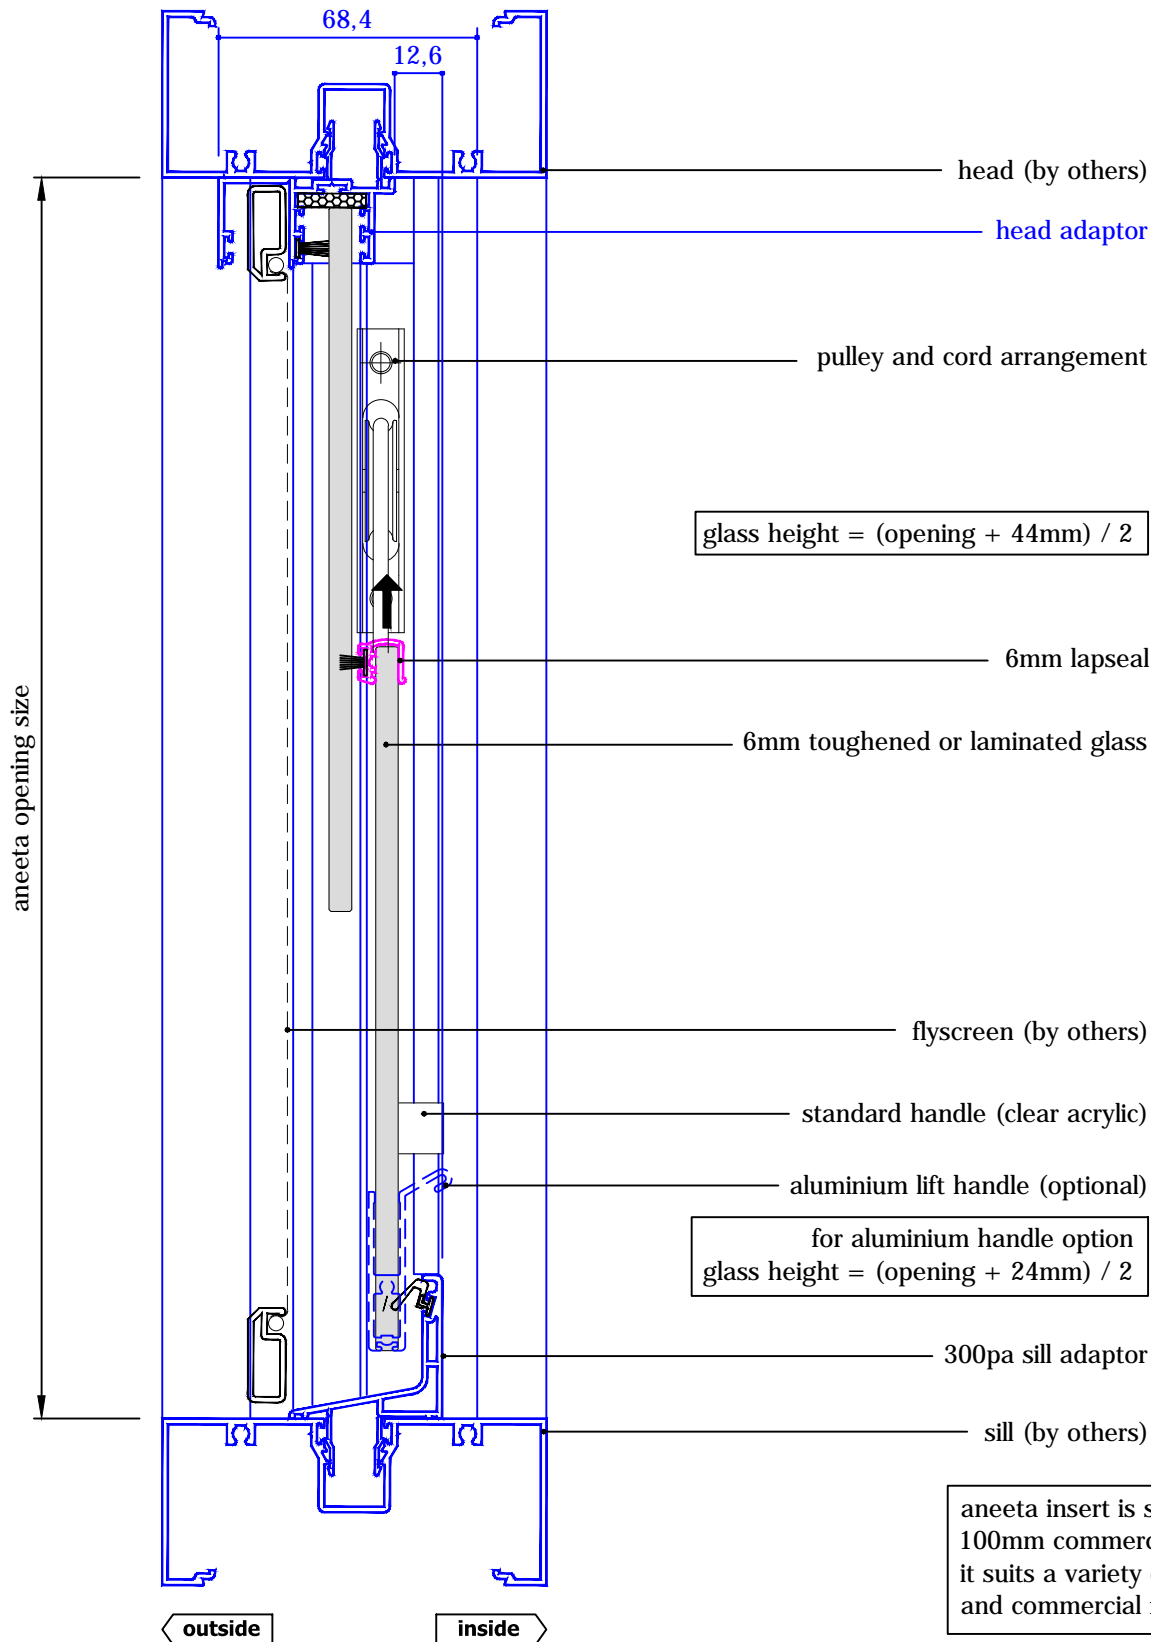

2 pane servery 6mm sashless double hung in aluminium frames (top pane fixed - small box)

with aluminium covers
 vertical section A-A

2 pane servery 6mm sashless double hung in aluminium frames (top pane fixed - small box)

with aluminium covers
horizontal section B-B

glass width = opening - 100mm

2 pane servery 6mm sashless double hung in aluminium frames (top pane fixed - medium box) with aluminium covers vertical section A-A

2 pane seryery 6mm sashless double hung in aluminium frames (top pane fixed - medium box) with aluminium covers horizontal section B-B

glass width = opening - 110mm

2 pane servery 6mm sashless double hung in aluminium frames (top pane fixed - large box) with aluminium covers vertical section A-A

with aluminium covers
horizontal section B-B

glass width = opening - 130mm

2 pane servery 6mm sashless double hung in aluminium frames (top pane fixed - extra large box) with aluminium covers vertical section A-A