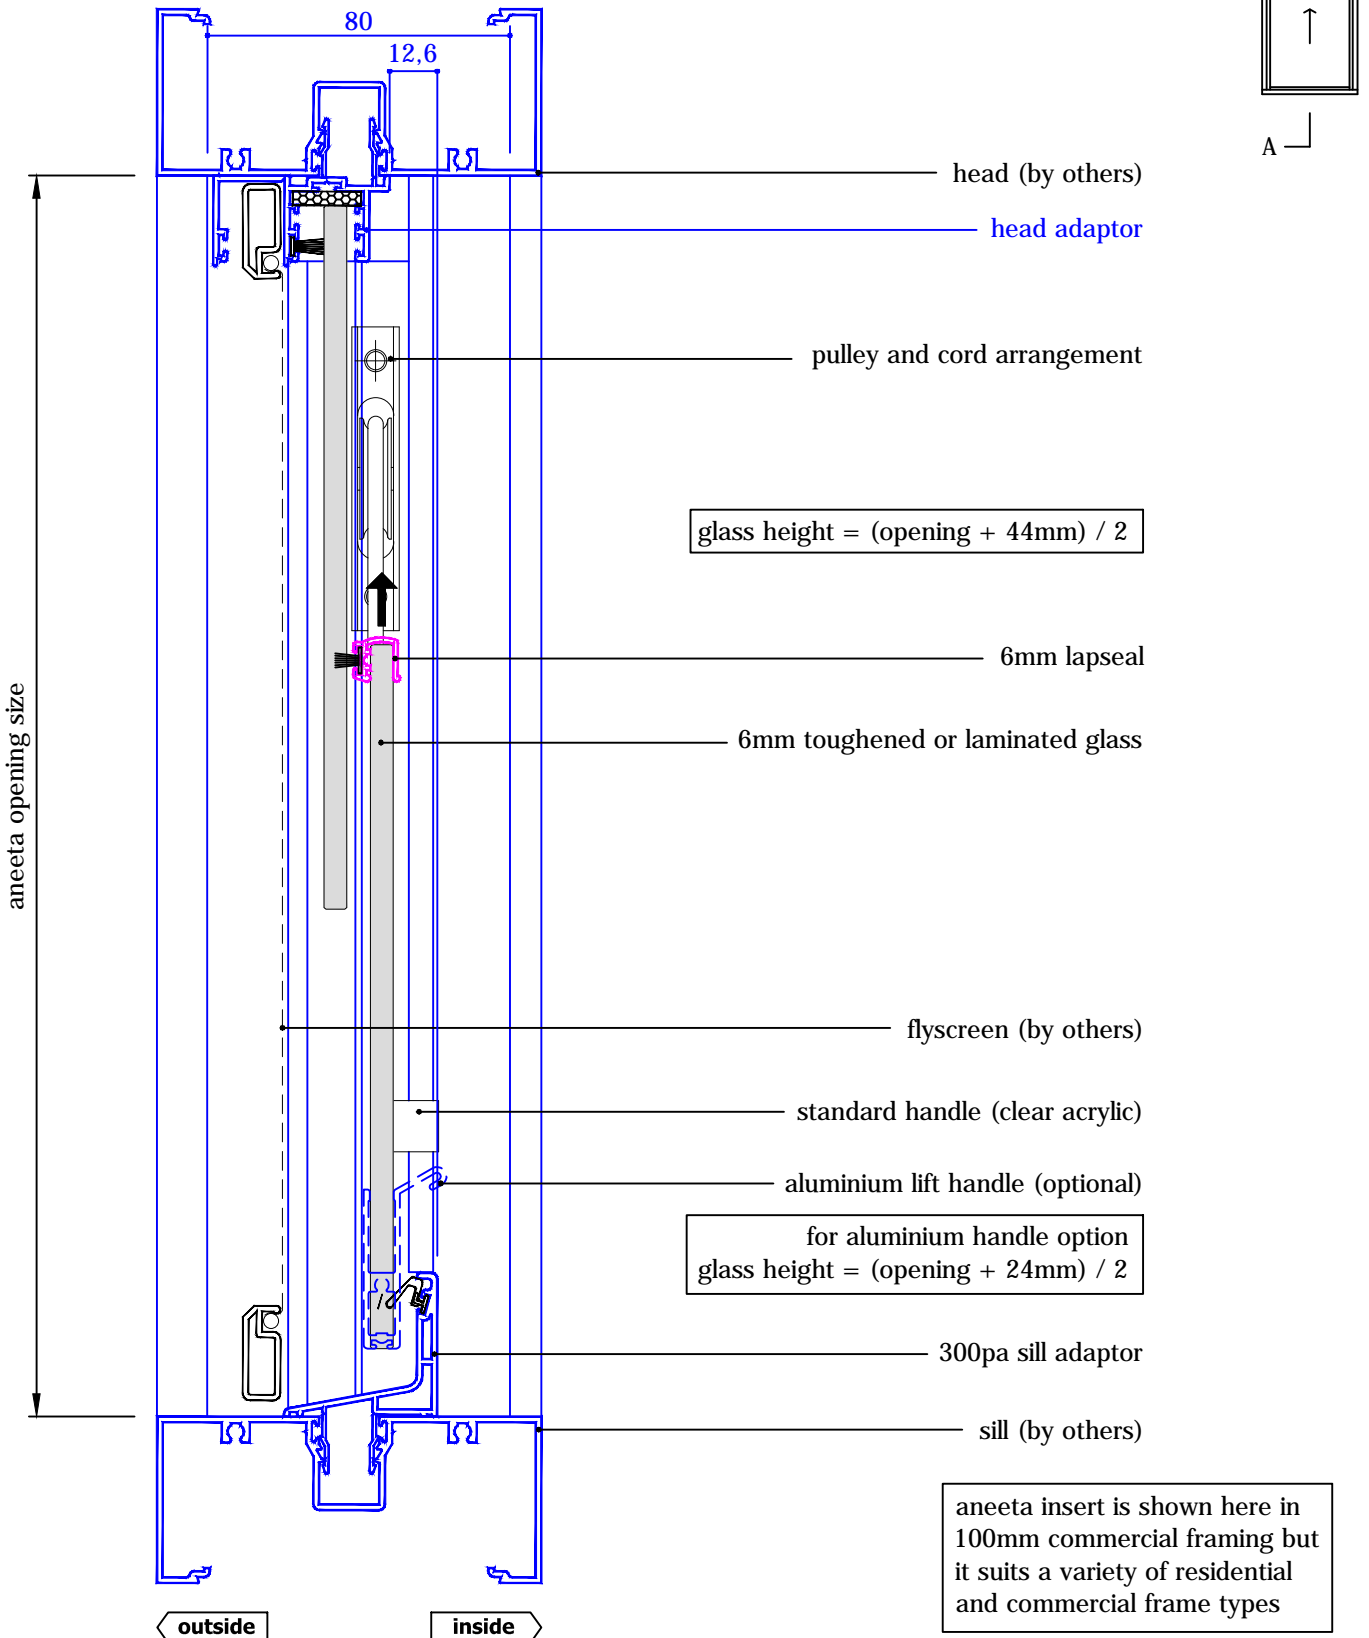

2 pane servery 6mm sashless double hung in aluminium frames (top pane fixed - small box)

with aluminium covers
 vertical section A-A

2 pane servery 6mm sashless double hung in aluminium frames (top pane fixed - small box)

with aluminium covers
horizontal section B-B

glass width = opening - 100mm

2 pane servery 6mm sashless double hung in aluminium frames (top pane fixed - medium box) with aluminium covers vertical section A-A

2 pane seryery 6mm sashless double hung in aluminium frames (top pane fixed - medium box) with aluminium covers horizontal section B-B

glass width = opening - 110mm

2 pane servery 6mm sashless double hung in aluminium frames (top pane fixed - large box) with aluminium covers vertical section A-A

with aluminium covers
horizontal section B-B

glass width = opening - 130mm

2 pane servery 6mm sashless double hung in aluminium frames (top pane fixed - extra large box) with aluminium covers vertical section A-A