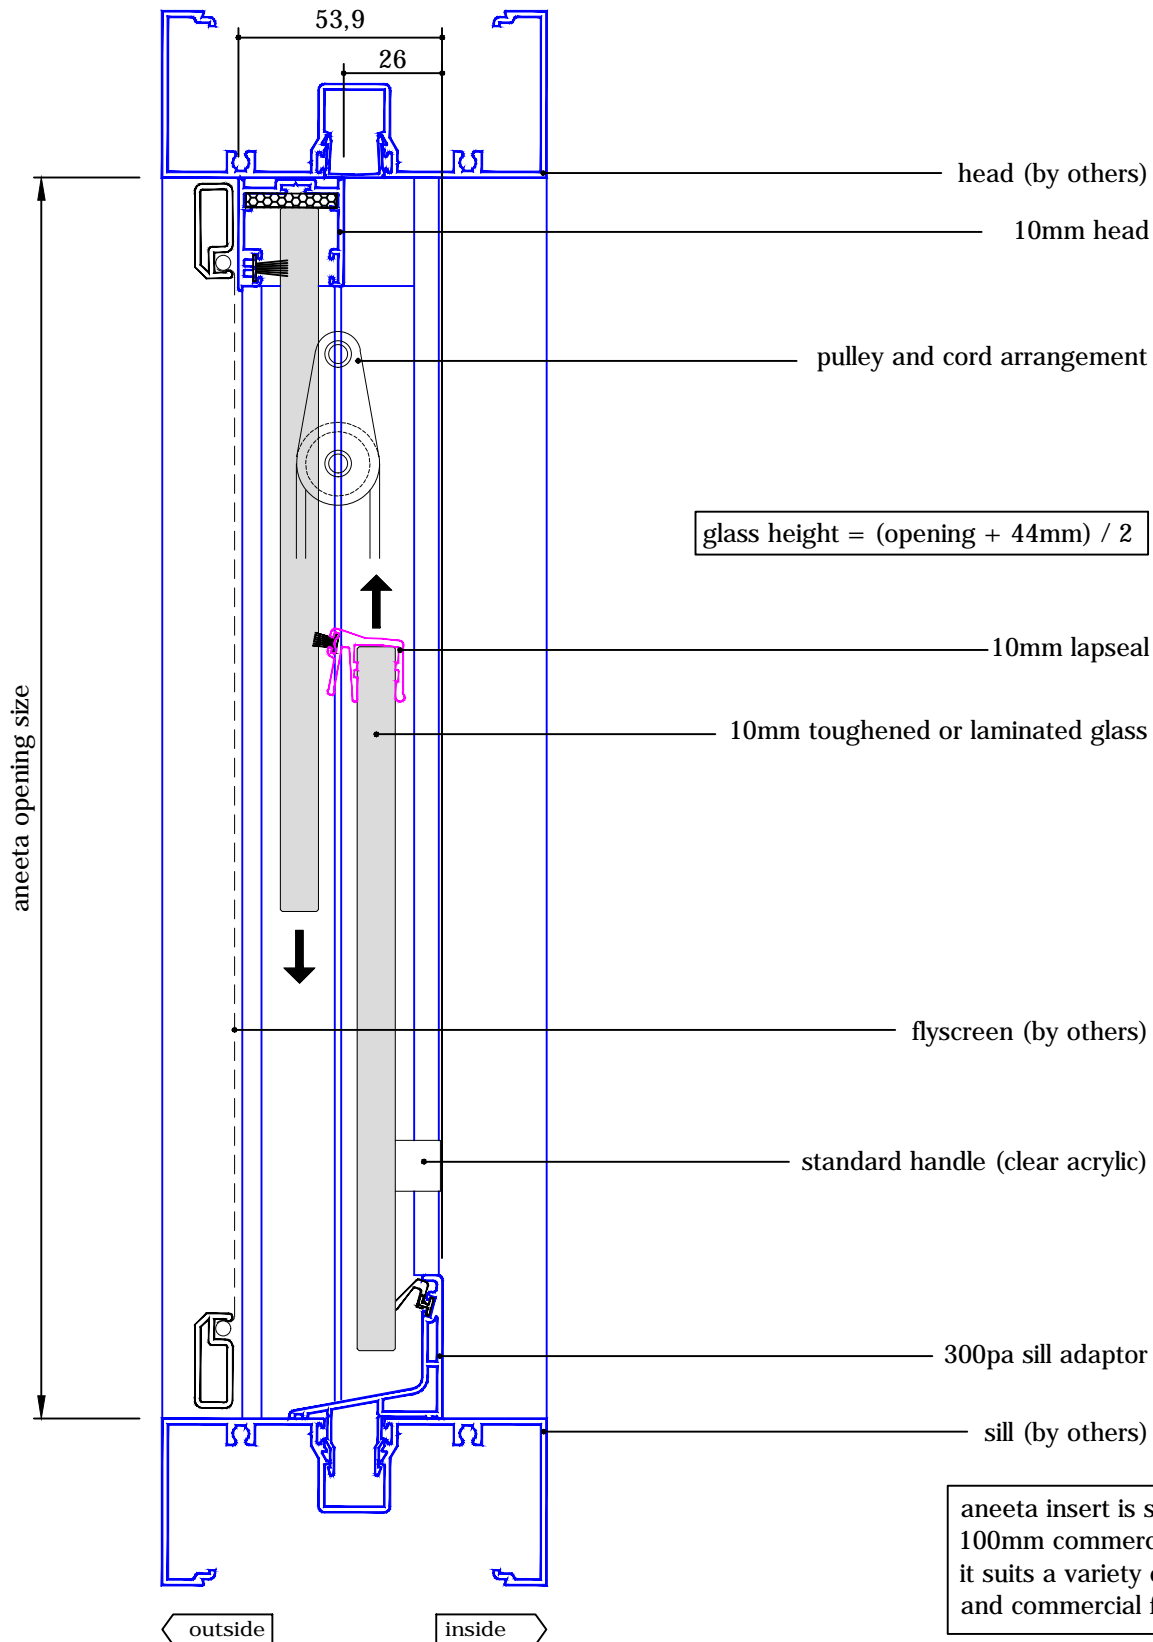

2 pane 10mm sashless double hung in aluminium frames

with aluminium covers
vertical section A-A

aneeta insert is shown here in
 100mm commercial framing but
 it suits a variety of residential
 and commercial frame types

2 pane 10mm sashless double hung in aluminium frames

with aluminium covers
 horizontal section B-B

glass width = opening - 40mm

aneeta insert is shown here in 100mm commercial framing but it suits a variety of residential and commercial frame types