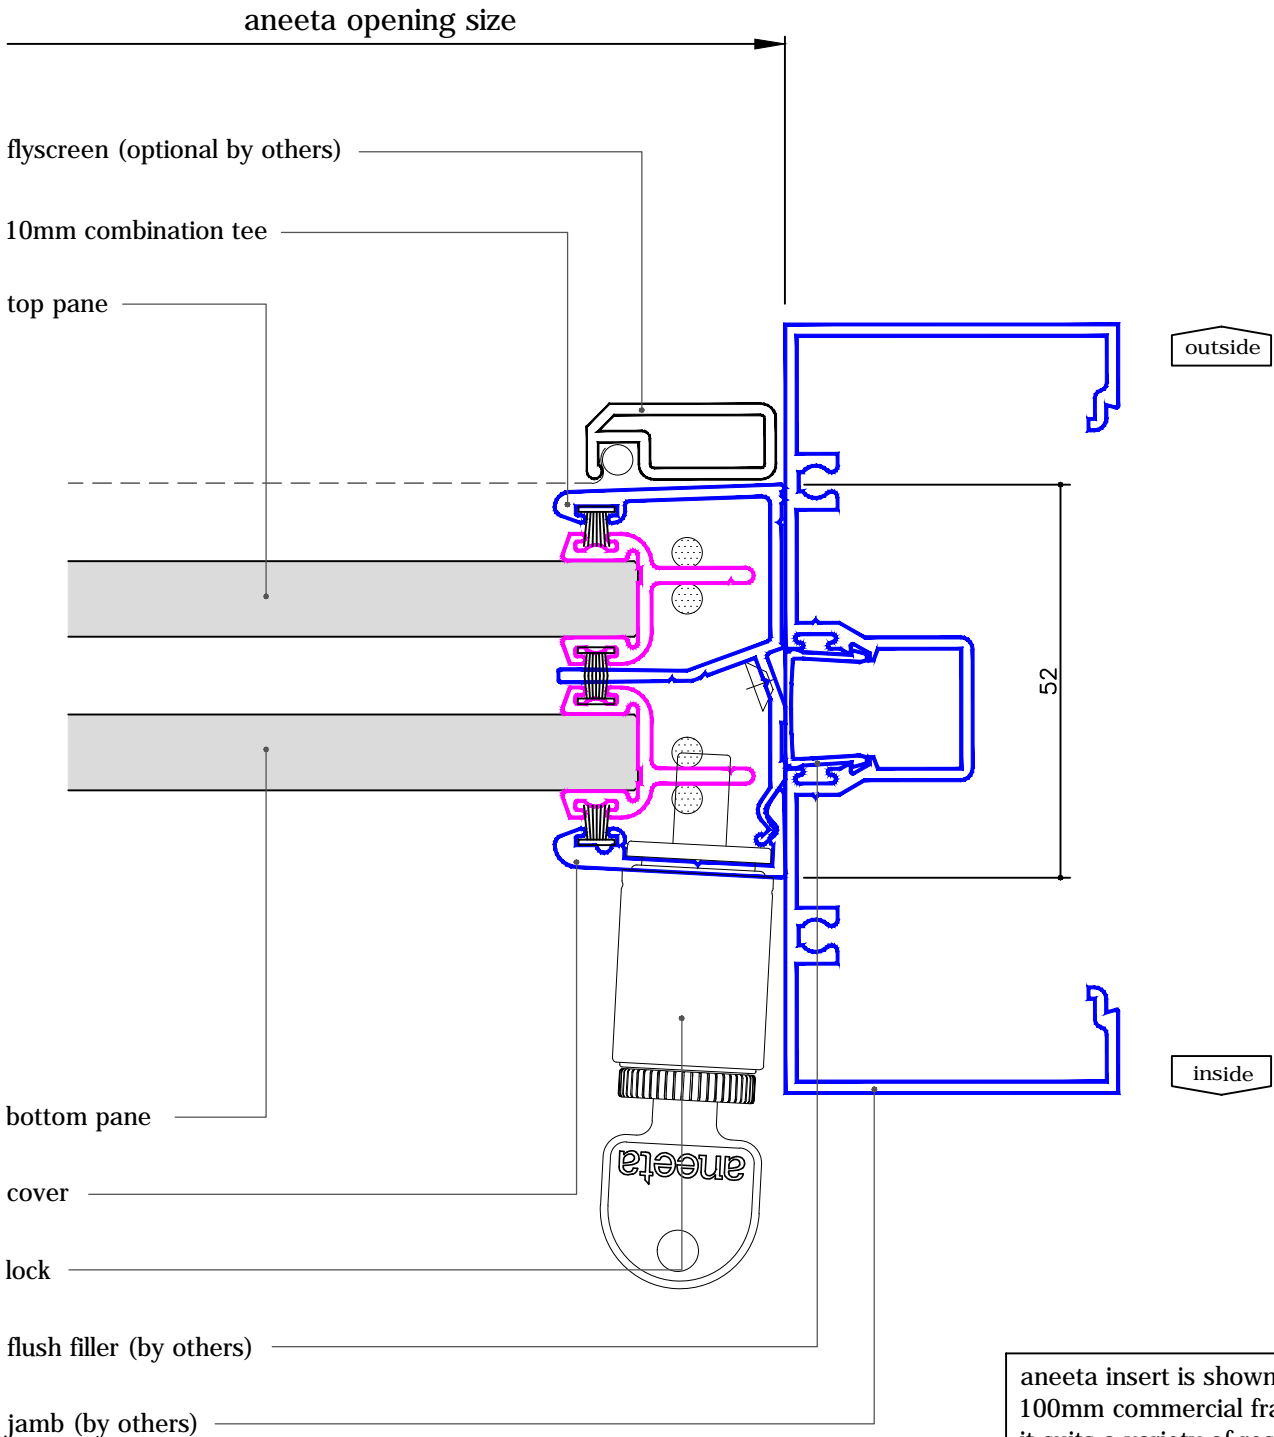

2 pane 10mm sashless double hung in aluminium frames

with aluminium covers
vertical section A-A

aneeta insert is shown here in
 100mm commercial framing but
 it suits a variety of residential
 and commercial frame types

2 pane 10mm sashless double hung in aluminium frames

with aluminium covers
 horizontal section B-B

glass width = opening - 40mm

aneeta insert is shown here in 100mm commercial framing but it suits a variety of residential and commercial frame types