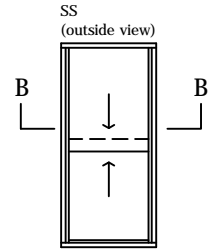

2 pane 10mm sashless double hung in aluminium frames

with aluminium covers
vertical section A-A

aneeta insert is shown here in
 100mm commercial framing but
 it suits a variety of residential
 and commercial frame types

2 pane 10mm sashless double hung in aluminium frames

with aluminium covers
 horizontal section B-B

glass width = opening - 40mm

aneeta insert is shown here in 100mm commercial framing but it suits a variety of residential and commercial frame types