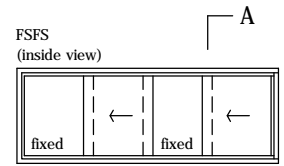

4 pane 6mm horizontal slider 300 series in aluminium frames, 2 panes fixed vertical section A-A

glass height = opening - 55mm

aneeta insert is shown here in 100mm commercial framing but it suits a variety of residential and commercial frame types