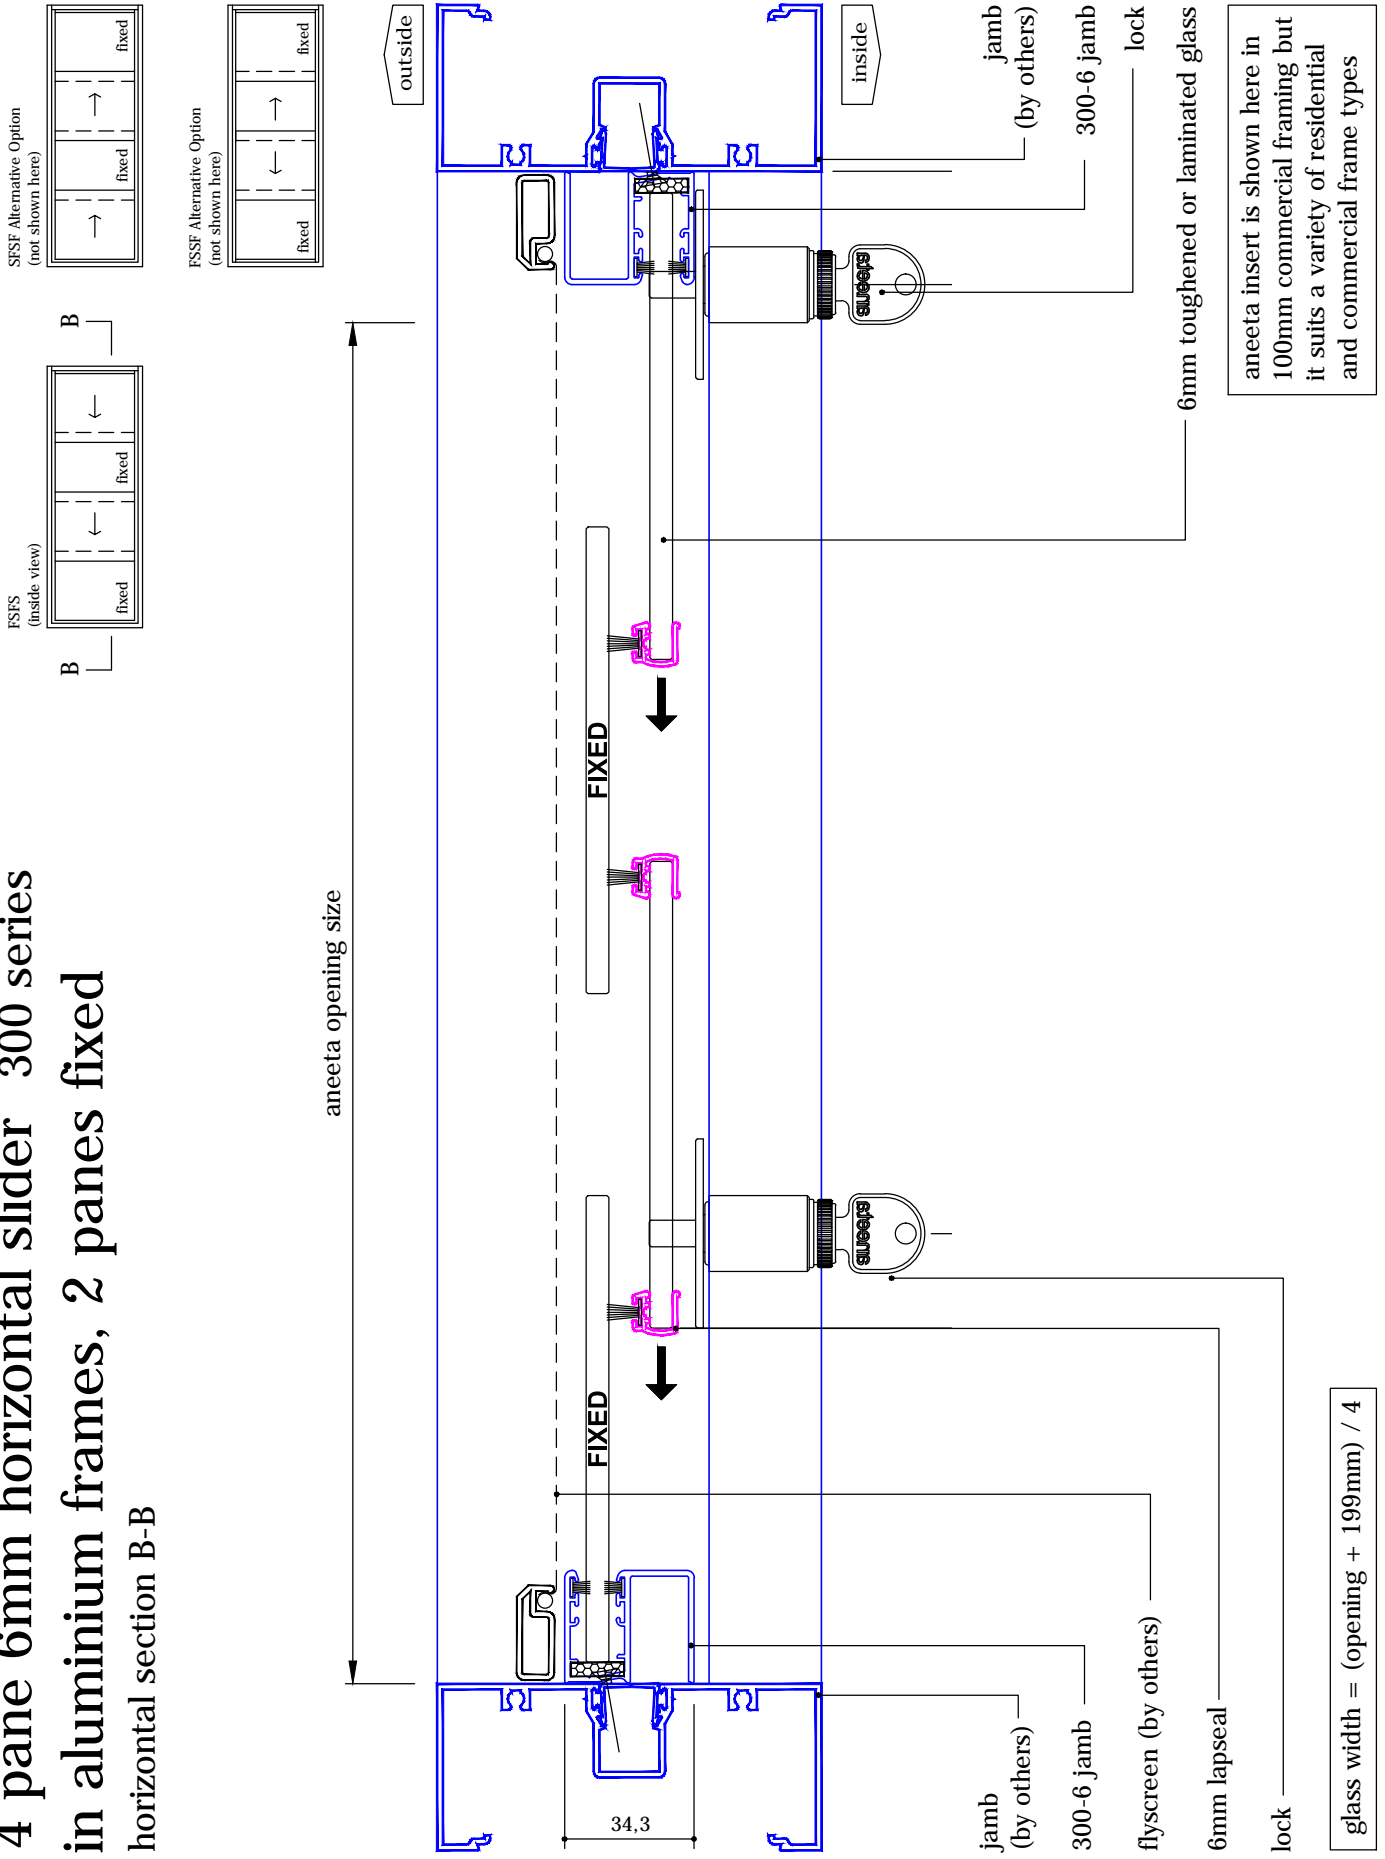

4 pane 6mm horizontal slider 300 series in aluminium frames, 2 panes fixed vertical section A-A

glass height = opening - 55mm

aneeta insert is shown here in 100mm commercial framing but it suits a variety of residential and commercial frame types

4 pane 6mm horizontal slider 300 series in aluminium frames, 2 panes fixed horizontal section B-B

drawing: HS300 4P6 FSFS A h
 revision: 2
 date: Jun 2013

4 pane 6mm horizontal slider 300 series in aluminium frames, 2 panes fixed

vertical section A-A **INTERNAL USE ONLY**

aneeta insert is shown here in 100mm commercial framing but it suits a variety of residential and commercial frame types

4 pane 6mm horizontal slider 300 series in aluminium frames, 2 panes fixed