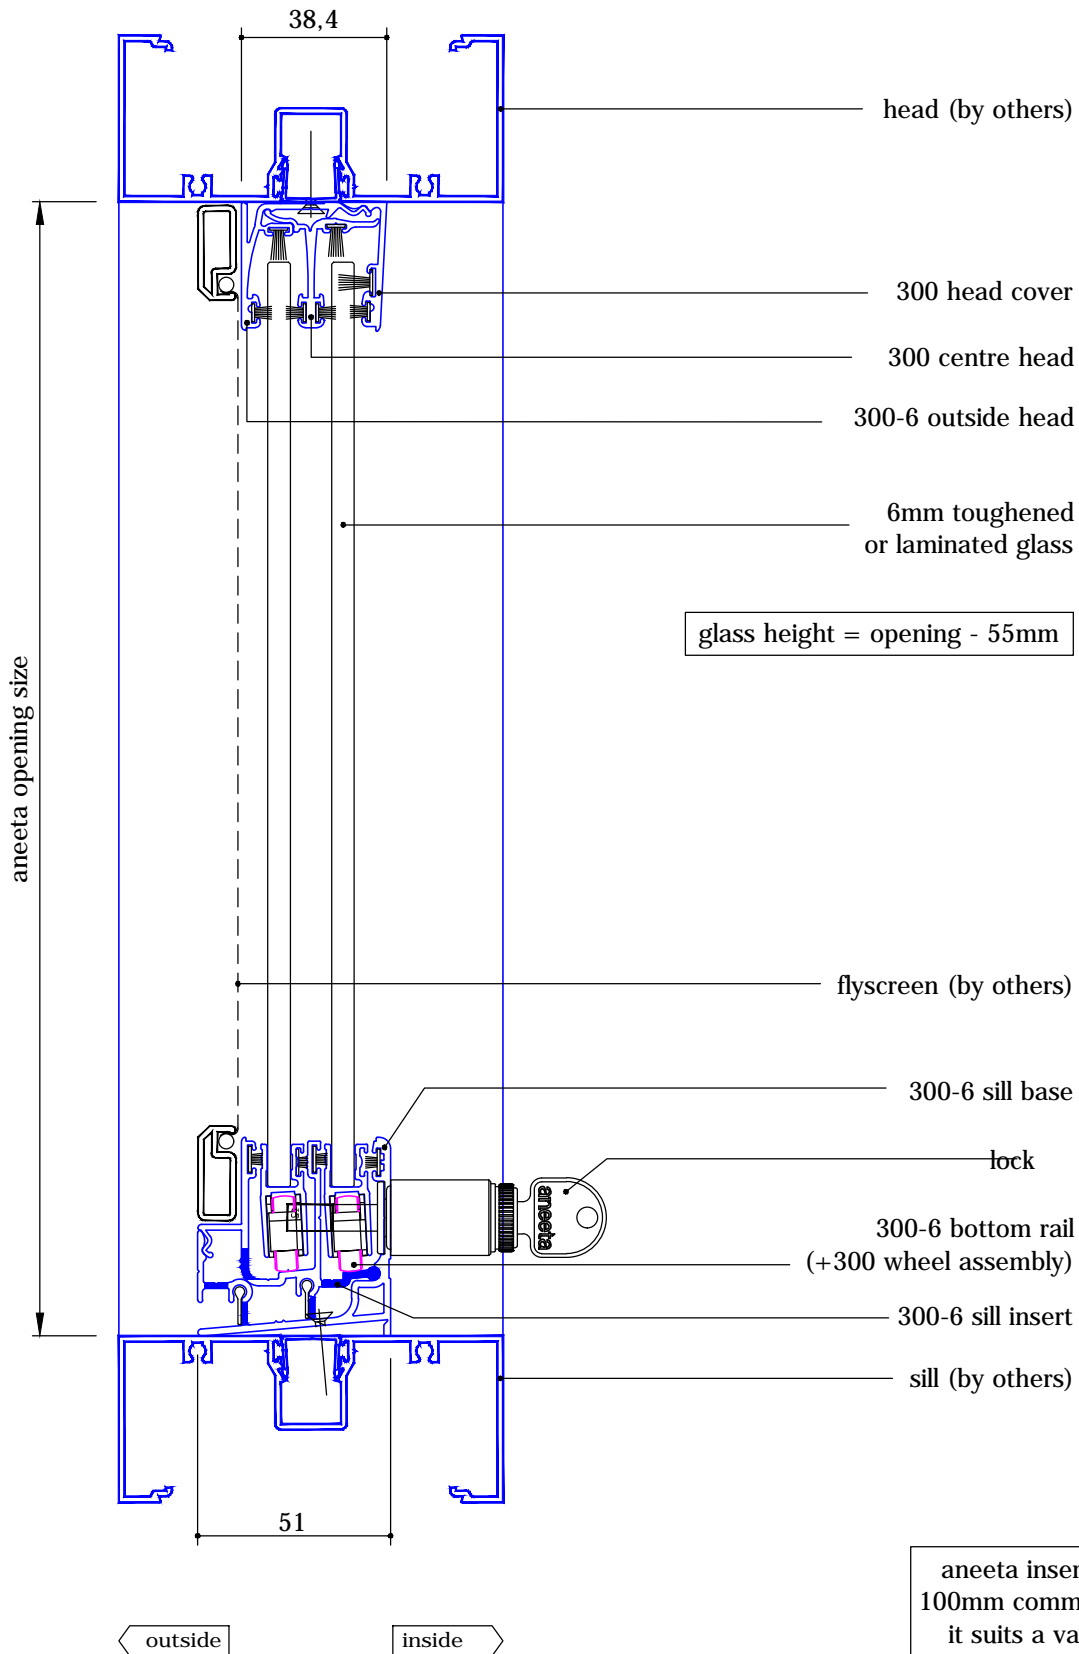

4 pane 6mm horizontal slider 300 series in aluminium frames, 2 panes fixed vertical section A-A

glass height = opening - 55mm

aneeta insert is shown here in 100mm commercial framing but it suits a variety of residential and commercial frame types

4 pane 6mm horizontal slider 300 series in aluminium frames, 2 panes fixed horizontal section B-B

drawing: HS300 4P6 FSFS A h
 revision: 2
 date: Jun 2013

4 pane 6mm horizontal slider 300 series in aluminium frames, 2 panes fixed

vertical section A-A **INTERNAL USE ONLY**

aneeta insert is shown here in 100mm commercial framing but it suits a variety of residential and commercial frame types

4 pane 6mm horizontal slider 300 series in aluminium frames, 2 panes fixed