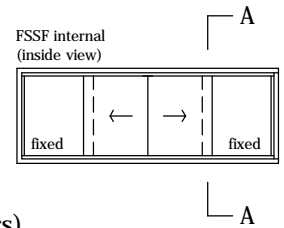

4 pane 6mm horizontal slider 300 series in aluminium frames, 2 panes fixed

vertical section A-A **INTERNAL USE ONLY**

aneeta insert is shown here in 100mm commercial framing but it suits a variety of residential and commercial frame types