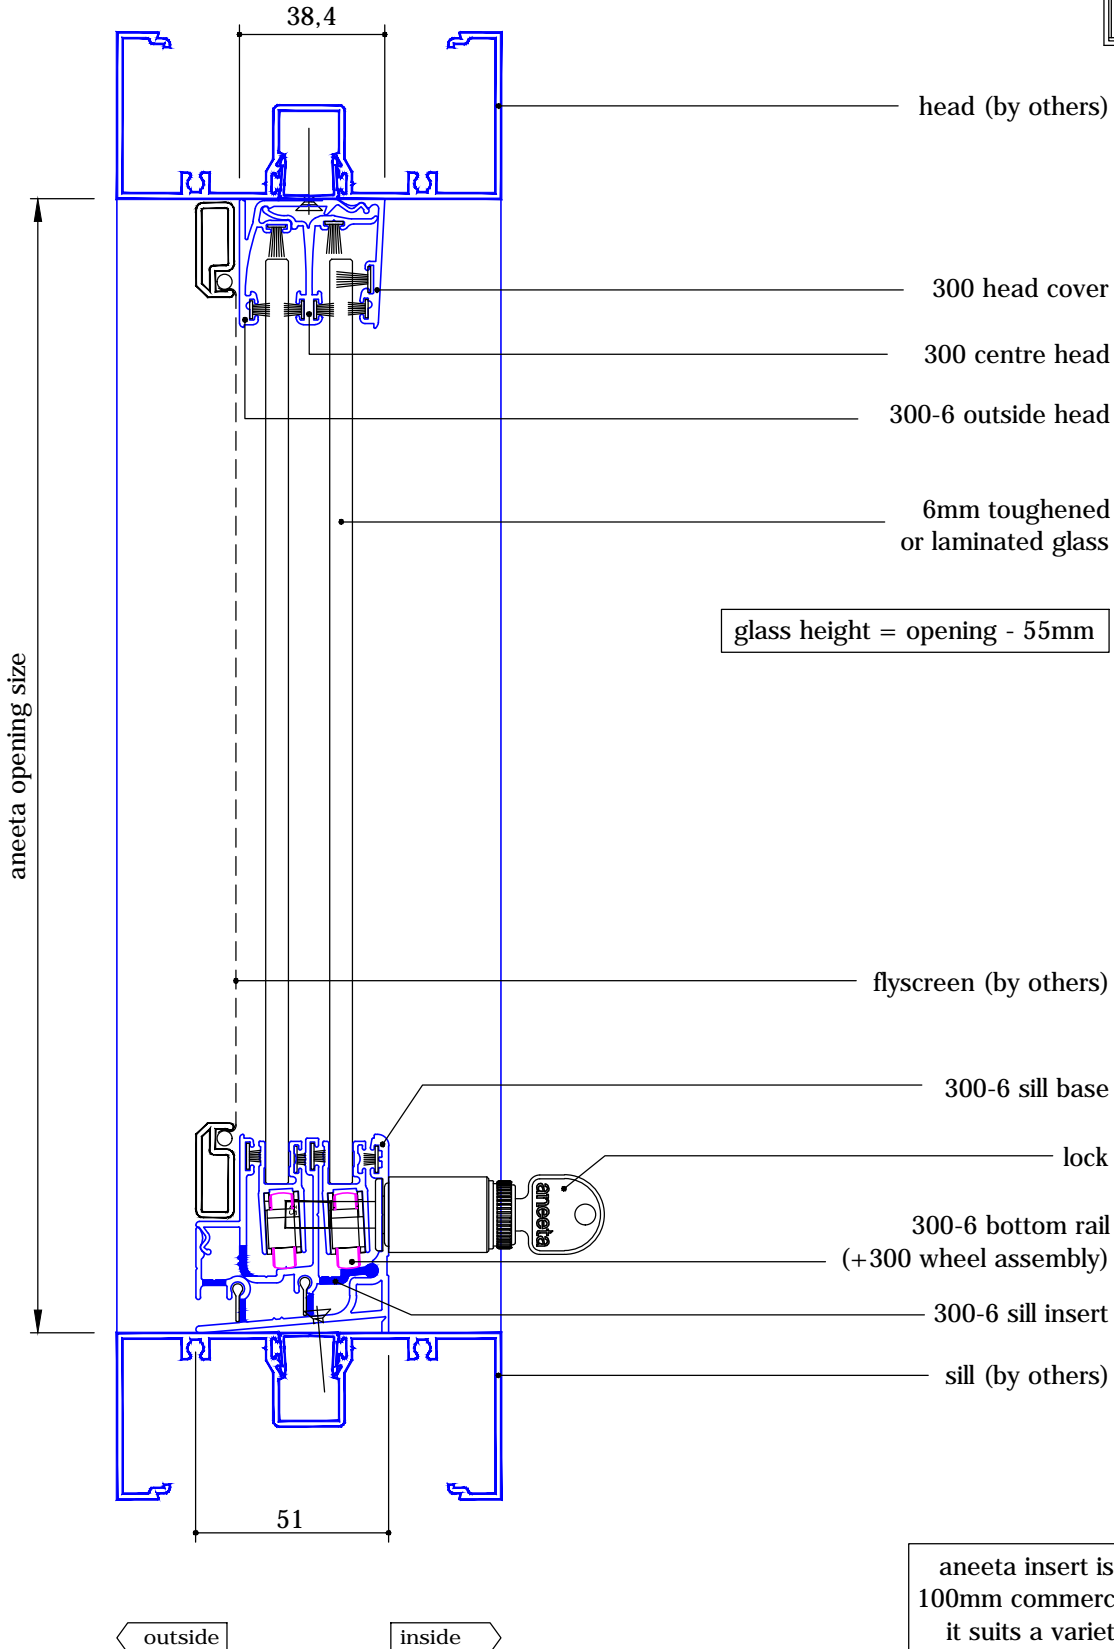

4 pane 6mm horizontal slider 300 series in aluminium frames, 2 panes fixed vertical section A-A

glass height = opening - 55mm

aneeta insert is shown here in 100mm commercial framing but it suits a variety of residential and commercial frame types

4 pane 6mm horizontal slider 300 series in aluminium frames, 2 panes fixed horizontal section B-B

drawing: HS300 4P6 FSFS A h
 revision: 2
 date: Jun 2013

4 pane 6mm horizontal slider 300 series in aluminium frames, 2 panes fixed

vertical section A-A **INTERNAL USE ONLY**

aneeta insert is shown here in 100mm commercial framing but it suits a variety of residential and commercial frame types

4 pane 6mm horizontal slider 300 series in aluminium frames, 2 panes fixed