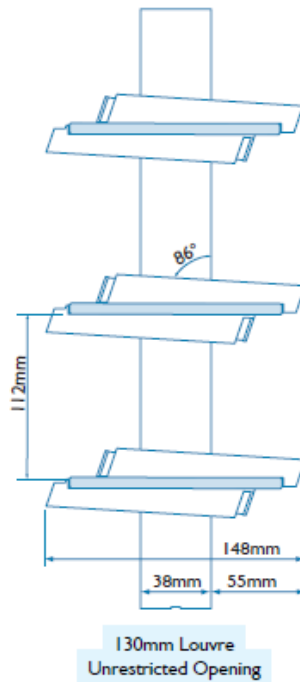

All prices are List and in Australian dollars. Effective from 1st June 2022. Updated 9th June 2022.

Please note that Goods and Services Tax (GST) is not included in this price list.

© Breezway Australia Pty Ltd 2022