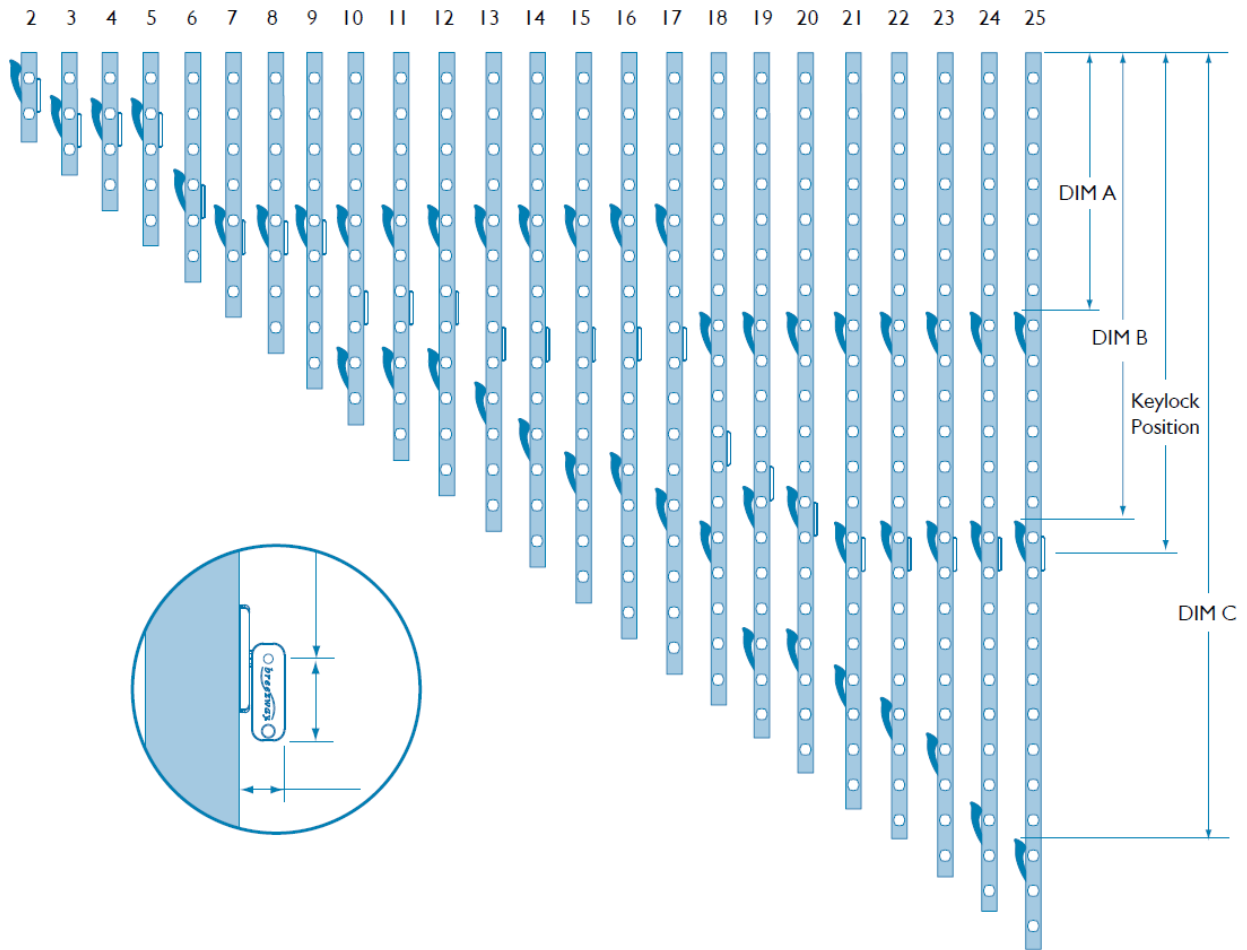

Standard Handle

Low Profile Handle

Ring Pull Handle (P13)

Note:

- Additional handles can be specified or relocated to another position. Each handle can operate a maximum of nine clips including at least one clip directly below the handle.
- Relocated keylocks are not available.